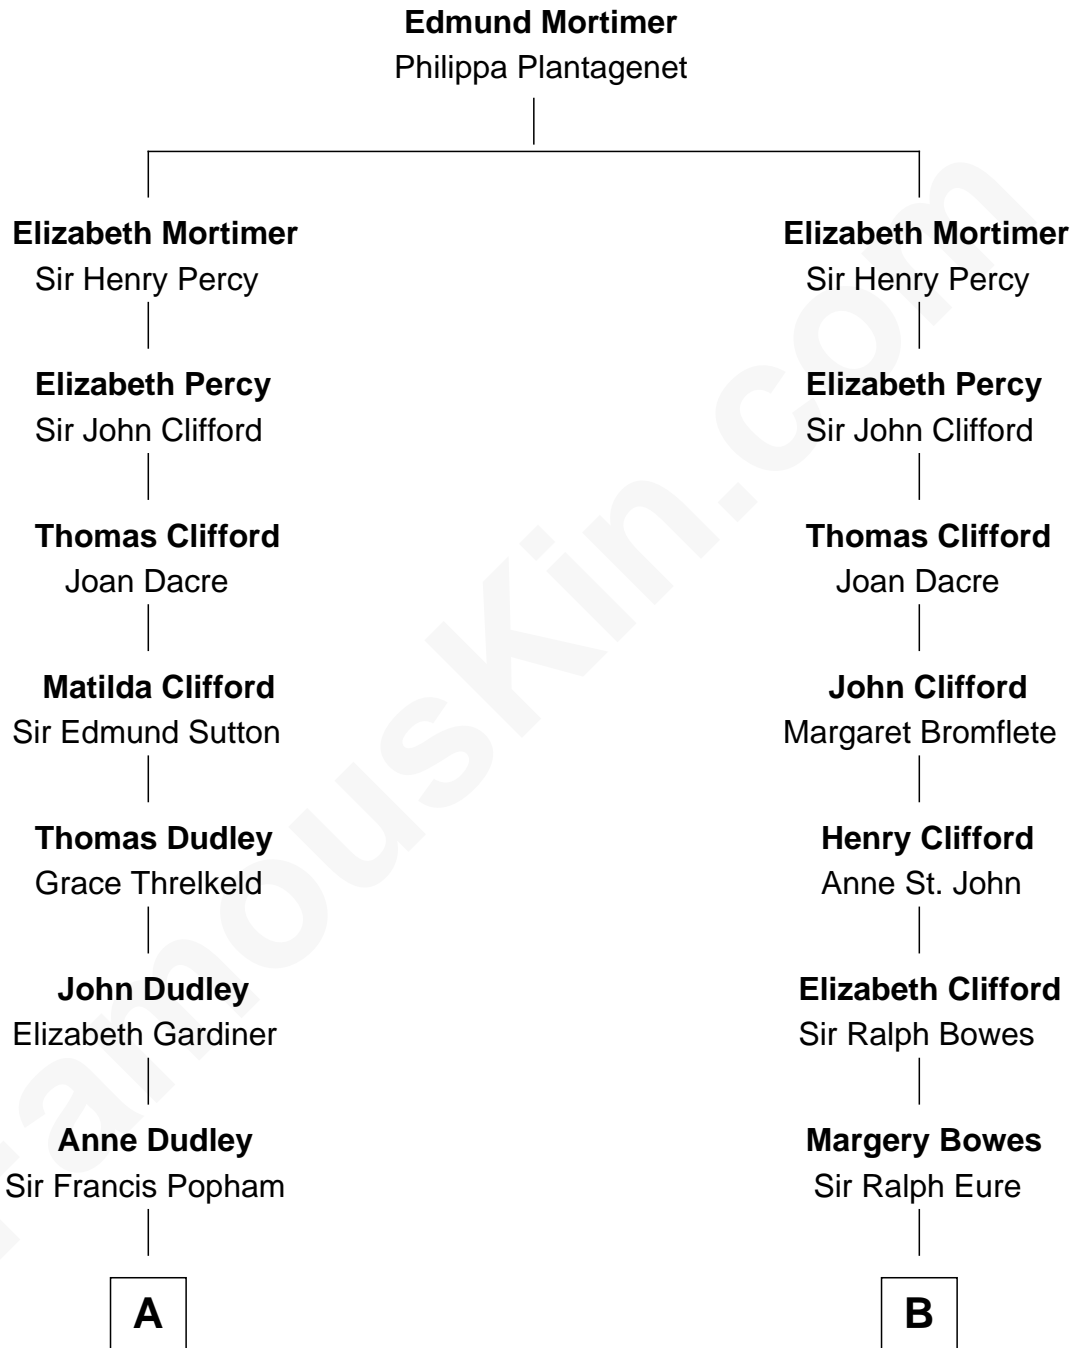

FamousKin.com
Relationship Chart of
Princess Diana
Princess of Wales

17th cousin 2 times removed of

Sandra Day O'Connor
First Female U.S. Supreme Court Justice

C

Henry Clay Day
Alice Edith Hilton

Henry R. Day
Ada Mae Wilkey