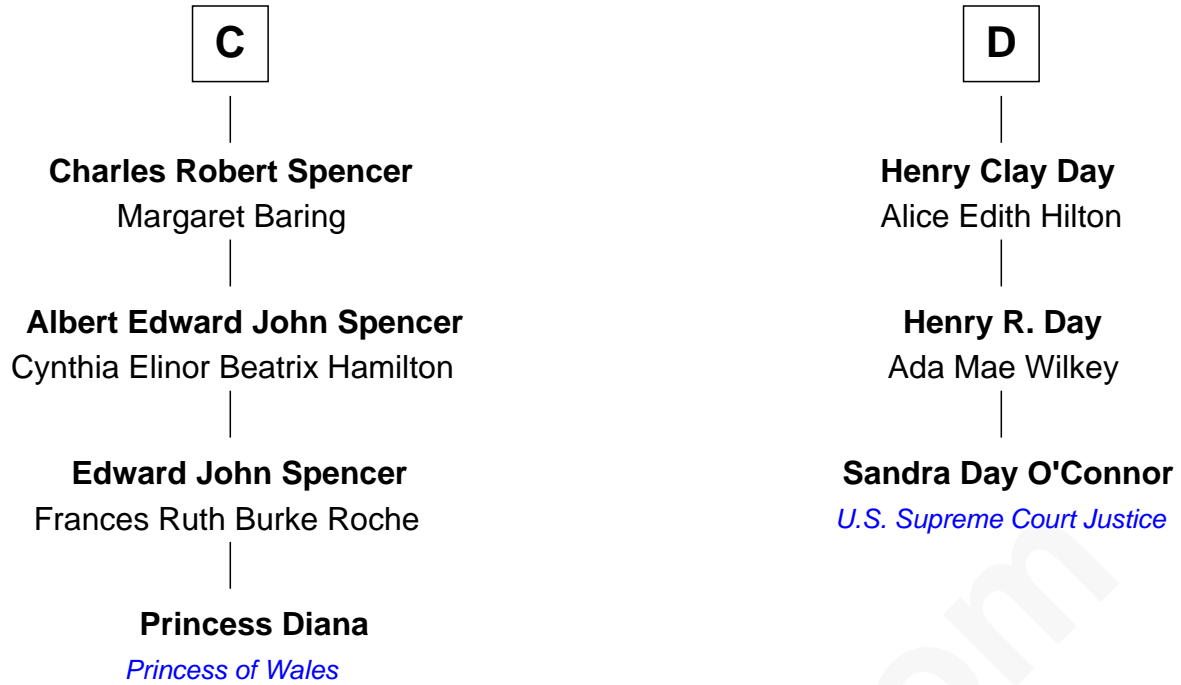

FamousKin.com
Relationship Chart of
Princess Diana
Princess of Wales

19th cousin 1 time removed of

Sandra Day O'Connor
First Female U.S. Supreme Court Justice

A

Henry Percy
Katherine Neville

Henry Percy
Dorothy Devereux

Dorothy Percy
Robert Sydney

Dorothy Sydney
Henry Spencer

Sir Robert Spencer
Ann Digby

Sir Charles Spencer
Anne Churchill

John Spencer
Georgiana Carolina Carteret

John Spencer
Margaret Georgiana Poyntz

George John Spencer
Lavina Bingham

Frederick Spencer
Adelaide Horatia Elizabeth Seymour

C

B

Anne Eure
Lancelot Mansfield

John Mansfield
Elizabeth - - - - -

Elizabeth Mansfield
Rev. John Wilson

Mary Wilson
Rev. Samuel Danforth

Rev. Samuel Danforth
Hannah Allen

Mary Danforth
Jacob Barney

Jacob Barney
Silence Blake

Silence Barney
Samuel Cobb

Lettice Carlyle Cobb
Luke Day

Hollis Day
Eliza L. Flanders

D

FamousKin.com