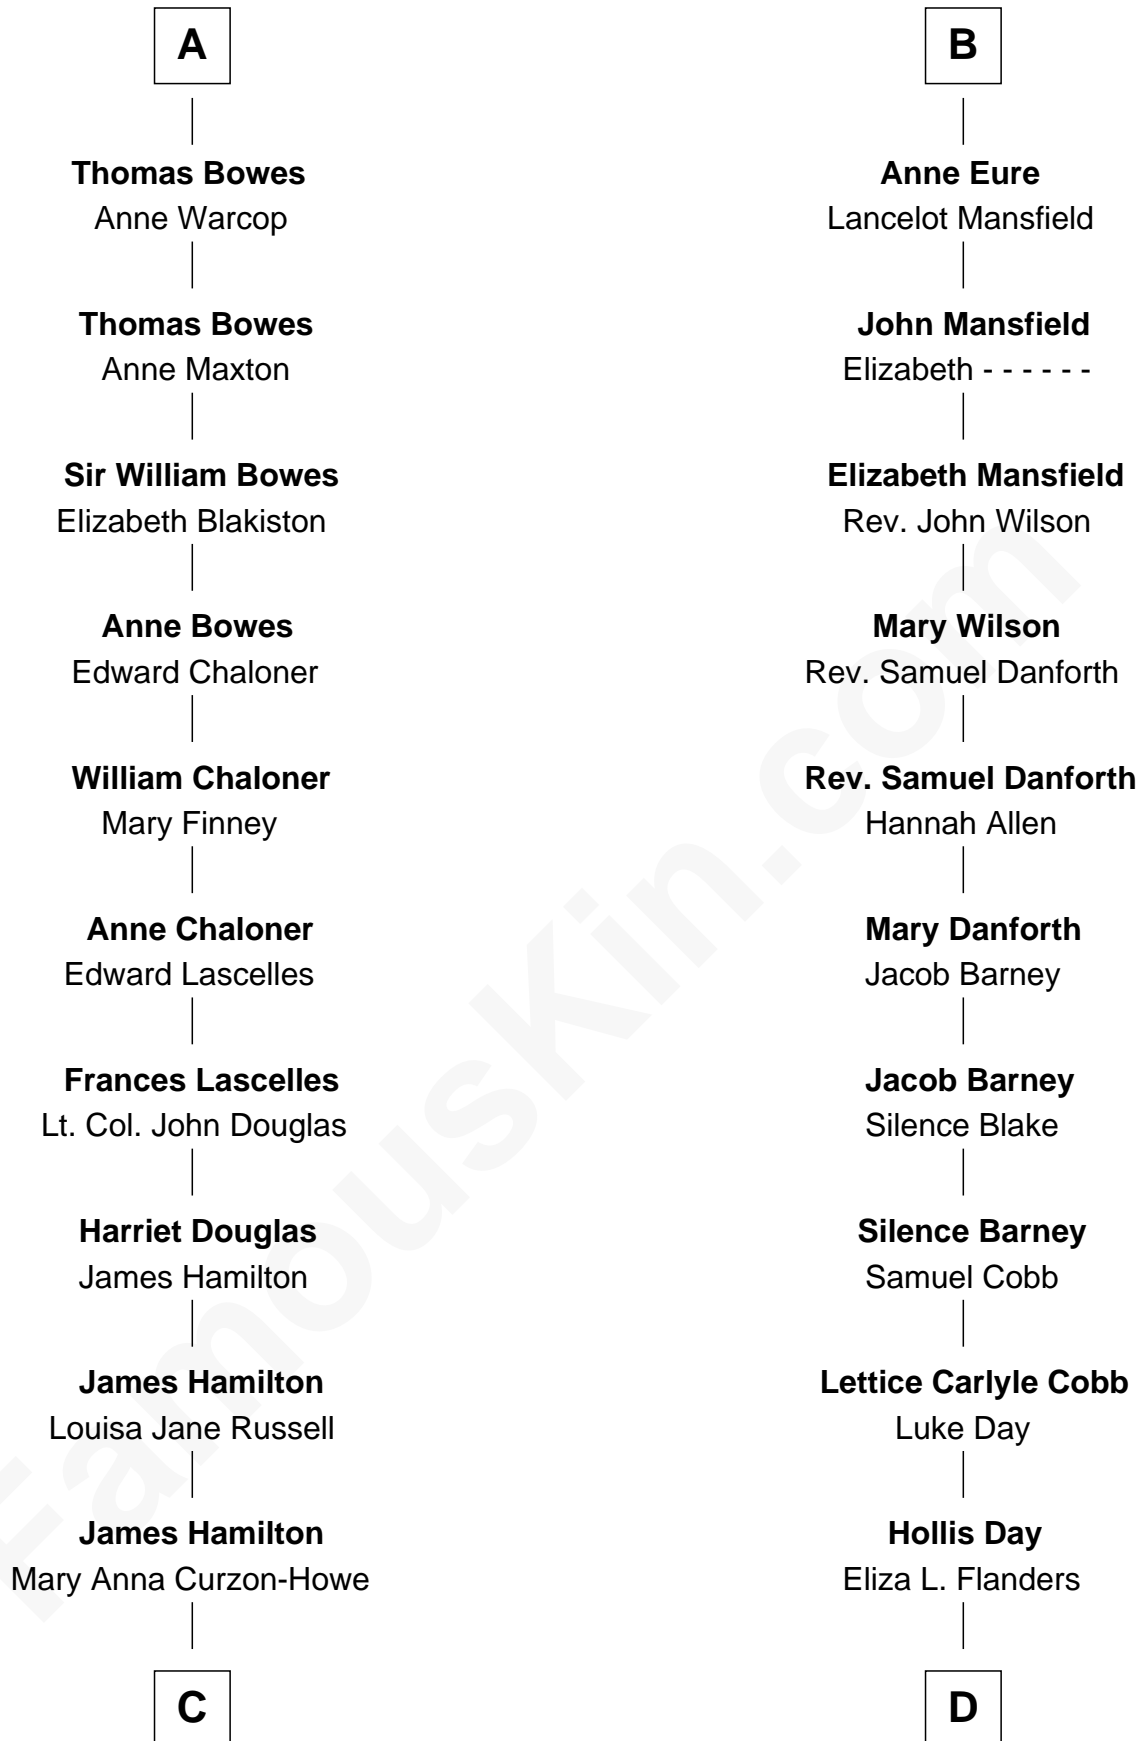

FamousKin.com
Relationship Chart of
Princess Diana
Princess of Wales

19th cousin 1 time removed of

Sandra Day O'Connor
First Female U.S. Supreme Court Justice

Herbert de St. Quintin

C

James Albert Edward Hamilton
Rosalind Cecilia Caroline Bingham

Cynthia Elinor Beatrix Hamilton
Albert Edward John Spencer

Edward John Spencer
Frances Ruth Burke Roche

Princess Diana
Princess of Wales

D

Henry Clay Day
Alice Edith Hilton

Henry R. Day
Ada Mae Wilkey

Sandra Day O'Connor
U.S. Supreme Court Justice