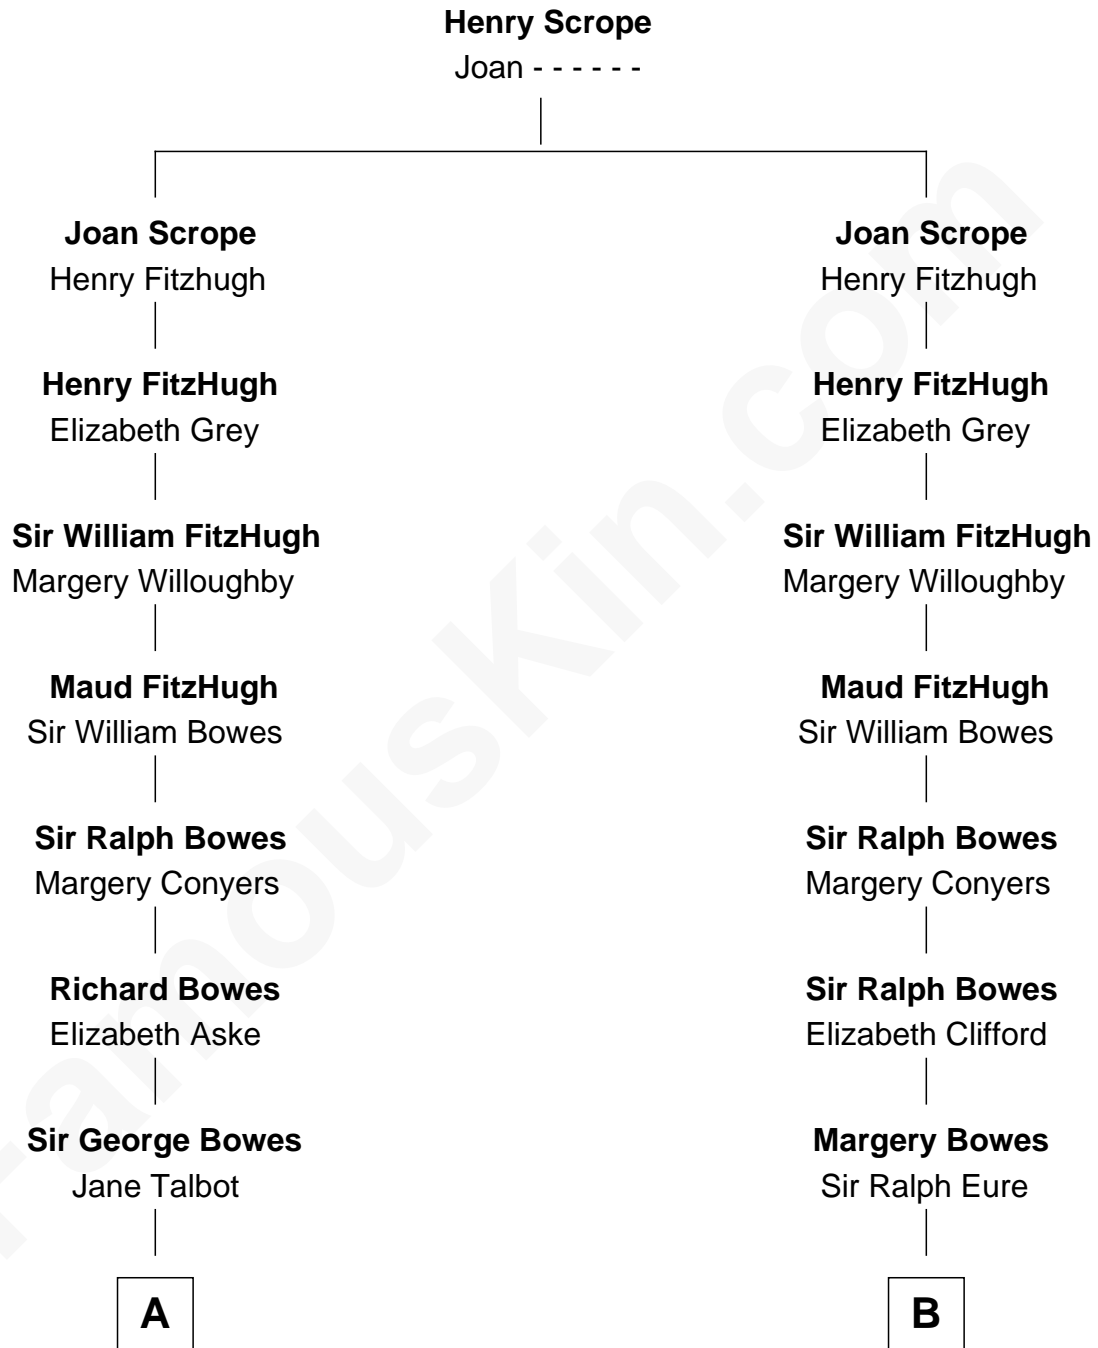

FamousKin.com
Relationship Chart of
Princess Diana
Princess of Wales

19th cousin 1 time removed of

Sandra Day O'Connor
First Female U.S. Supreme Court Justice

C

James Albert Edward Hamilton
Rosalind Cecilia Caroline Bingham

Cynthia Elinor Beatrix Hamilton
Albert Edward John Spencer

Edward John Spencer
Frances Ruth Burke Roche

Princess Diana
Princess of Wales

D

Henry Clay Day
Alice Edith Hilton

Henry R. Day
Ada Mae Wilkey

Sandra Day O'Connor
U.S. Supreme Court Justice