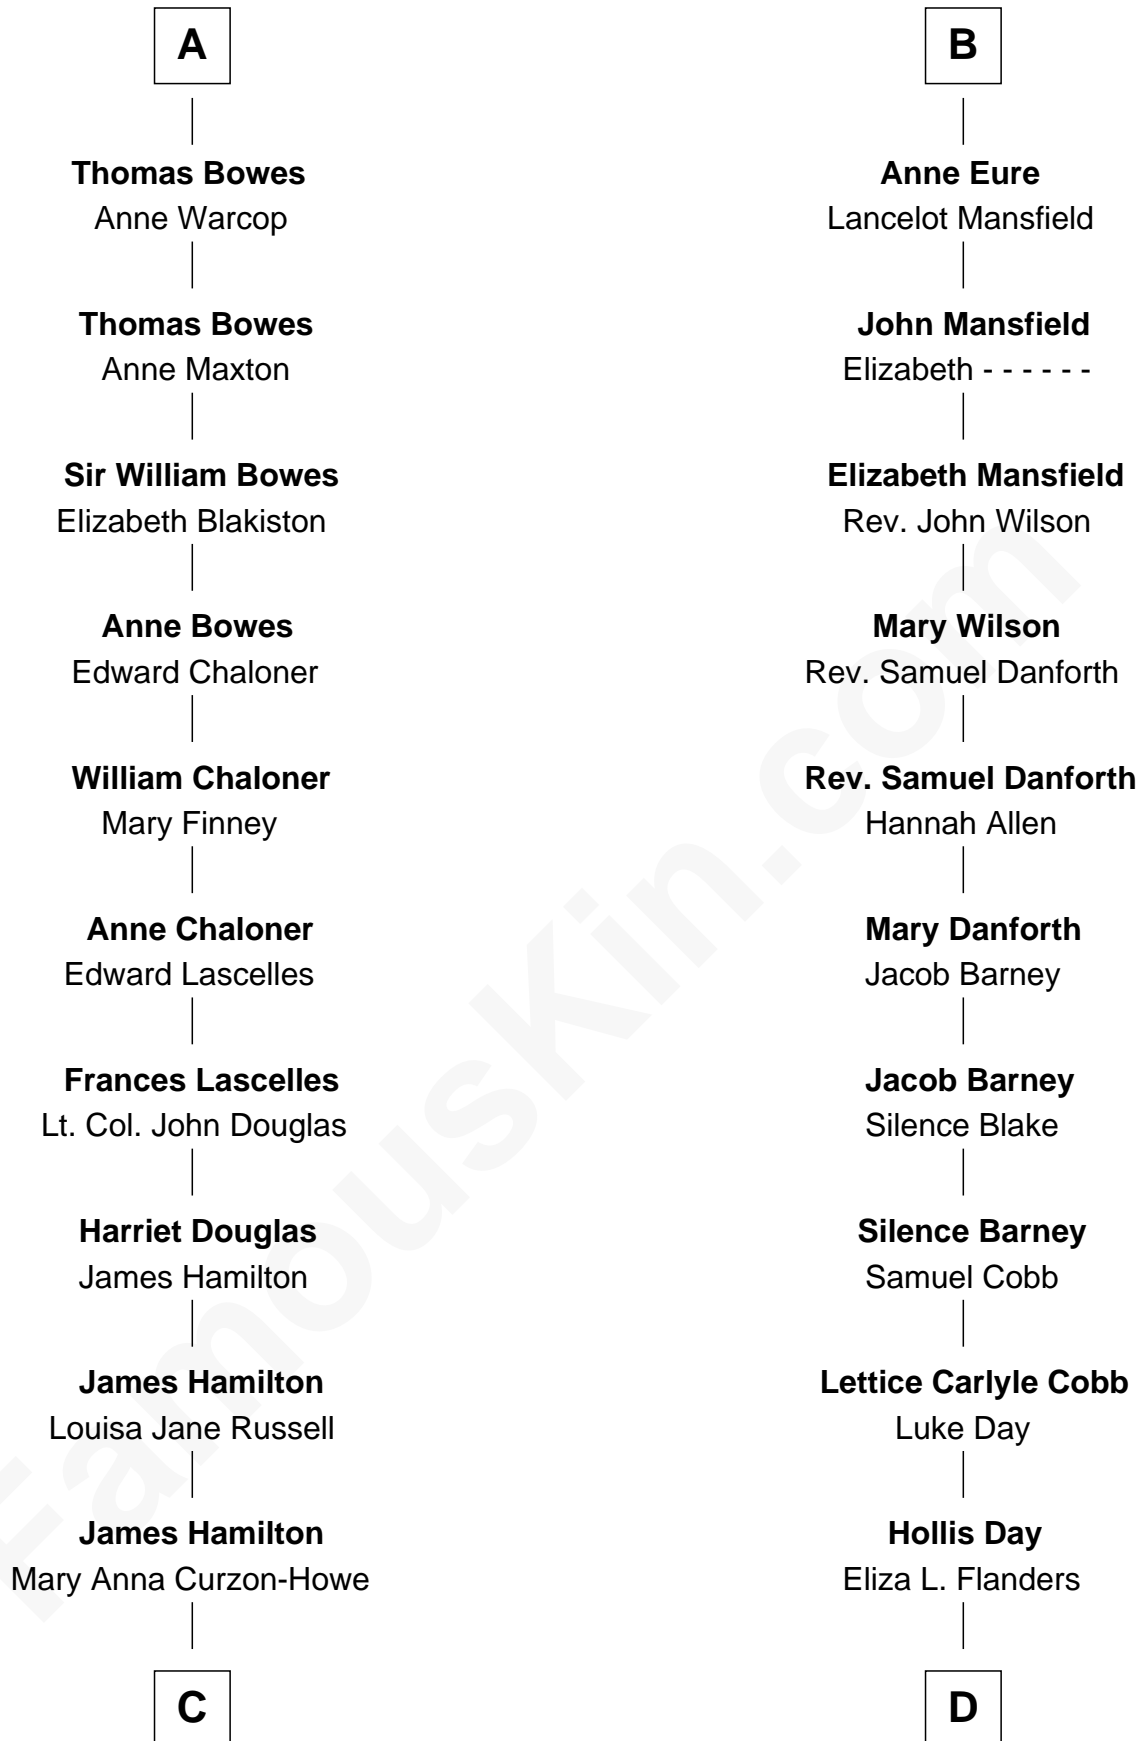

FamousKin.com
Relationship Chart of
Princess Diana
Princess of Wales

19th cousin 1 time removed of

Sandra Day O'Connor
First Female U.S. Supreme Court Justice

C

James Albert Edward Hamilton
Rosalind Cecilia Caroline Bingham

Cynthia Elinor Beatrix Hamilton
Albert Edward John Spencer

Edward John Spencer
Frances Ruth Burke Roche

Princess Diana
Princess of Wales

D

Henry Clay Day
Alice Edith Hilton

Henry R. Day
Ada Mae Wilkey

Sandra Day O'Connor
U.S. Supreme Court Justice