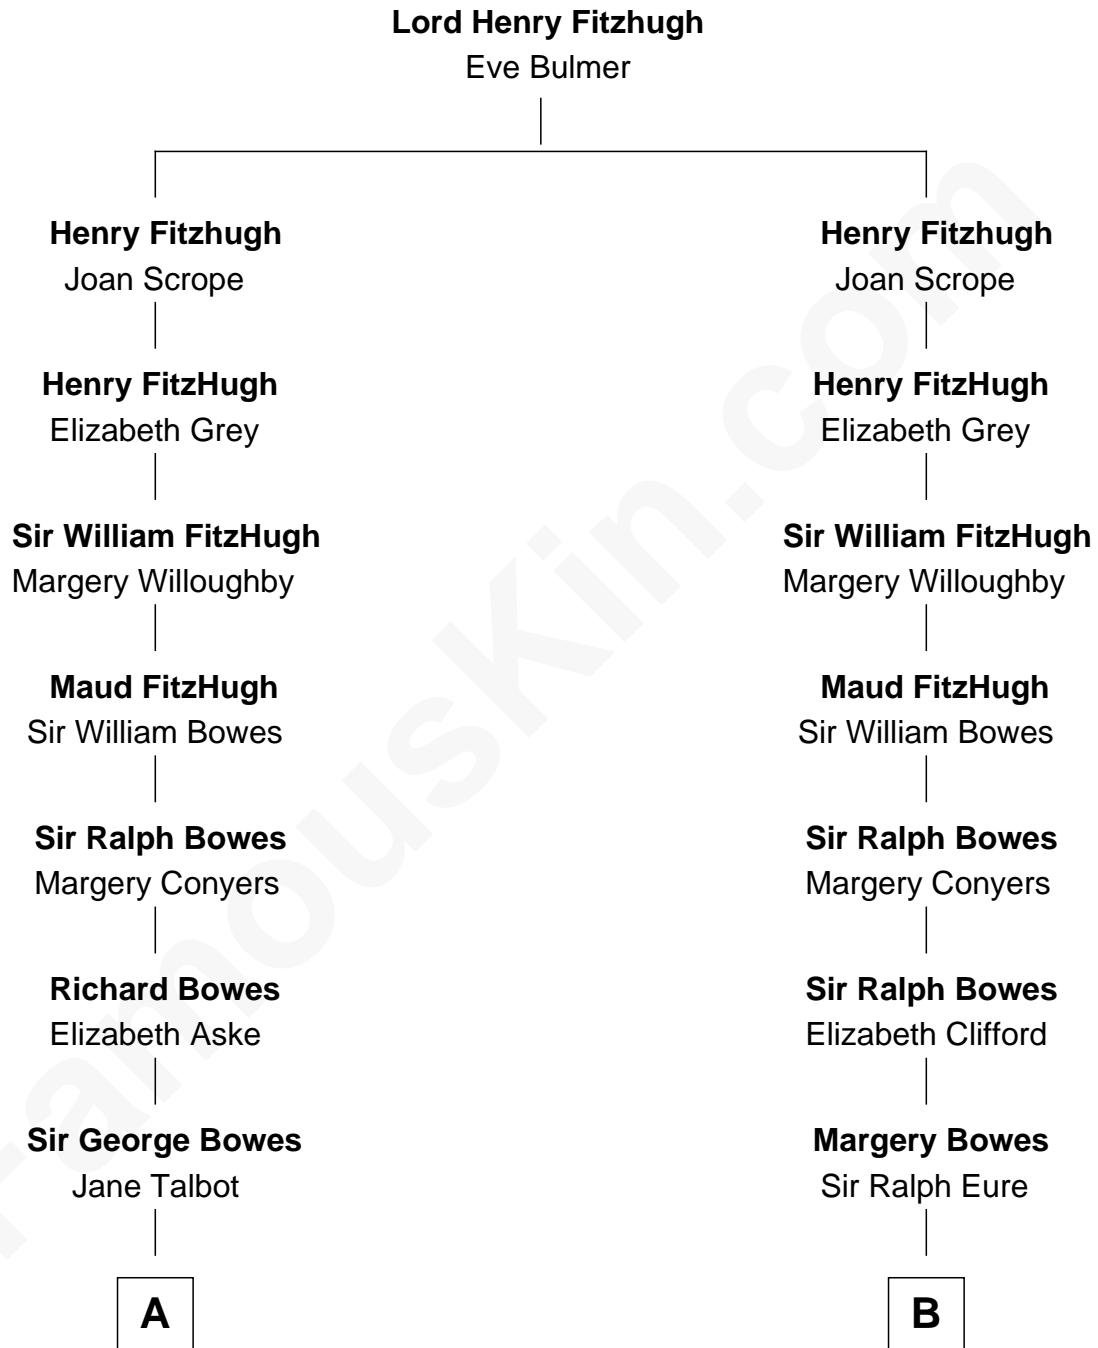

FamousKin.com
Relationship Chart of
Princess Diana
Princess of Wales

19th cousin 1 time removed of

Sandra Day O'Connor
First Female U.S. Supreme Court Justice

C

James Albert Edward Hamilton
Rosalind Cecilia Caroline Bingham

Cynthia Elinor Beatrix Hamilton
Albert Edward John Spencer

Edward John Spencer
Frances Ruth Burke Roche

Princess Diana
Princess of Wales

D

Henry Clay Day
Alice Edith Hilton

Henry R. Day
Ada Mae Wilkey

Sandra Day O'Connor
U.S. Supreme Court Justice