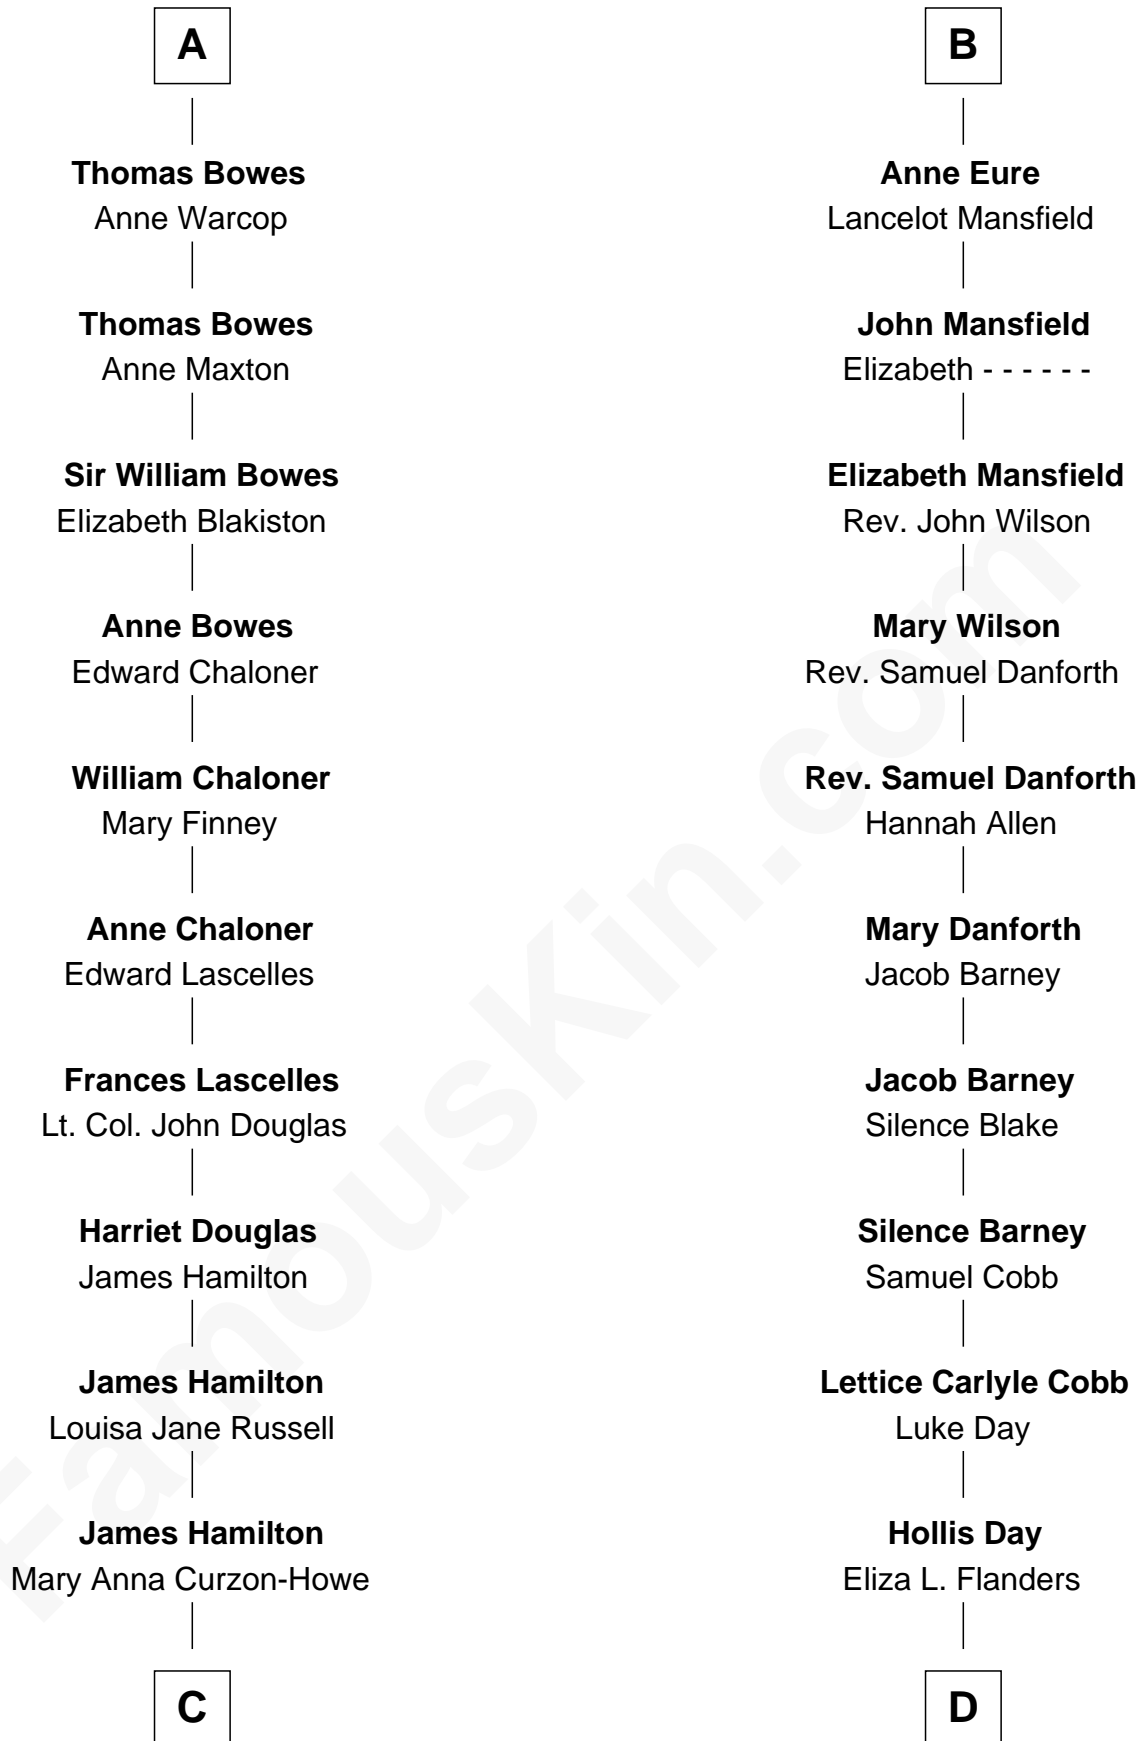

FamousKin.com
Relationship Chart of
Princess Diana
Princess of Wales

19th cousin 1 time removed of
Sandra Day O'Connor
First Female U.S. Supreme Court Justice

C

James Albert Edward Hamilton
Rosalind Cecilia Caroline Bingham

Cynthia Elinor Beatrix Hamilton
Albert Edward John Spencer

Edward John Spencer
Frances Ruth Burke Roche

Princess Diana
Princess of Wales

D

Henry Clay Day
Alice Edith Hilton

Henry R. Day
Ada Mae Wilkey

Sandra Day O'Connor
U.S. Supreme Court Justice