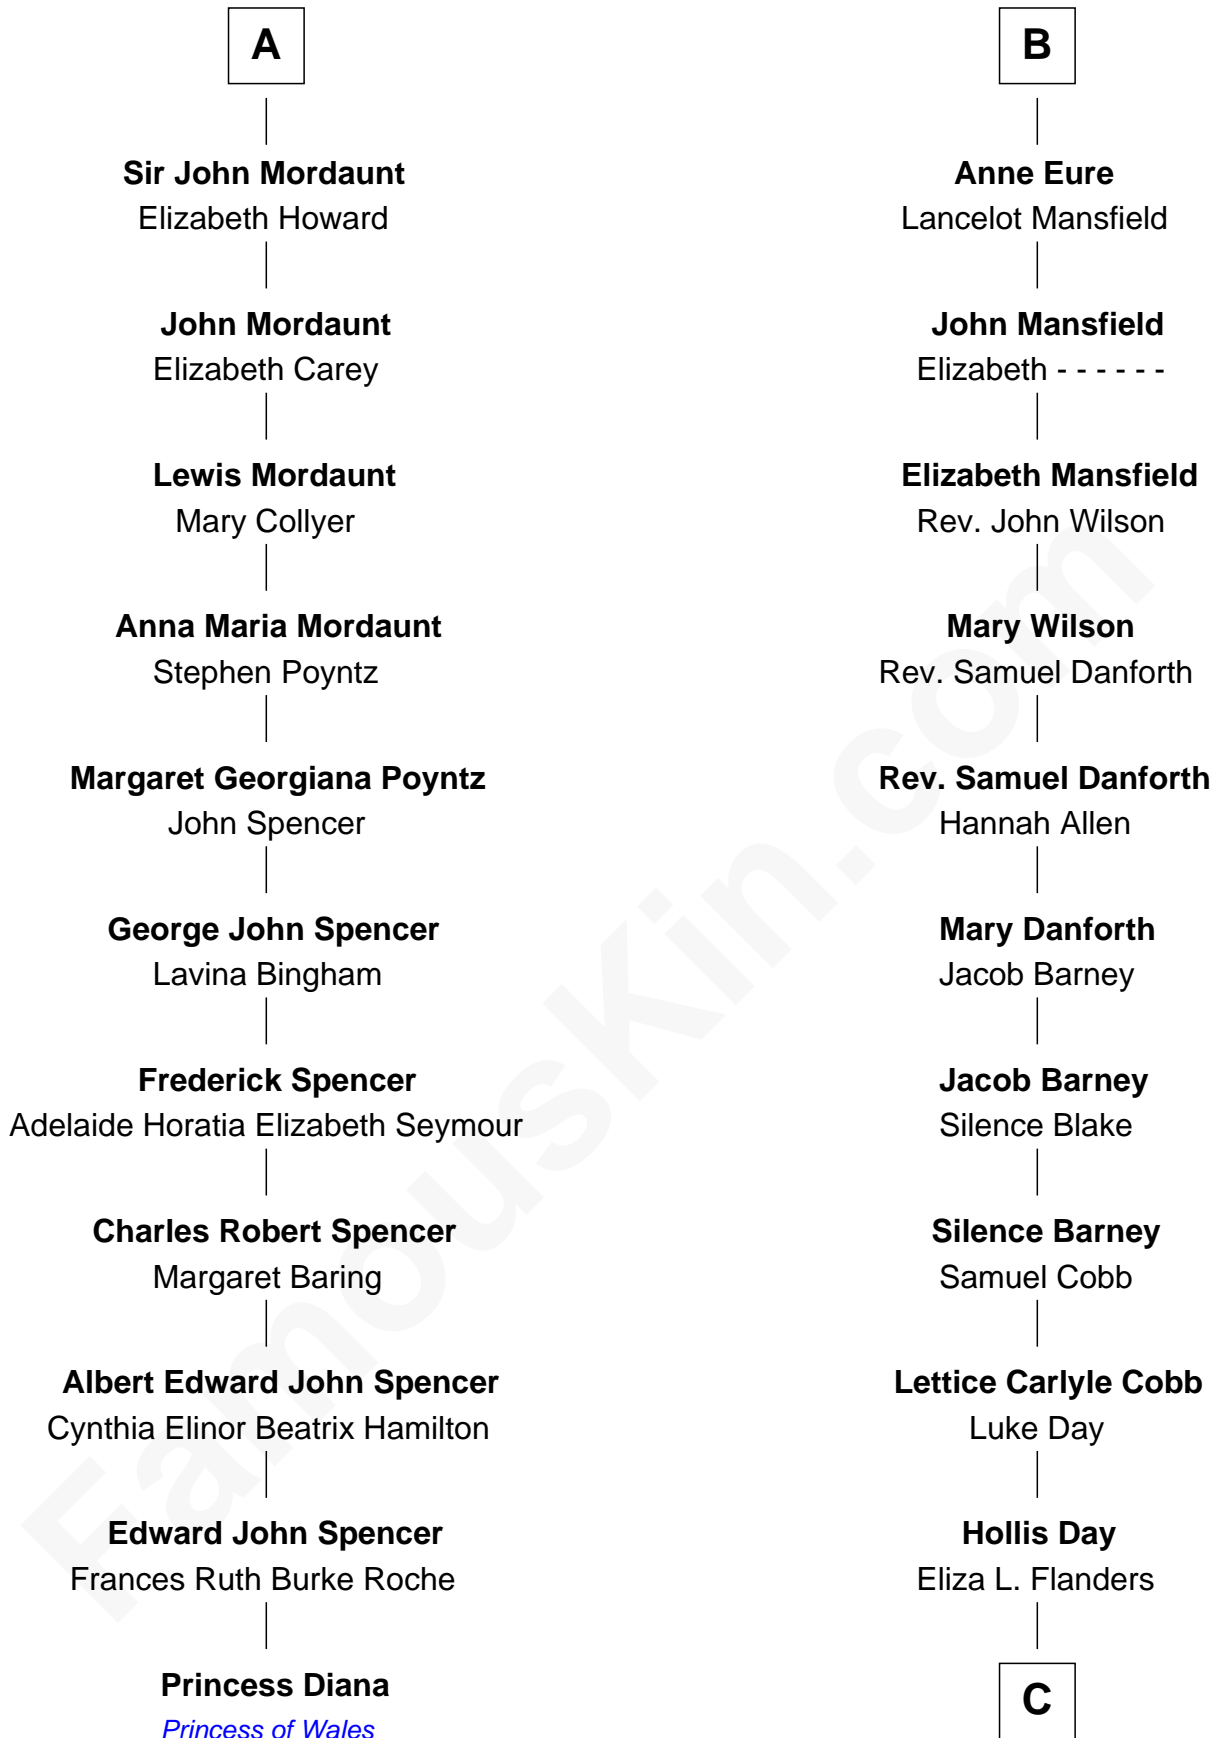

FamousKin.com
Relationship Chart of
Princess Diana
Princess of Wales

17th cousin 2 times removed of

Sandra Day O'Connor
First Female U.S. Supreme Court Justice

C

Henry Clay Day
Alice Edith Hilton

Henry R. Day
Ada Mae Wilkey