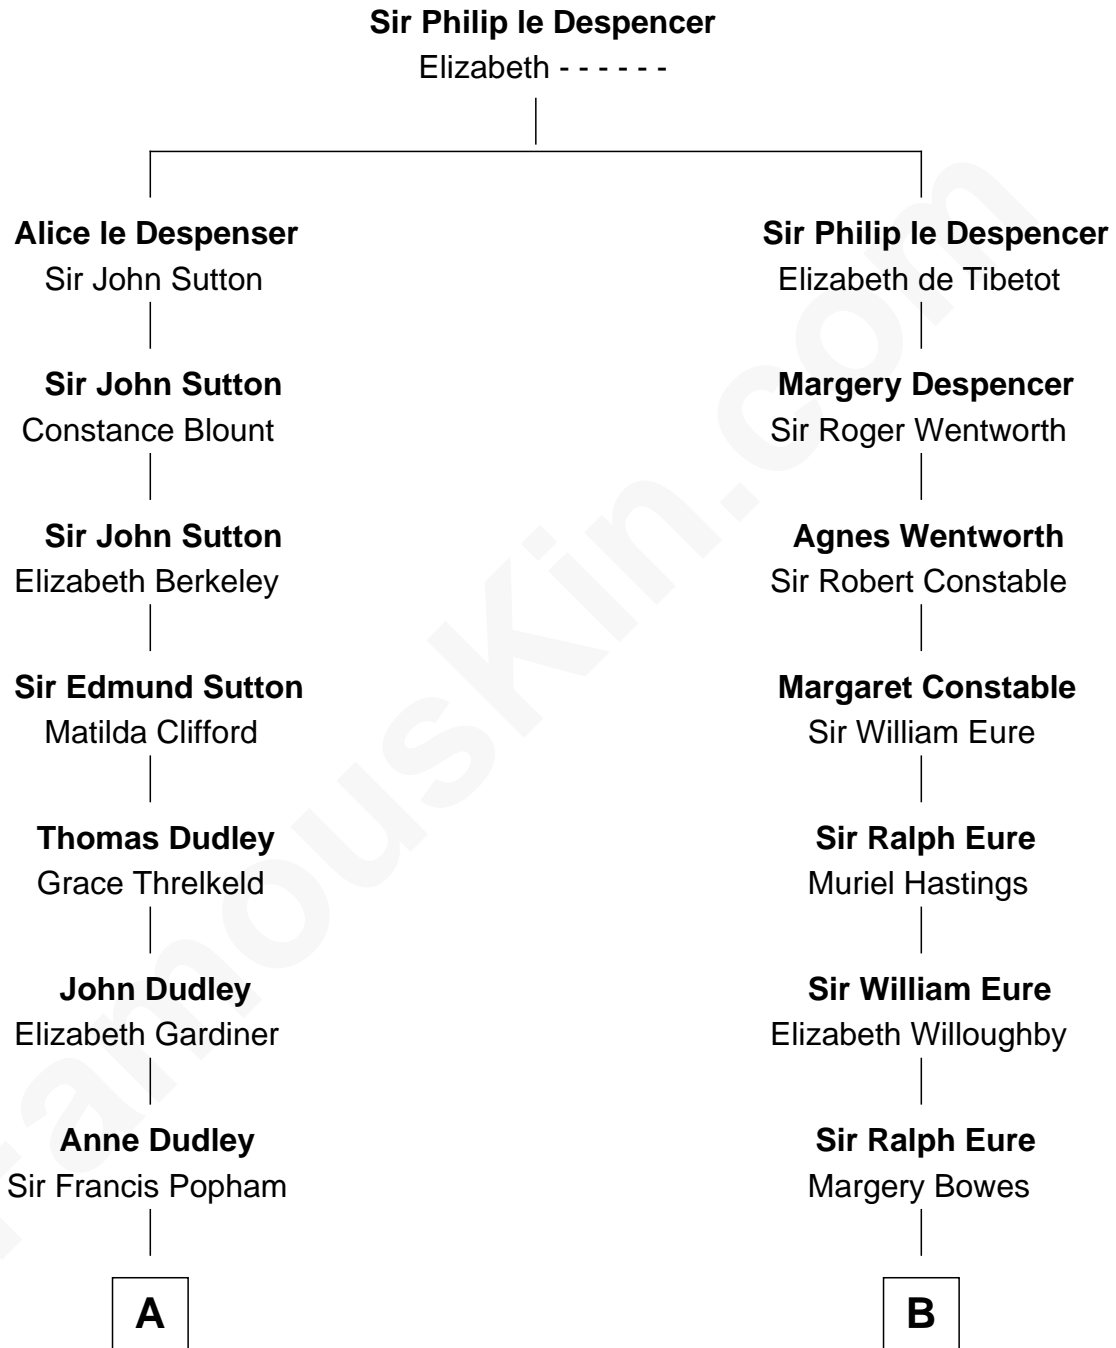

FamousKin.com
Relationship Chart of
Princess Diana
Princess of Wales

17th cousin 2 times removed of

Sandra Day O'Connor
First Female U.S. Supreme Court Justice

C

Henry Clay Day
Alice Edith Hilton

Henry R. Day
Ada Mae Wilkey

Sandra Day O'Connor
U.S. Supreme Court Justice

FamousKin.com