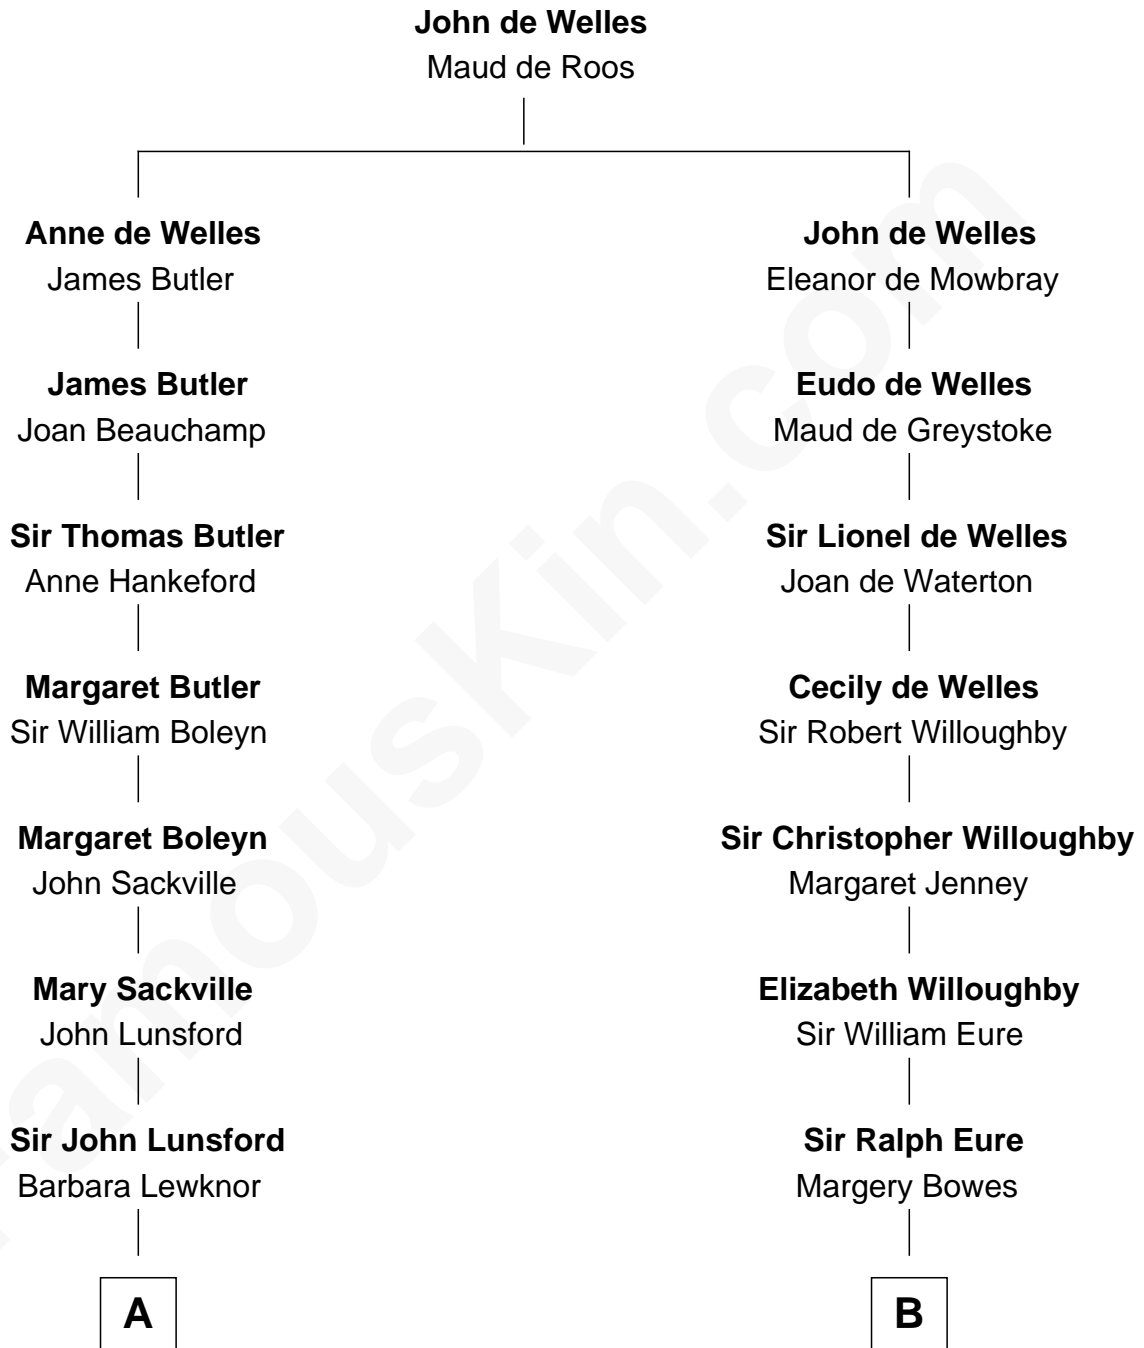

FamousKin.com
Relationship Chart of
Princess Diana
Princess of Wales

18th cousin 1 time removed of

Sandra Day O'Connor
First Female U.S. Supreme Court Justice

C

Edward John Spencer
Frances Ruth Burke Roche

Princess Diana
Princess of Wales

D

Henry Clay Day
Alice Edith Hilton

Henry R. Day
Ada Mae Wilkey

Sandra Day O'Connor
U.S. Supreme Court Justice

FamousKin.com