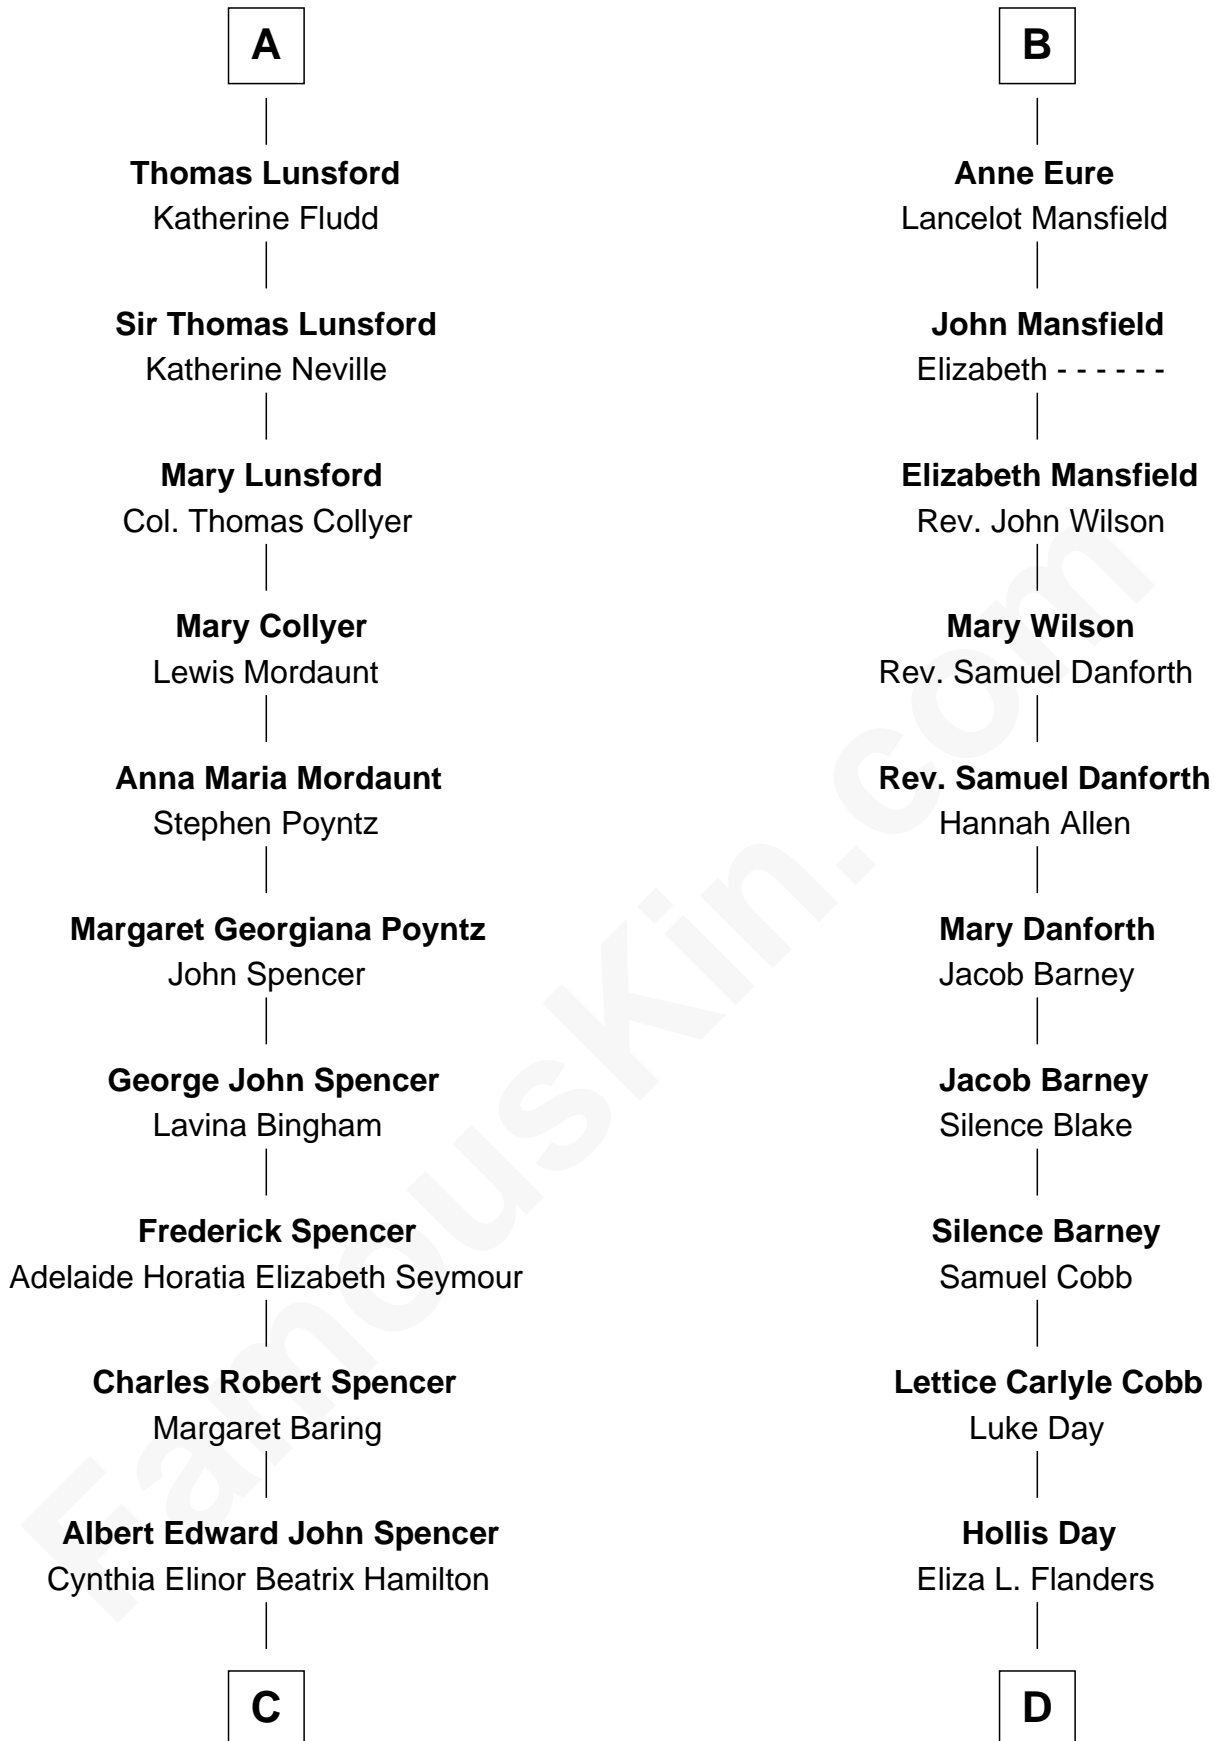

FamousKin.com
Relationship Chart of
Princess Diana
Princess of Wales

18th cousin 1 time removed of

Sandra Day O'Connor
First Female U.S. Supreme Court Justice

C

Edward John Spencer
Frances Ruth Burke Roche

Princess Diana
Princess of Wales

D

Henry Clay Day
Alice Edith Hilton

Henry R. Day
Ada Mae Wilkey

Sandra Day O'Connor
U.S. Supreme Court Justice

FamousKin.com