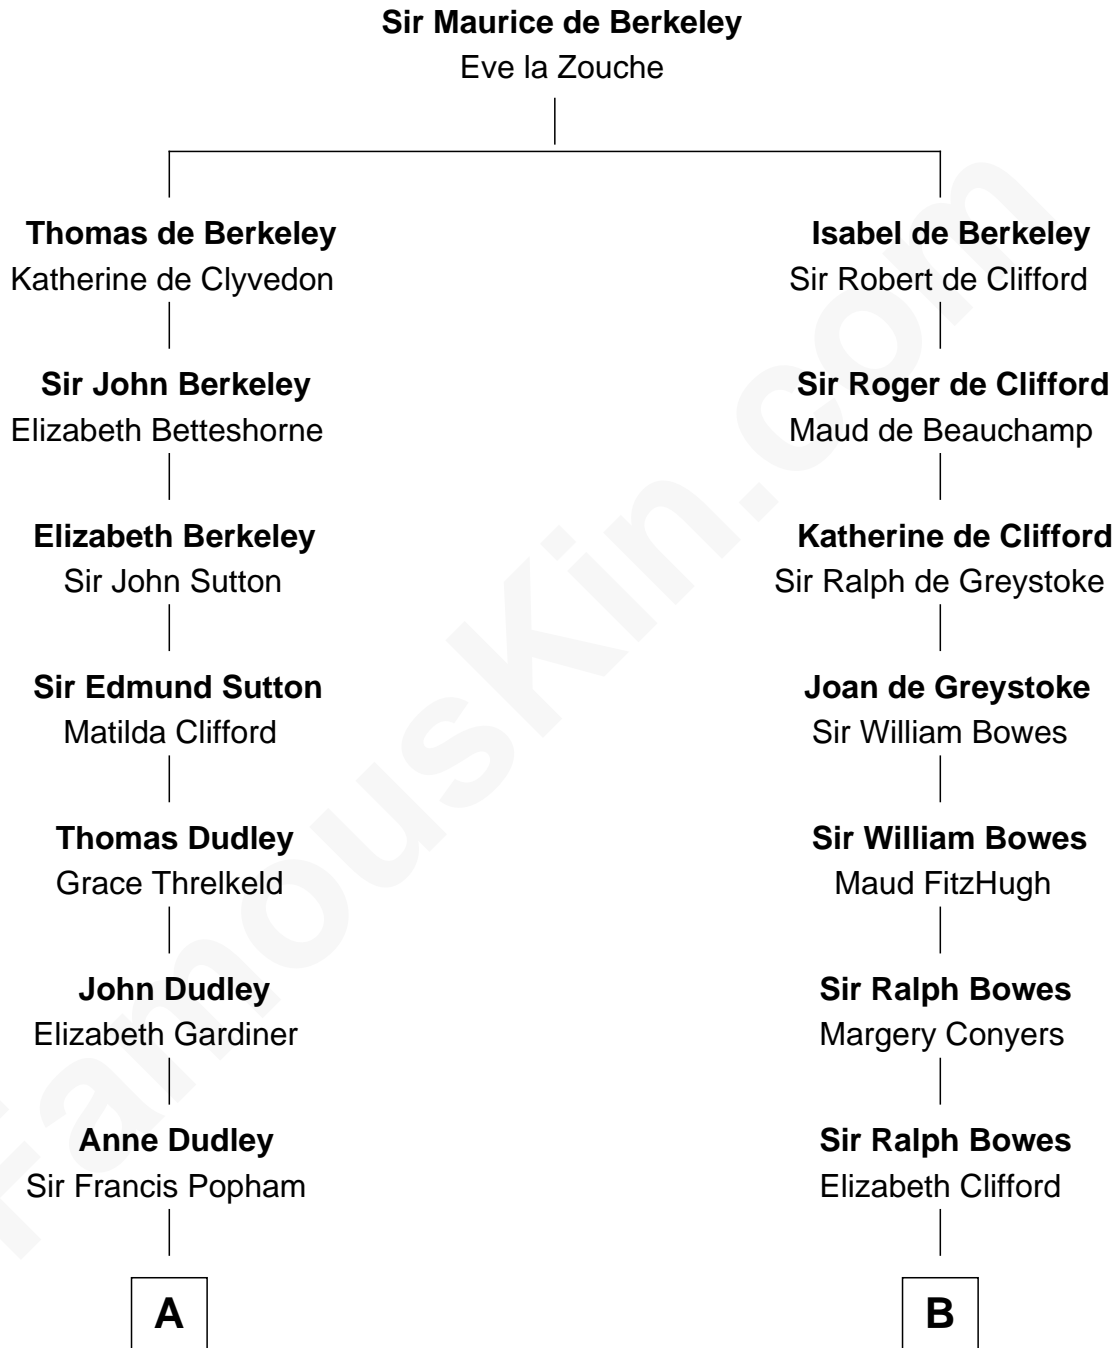

FamousKin.com
Relationship Chart of
Princess Diana
Princess of Wales

17th cousin 3 times removed of

Sandra Day O'Connor
First Female U.S. Supreme Court Justice

C

—
Hollis Day

Eliza L. Flanders

—
Henry Clay Day

Alice Edith Hilton

—
Henry R. Day

Ada Mae Wilkey

—
Sandra Day O'Connor

U.S. Supreme Court Justice

FamousKin.com