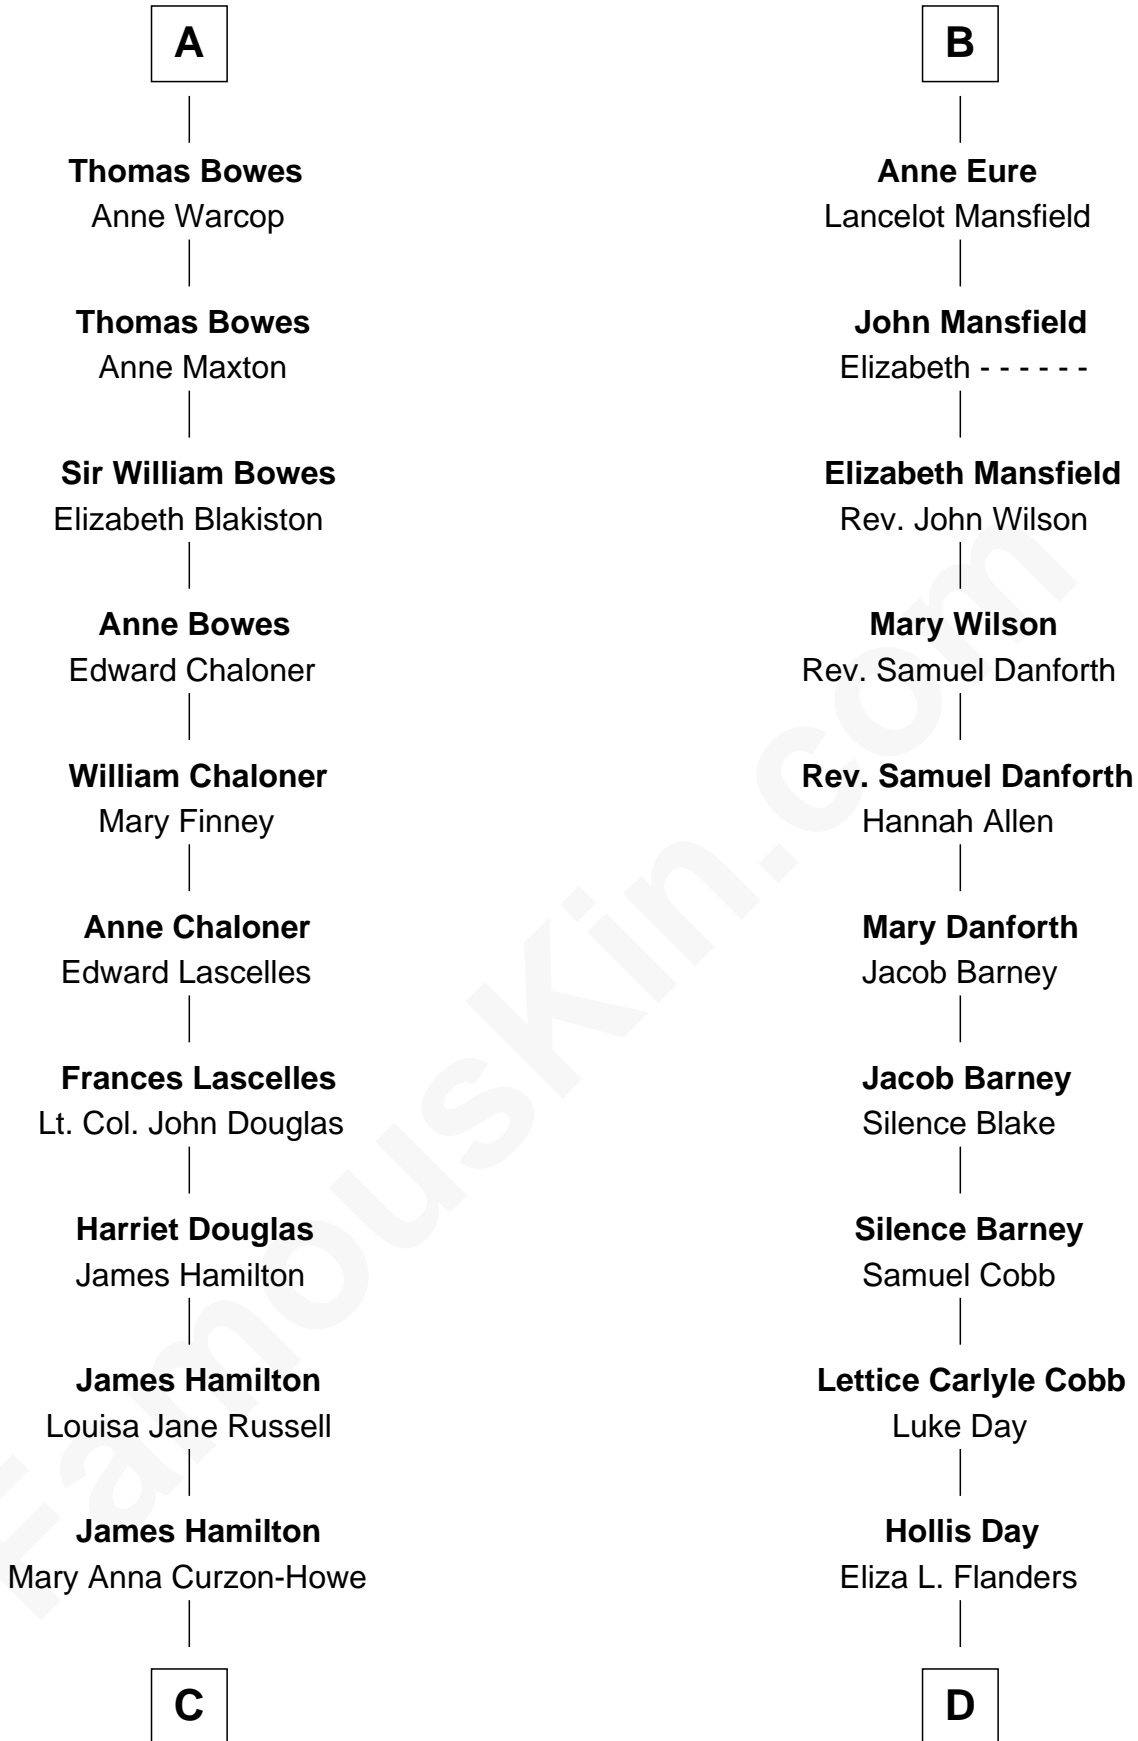

# FamousKin.com Relationship Chart of

**Princess Diana**

*Princess of Wales*

19th cousin 1 time removed of

**Sandra Day O'Connor**

*First Female U.S. Supreme Court Justice*

**Roger le Strange**

Maud - - - - -

Aline Fitzalan

**Lucy le Strange**

Sir William Willoughby

**Margery Willoughby**

Sir William FitzHugh

**Maud FitzHugh**

Sir William Bowes

**Sir Ralph Bowes**

Margery Conyers

**Sir Ralph Bowes**

Elizabeth Clifford

**Margery Bowes**

Sir Ralph Eure

**B**

**C**

**James Albert Edward Hamilton**  
Rosalind Cecilia Caroline Bingham

**Cynthia Elinor Beatrix Hamilton**  
Albert Edward John Spencer

**Edward John Spencer**  
Frances Ruth Burke Roche

**Princess Diana**  
*Princess of Wales*

**D**

**Henry Clay Day**  
Alice Edith Hilton

**Henry R. Day**  
Ada Mae Wilkey