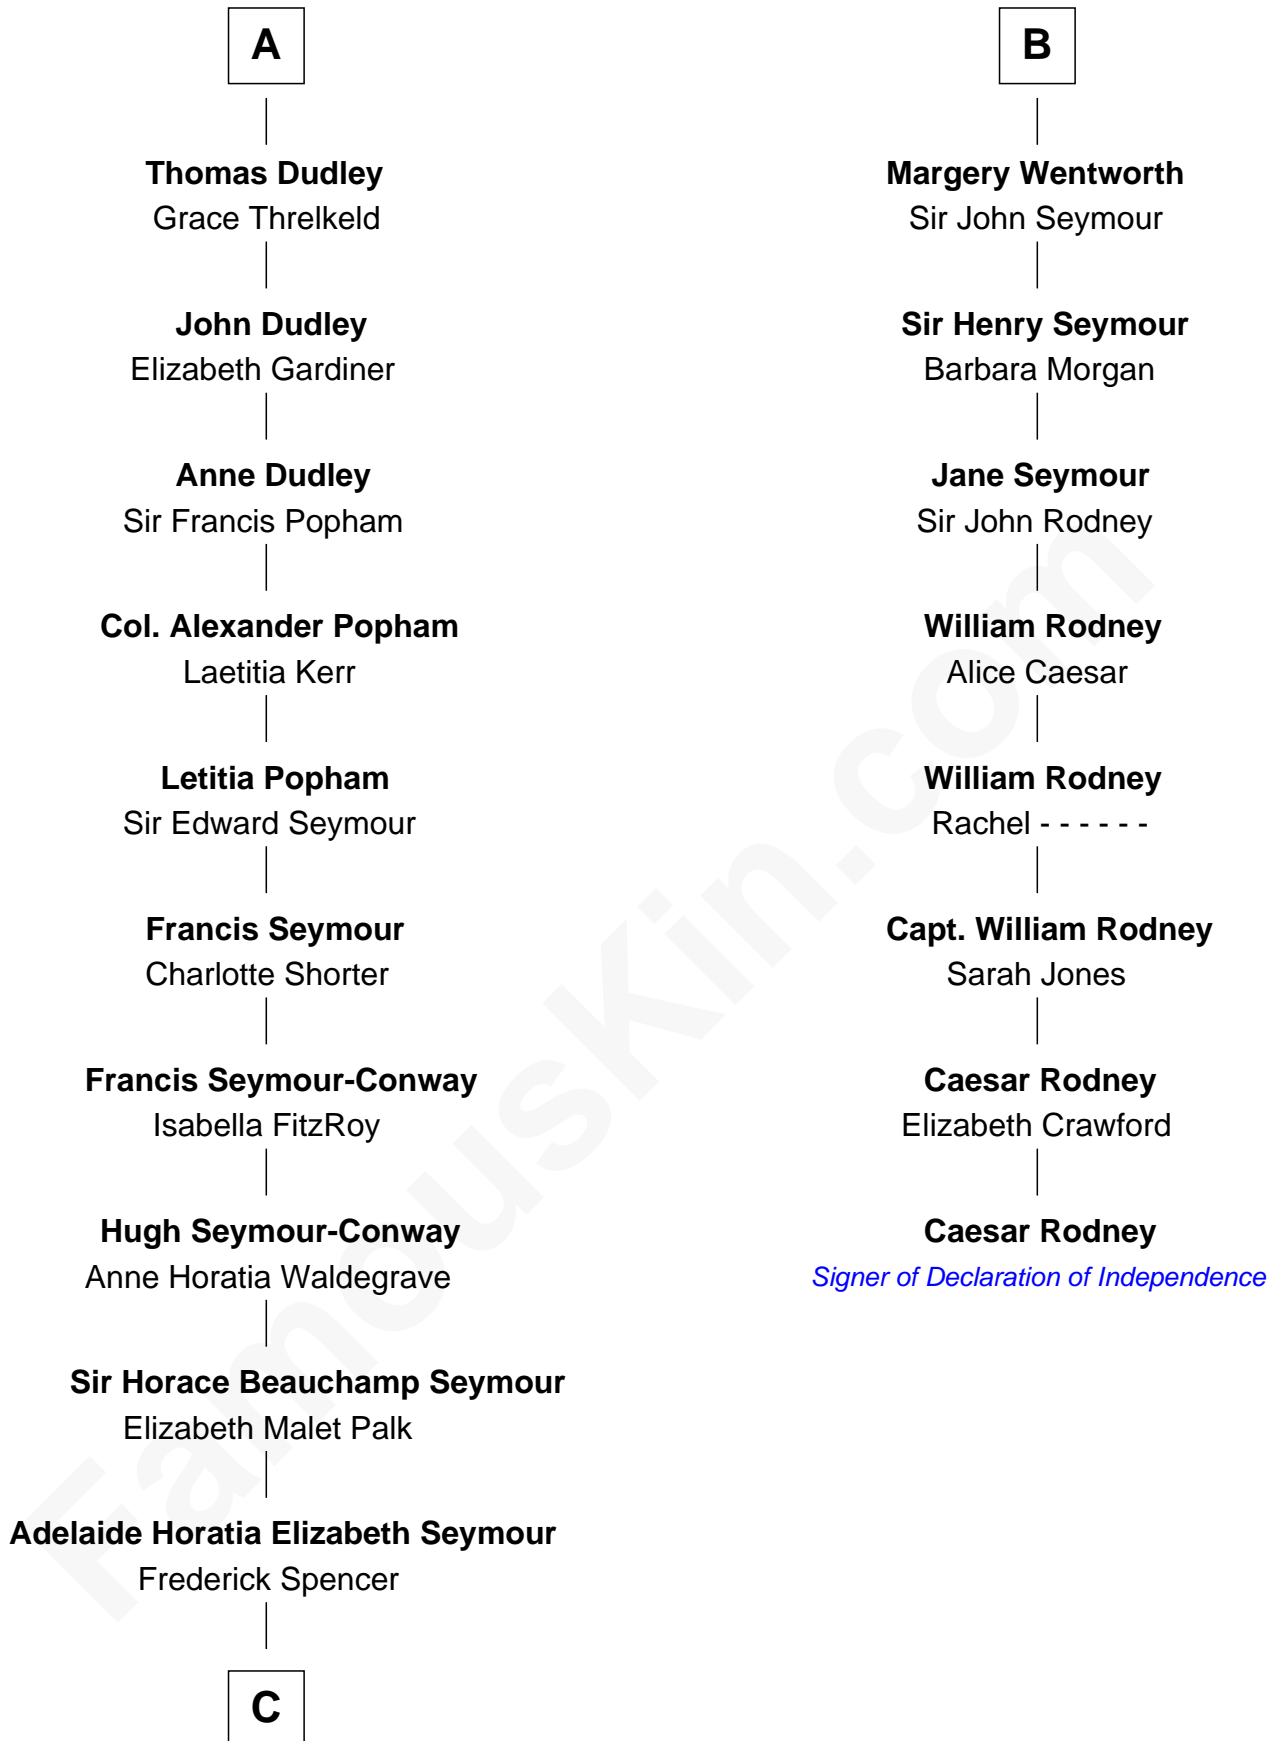

FamousKin.com Relationship Chart of

Princess Diana

Princess of Wales

14th cousin 6 times removed of

Caesar Rodney

Signer of the Declaration of Independence

Sir Ralph de Goushill

Hawise FitzWarin

C

—
Charles Robert Spencer

Margaret Baring

—
Albert Edward John Spencer

Cynthia Elinor Beatrix Hamilton

—
Edward John Spencer

Frances Ruth Burke Roche

—
Princess Diana