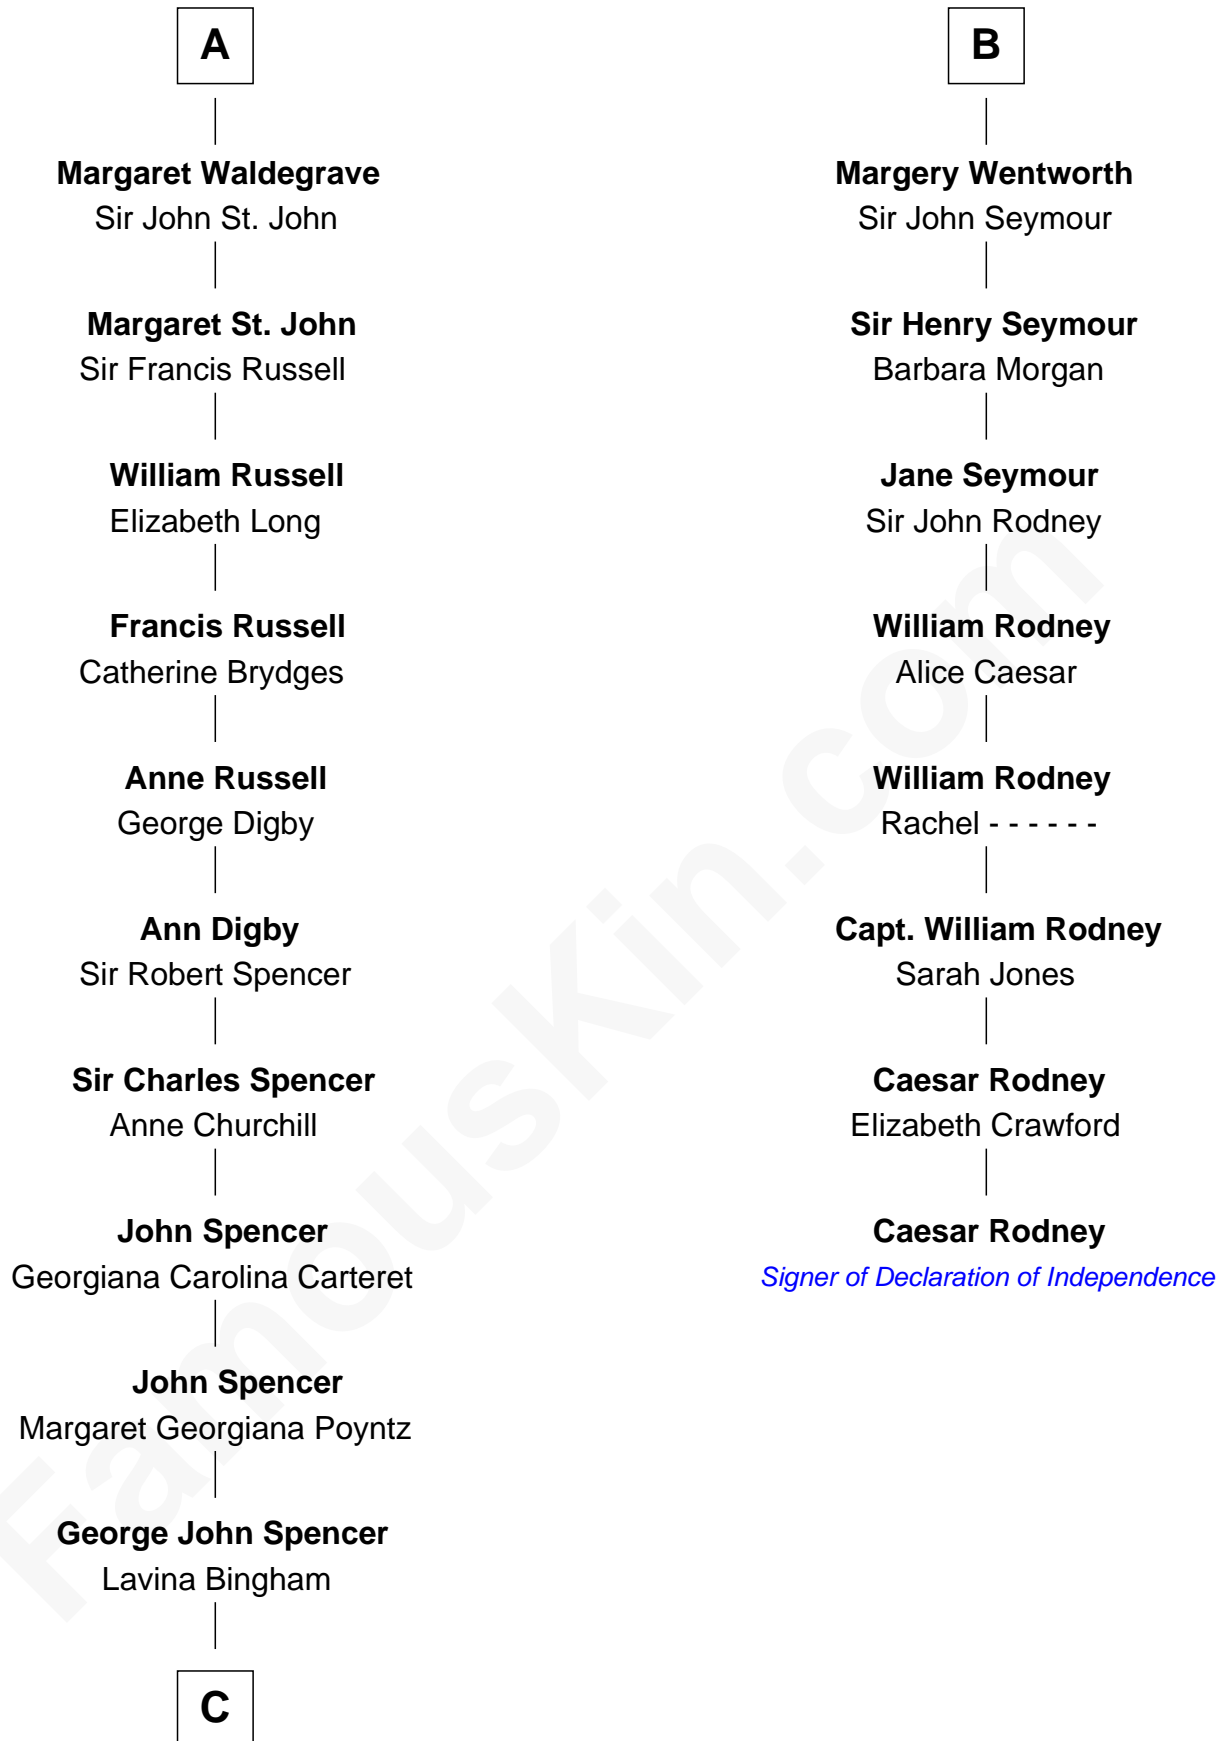

FamousKin.com Relationship Chart of

Princess Diana

Princess of Wales

14th cousin 7 times removed of

Caesar Rodney

Signer of the Declaration of Independence

John Lovel
Isabel du Bois

C

—
Frederick Spencer

Adelaide Horatia Elizabeth Seymour

—
Charles Robert Spencer

Margaret Baring

—
Albert Edward John Spencer

Cynthia Elinor Beatrix Hamilton

—
Edward John Spencer

Frances Ruth Burke Roche