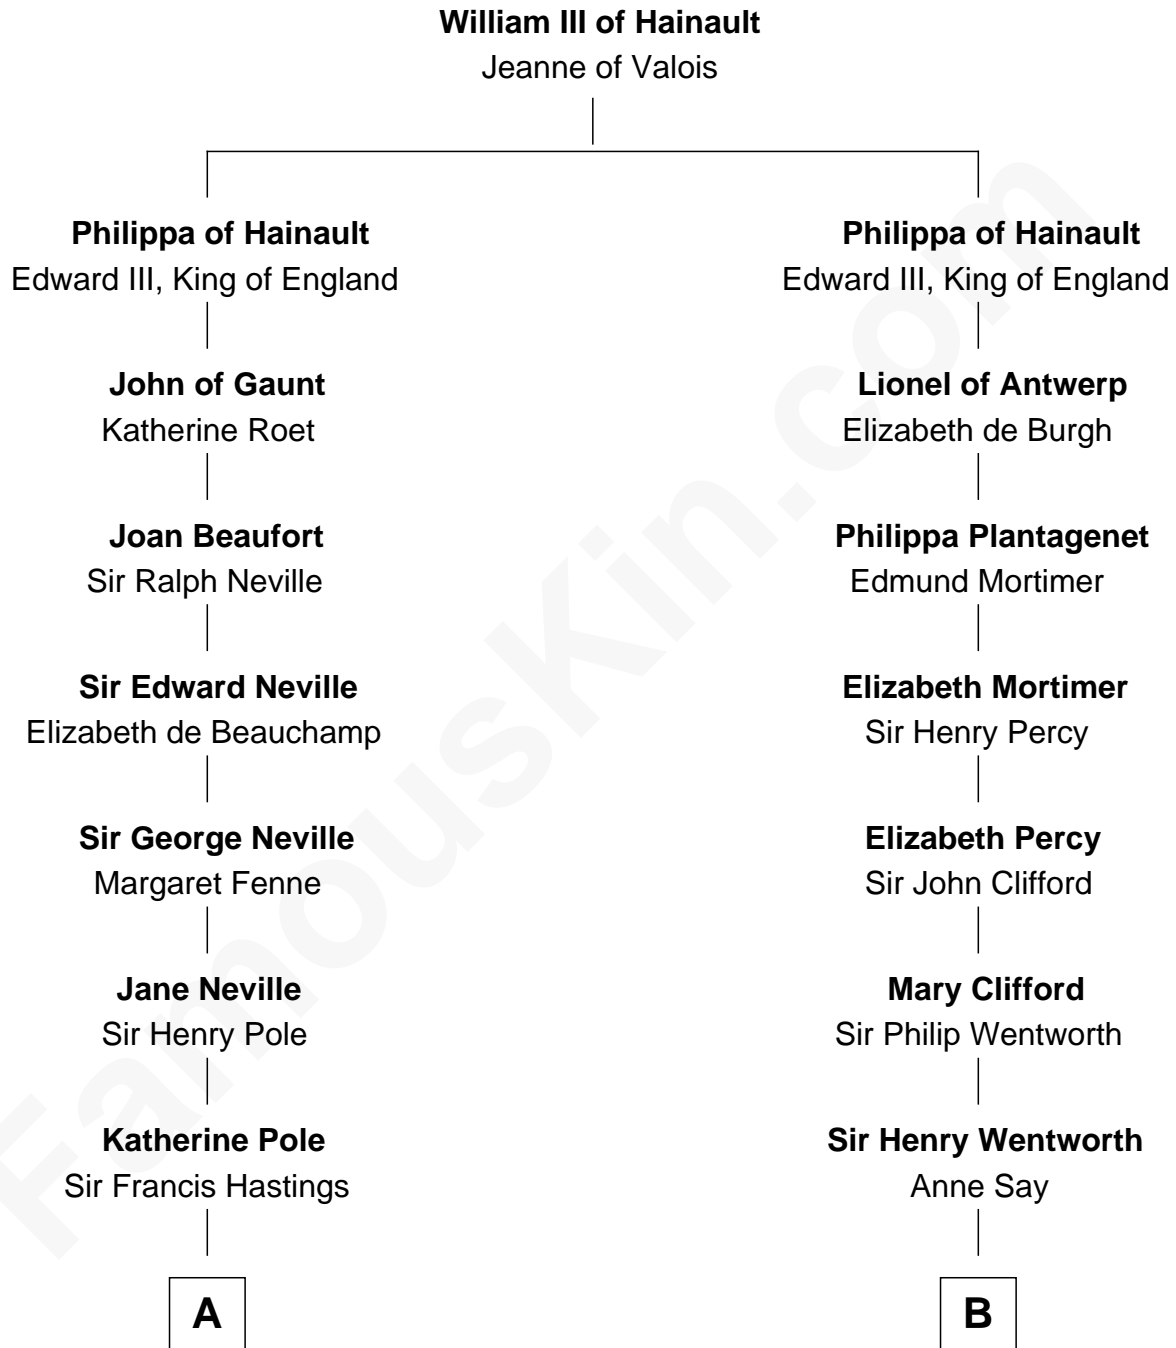

FamousKin.com Relationship Chart of

Princess Diana

Princess of Wales

14th cousin 5 times removed of

Caesar Rodney

Signer of the Declaration of Independence

C

Albert Edward John Spencer
Cynthia Elinor Beatrix Hamilton

Edward John Spencer
Frances Ruth Burke Roche

Princess Diana
Princess of Wales

FamousKin.com