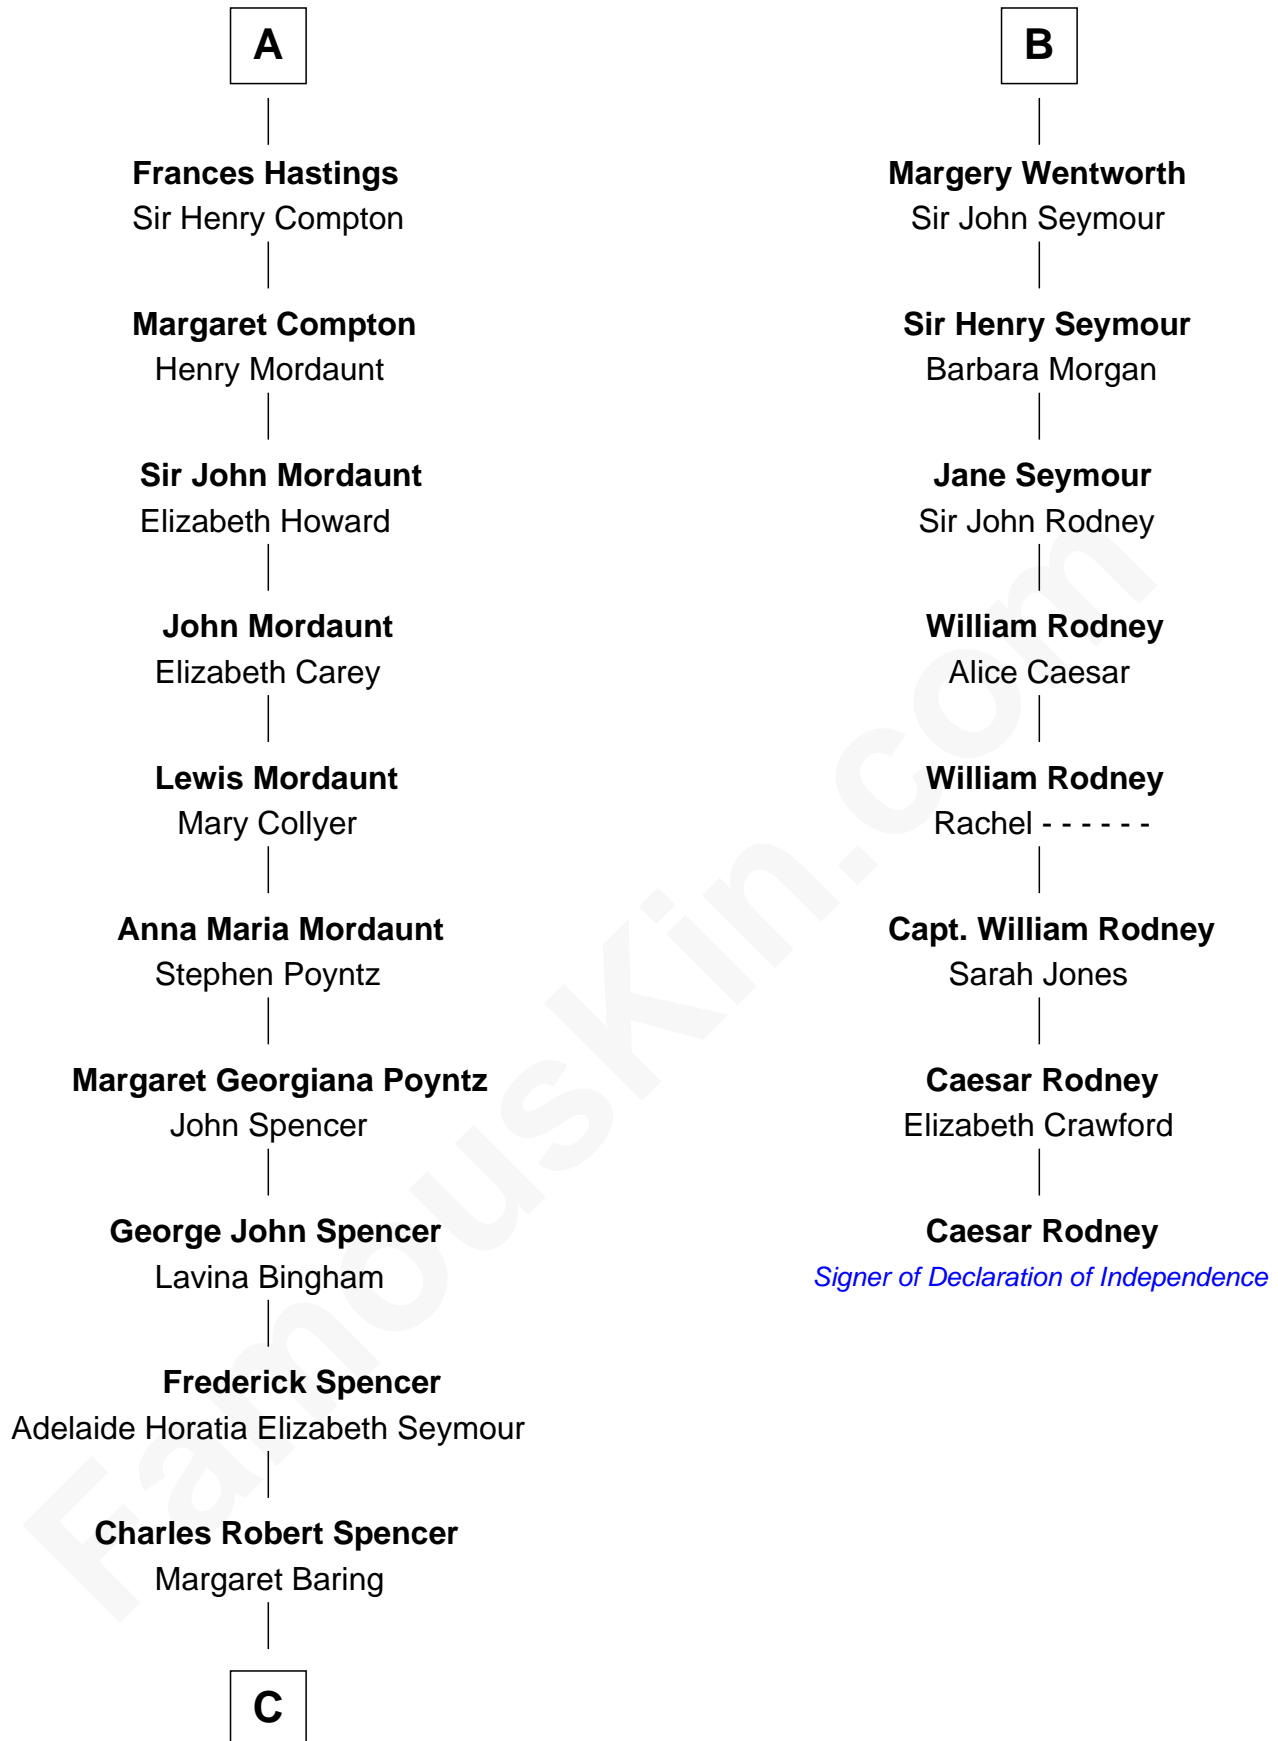

FamousKin.com Relationship Chart of

Princess Diana

Princess of Wales

14th cousin 5 times removed of

Caesar Rodney

Signer of the Declaration of Independence

C

Albert Edward John Spencer
Cynthia Elinor Beatrix Hamilton

Edward John Spencer
Frances Ruth Burke Roche

Princess Diana
Princess of Wales

FamousKin.com