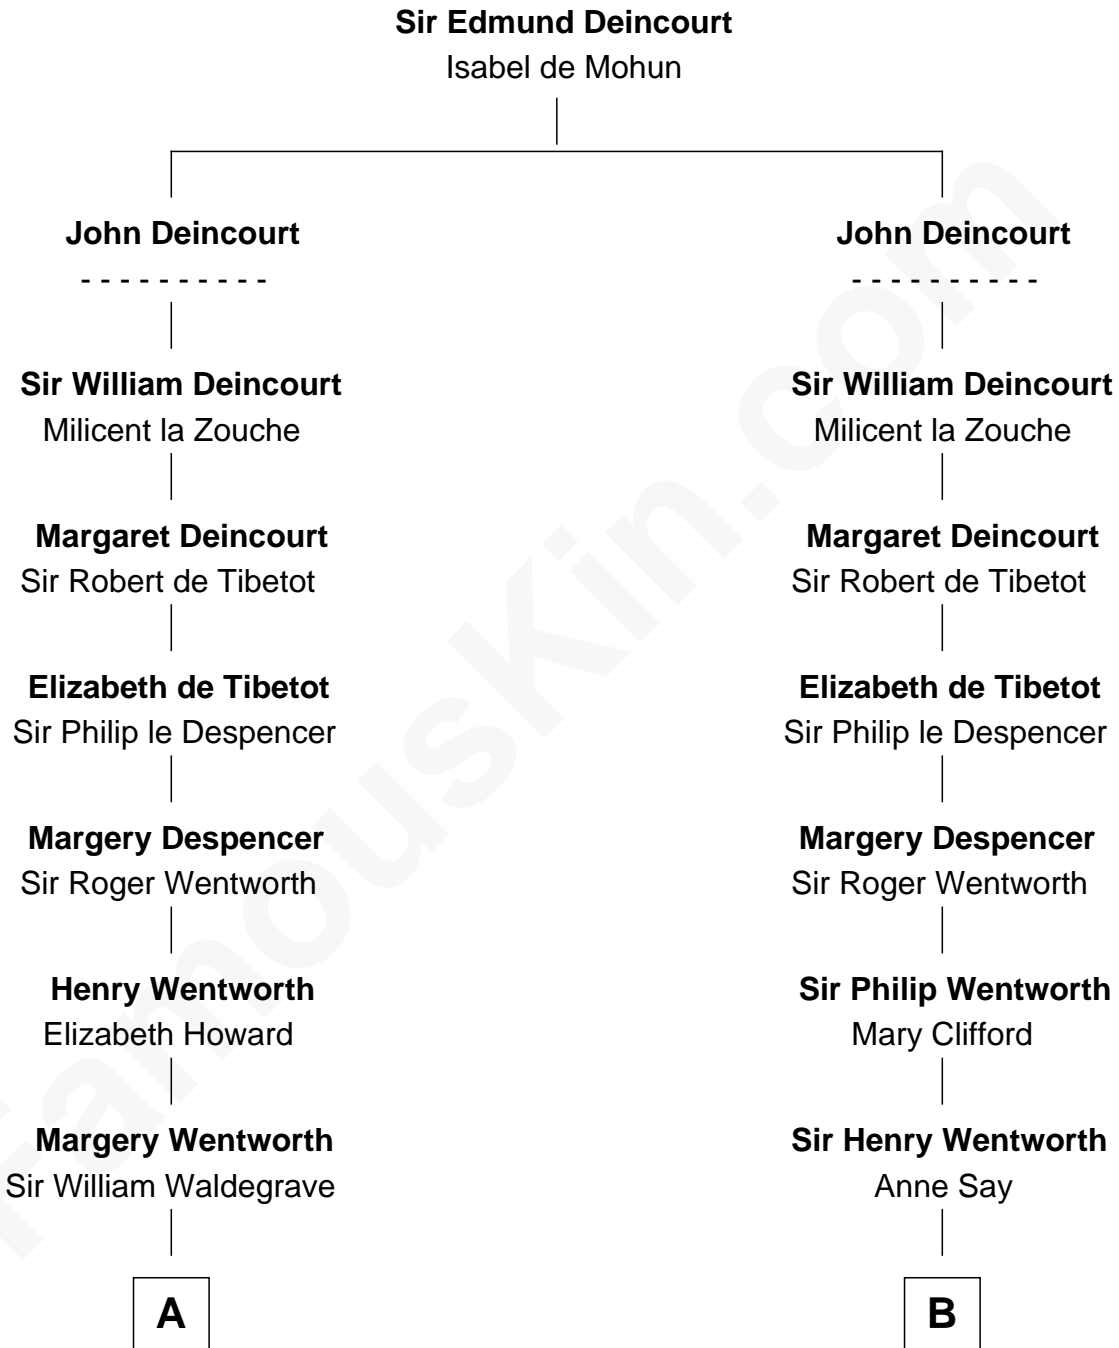

FamousKin.com

Relationship Chart of

Princess Diana

Princess of Wales

14th cousin 7 times removed of

Caesar Rodney
Signer of the Declaration of Independence

C

—
Frederick Spencer

Adelaide Horatia Elizabeth Seymour

—
Charles Robert Spencer

Margaret Baring

—
Albert Edward John Spencer

Cynthia Elinor Beatrix Hamilton

—
Edward John Spencer

Frances Ruth Burke Roche

—
Princess Diana

Princess of Wales

FamousKin.com