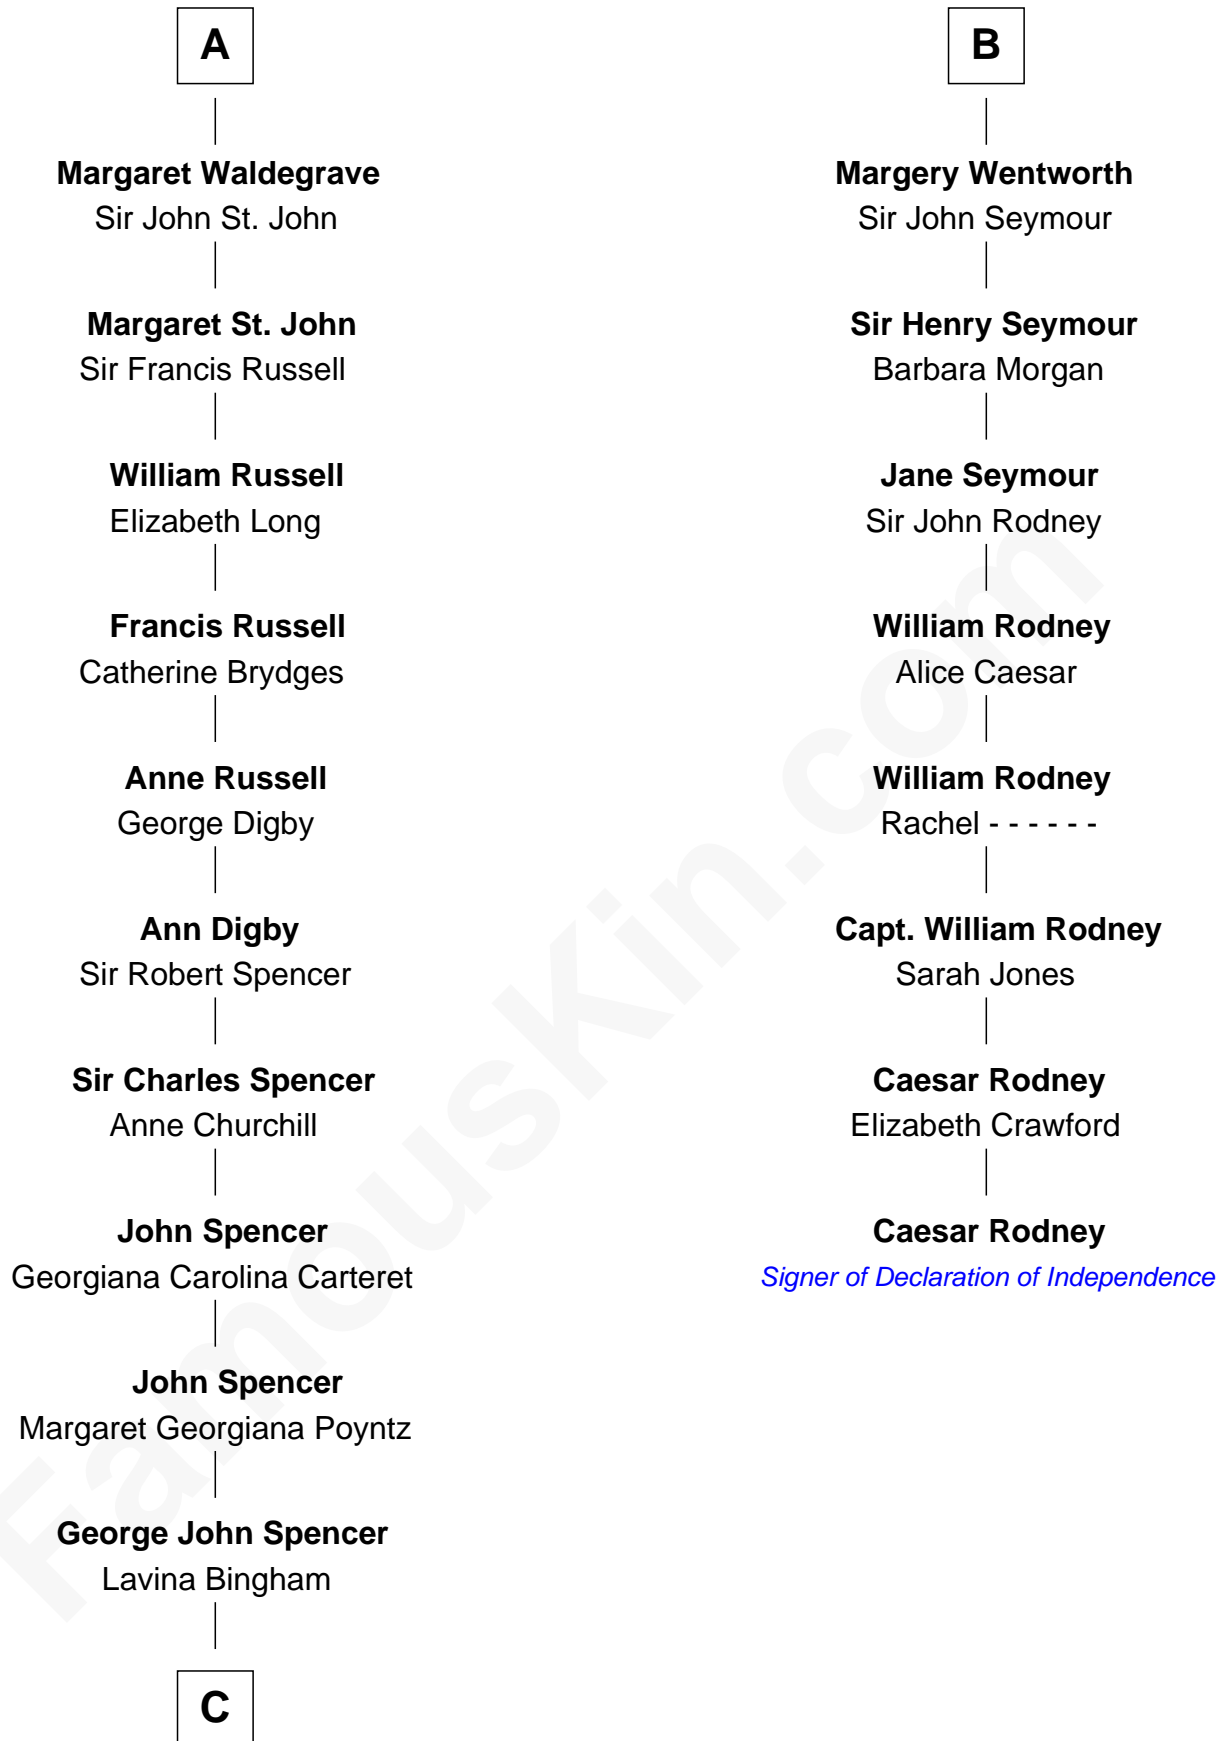

FamousKin.com

Relationship Chart of

Princess Diana

Princess of Wales

14th cousin 7 times removed of

Caesar Rodney
Signer of the Declaration of Independence

C

—
Frederick Spencer

Adelaide Horatia Elizabeth Seymour

—
Charles Robert Spencer

Margaret Baring

—
Albert Edward John Spencer

Cynthia Elinor Beatrix Hamilton

—
Edward John Spencer

Frances Ruth Burke Roche

—
Princess Diana