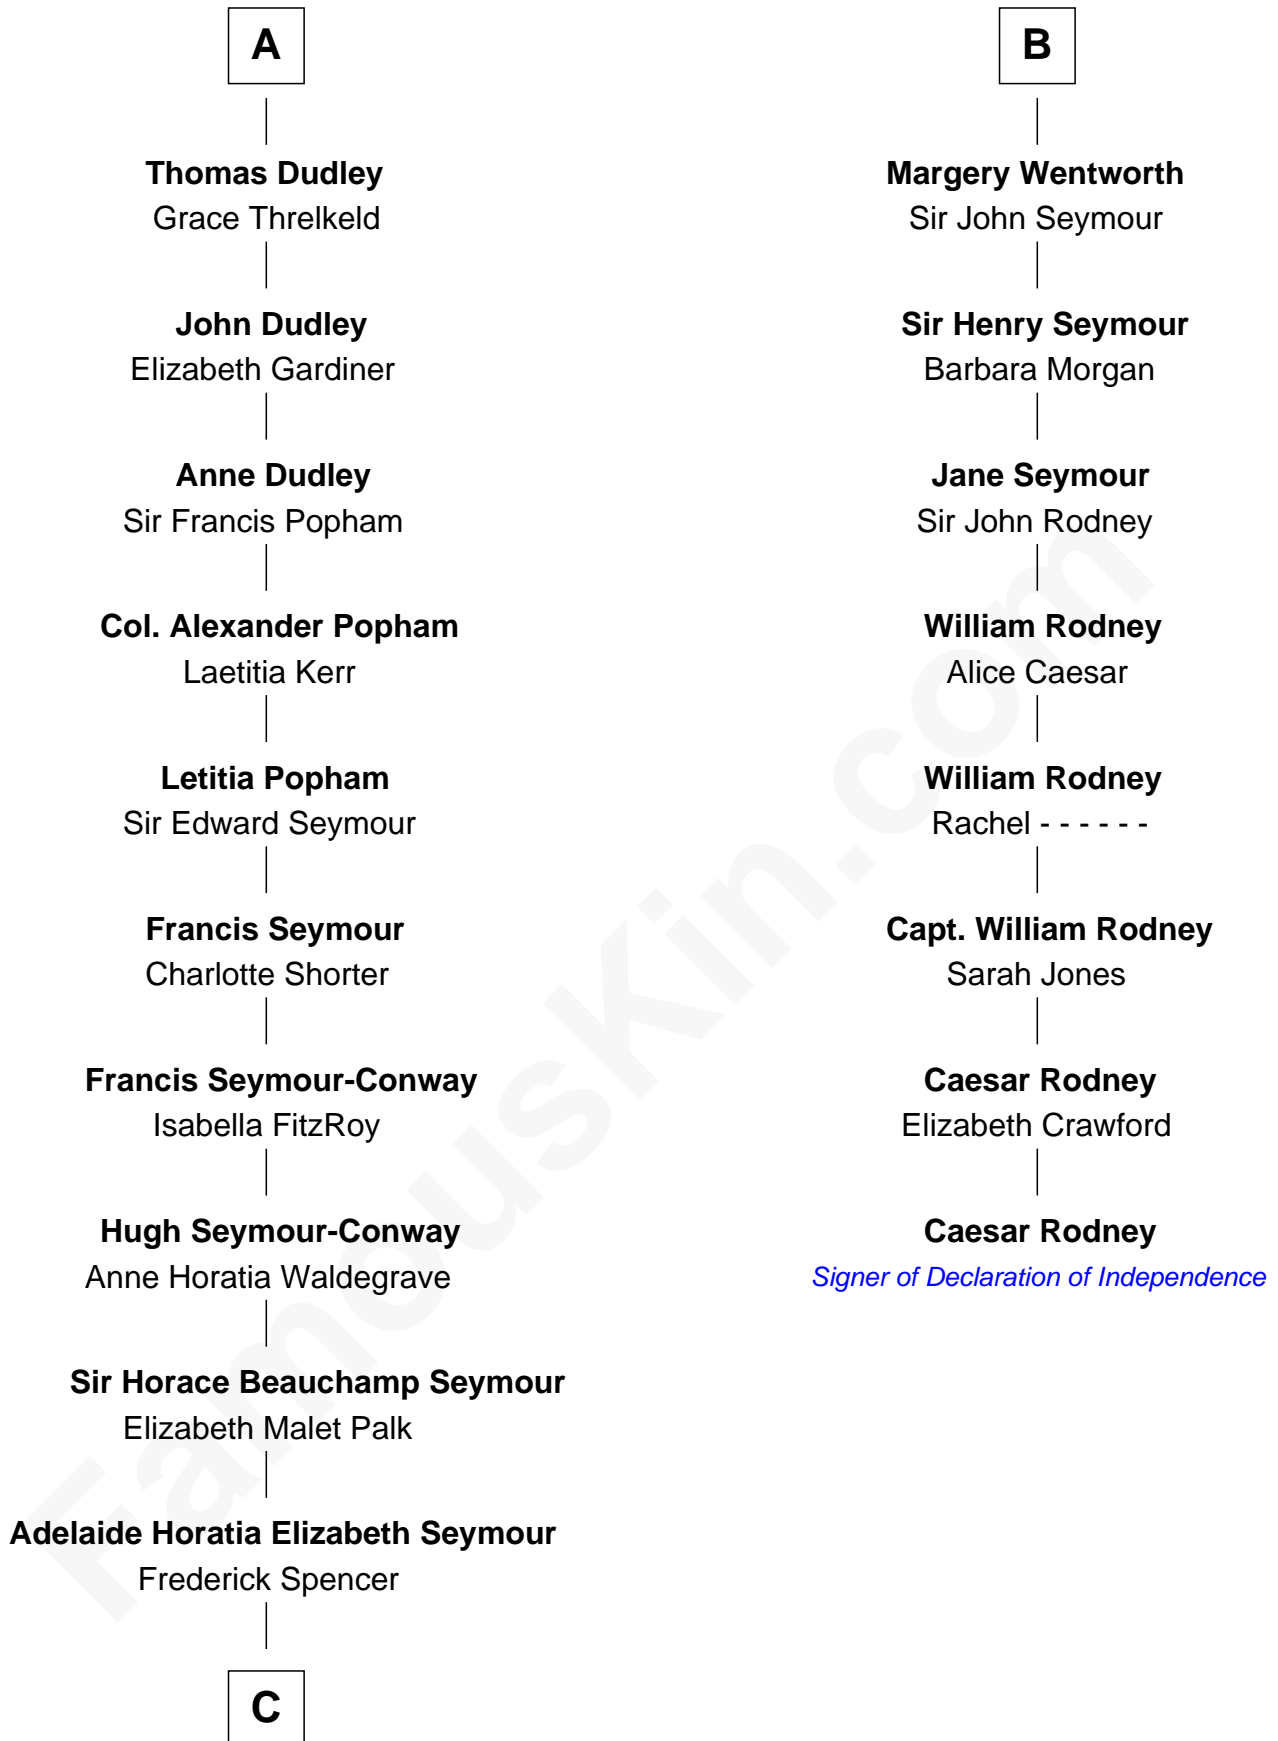

FamousKin.com

Relationship Chart of

Princess Diana

Princess of Wales

14th cousin 6 times removed of

Caesar Rodney
Signer of the Declaration of Independence

C

—
Charles Robert Spencer

Margaret Baring

—
Albert Edward John Spencer

Cynthia Elinor Beatrix Hamilton

—
Edward John Spencer

Frances Ruth Burke Roche

—
Princess Diana

Princess of Wales

FamousKin.com