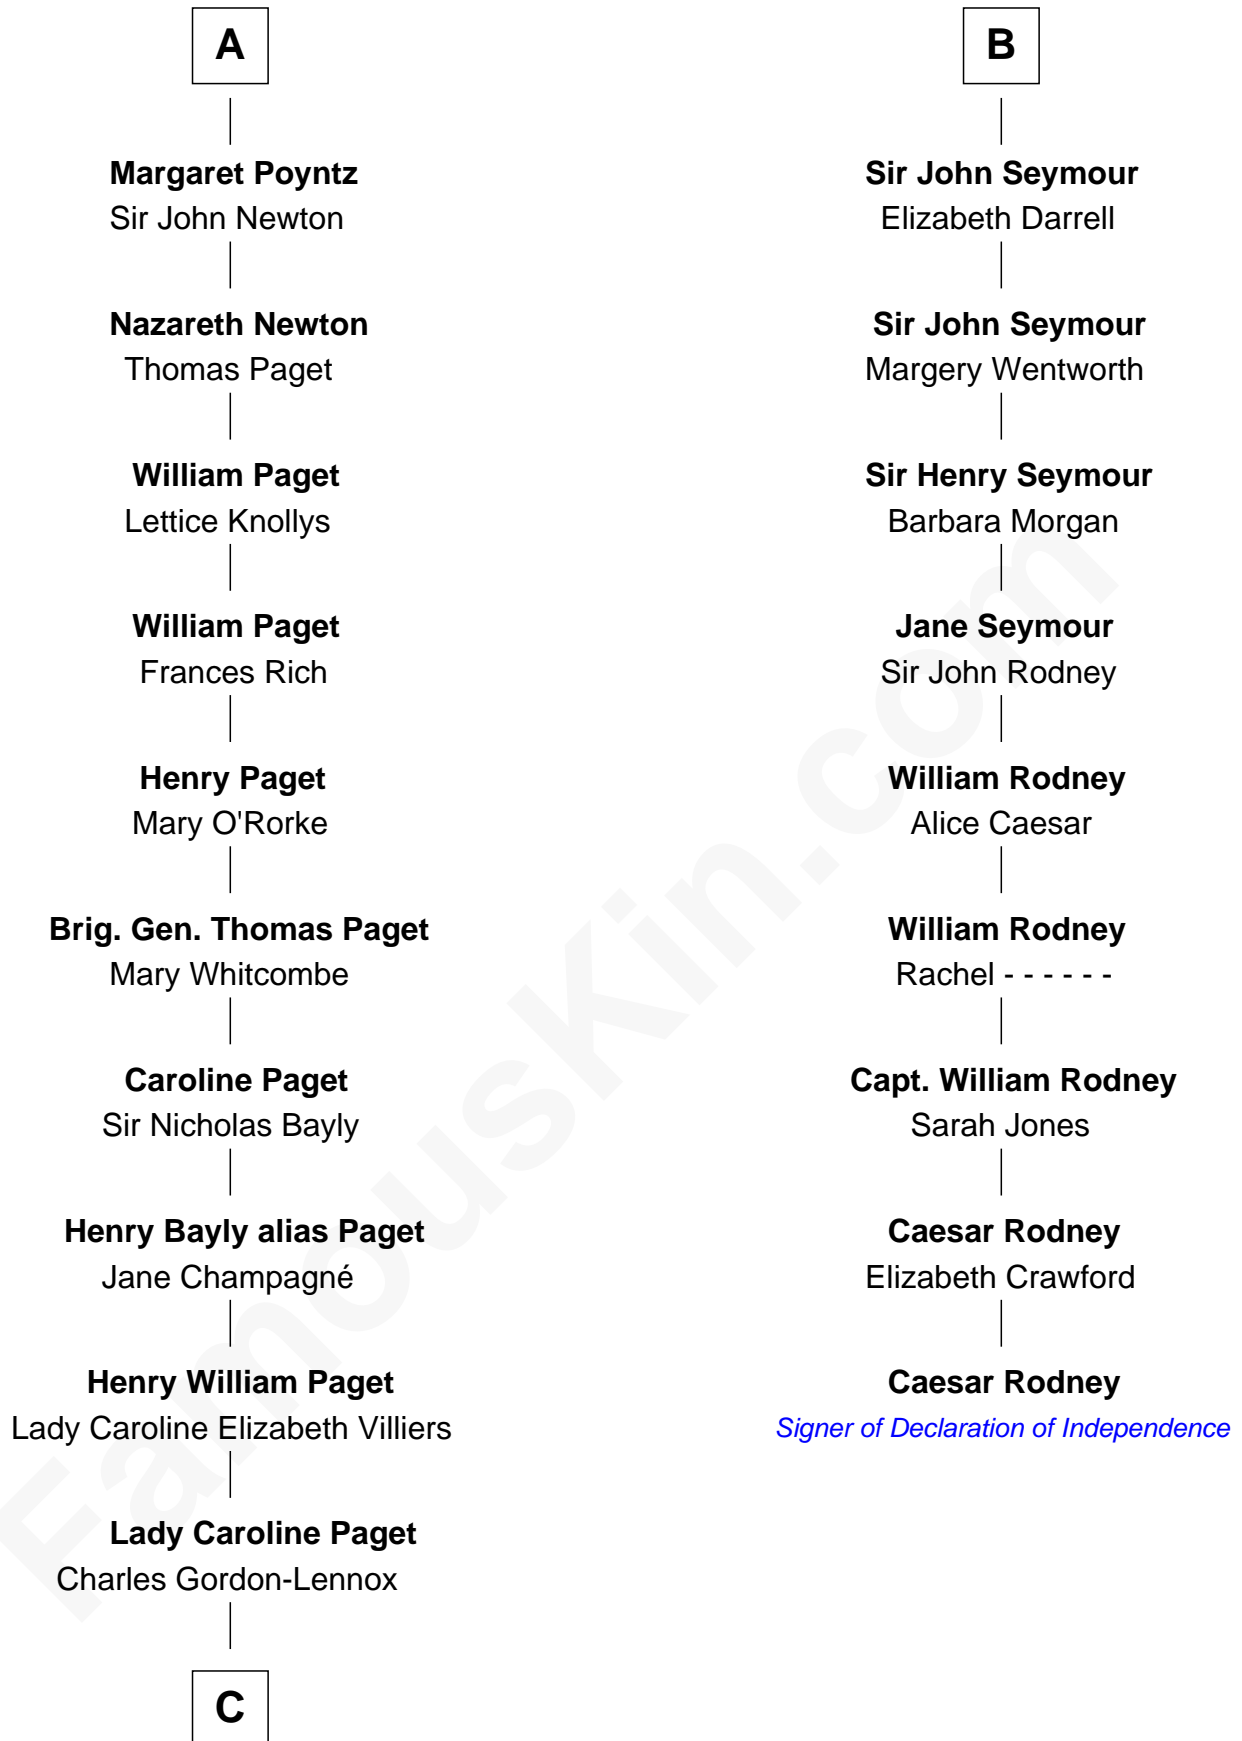

FamousKin.com

Relationship Chart of

Princess Diana

Princess of Wales

15th cousin 6 times removed of

Caesar Rodney
Signer of the Declaration of Independence

C

Cecilia Catherine Gordon-Lennox

Charles George Bingham

Rosalind Cecilia Caroline Bingham

James Albert Edward Hamilton

Cynthia Elinor Beatrix Hamilton

Albert Edward John Spencer

Edward John Spencer

Frances Ruth Burke Roche

Princess Diana