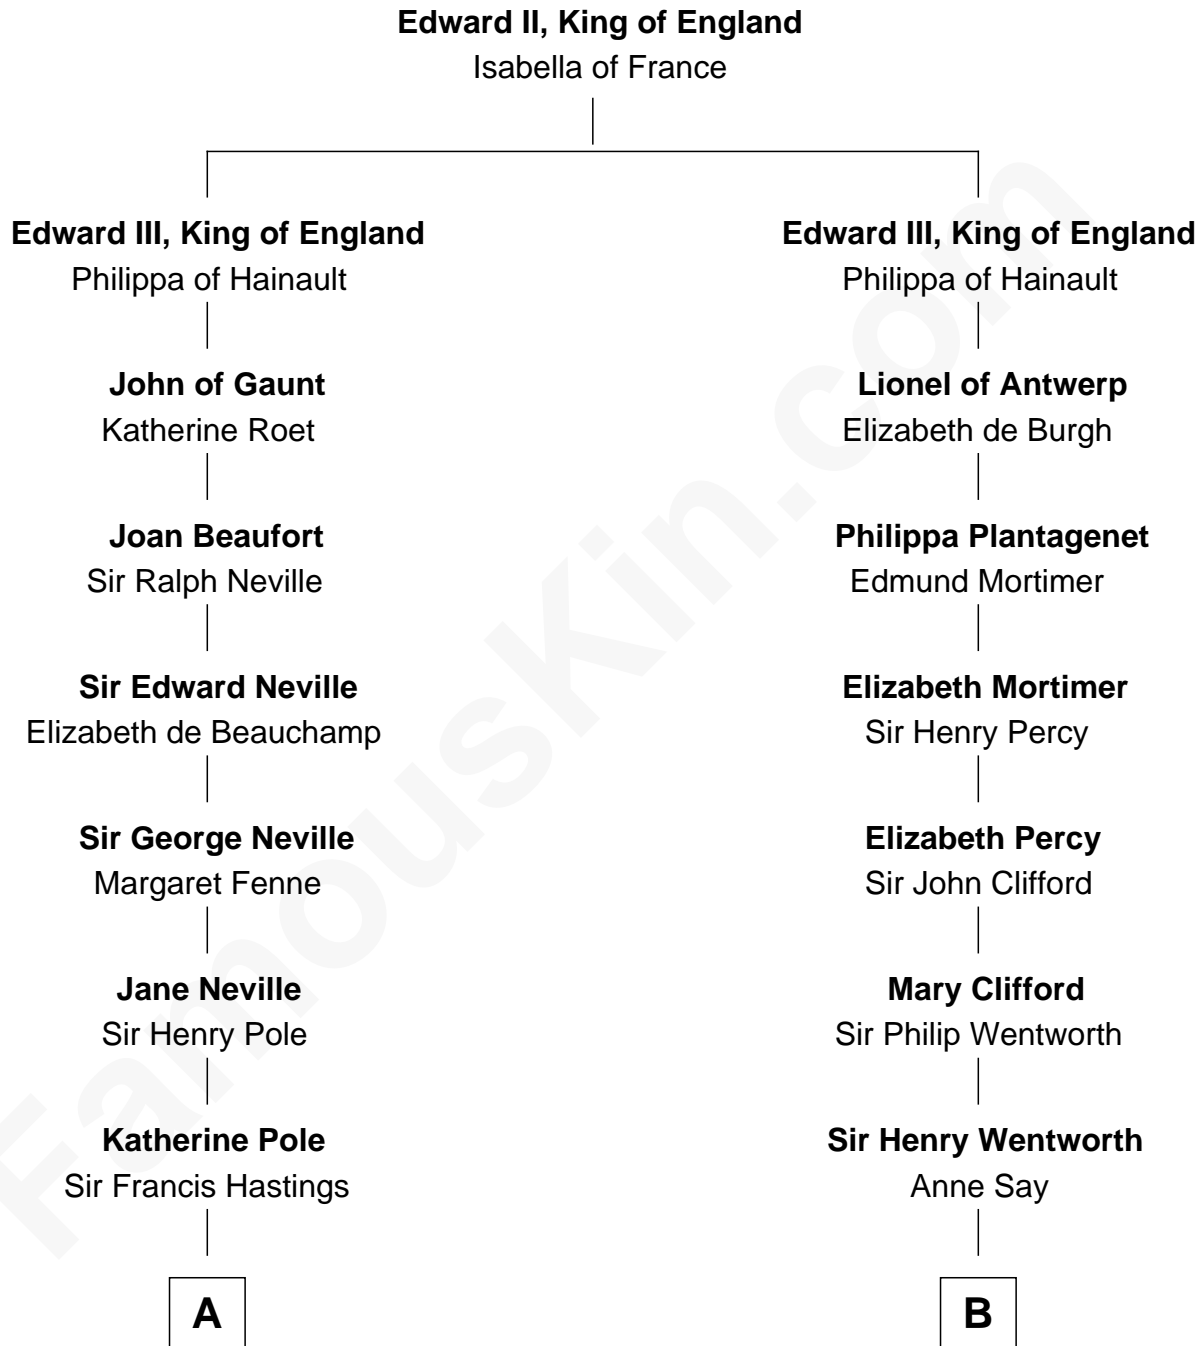

# FamousKin.com Relationship Chart of

**Princess Diana**

*Princess of Wales*

14th cousin 5 times removed of

**Caesar Rodney**

*Signer of the Declaration of Independence*

**C**

—  
**Albert Edward John Spencer**  
Cynthia Elinor Beatrix Hamilton

—  
**Edward John Spencer**  
Frances Ruth Burke Roche

—  
**Princess Diana**  
*Princess of Wales*

FamousKin.com