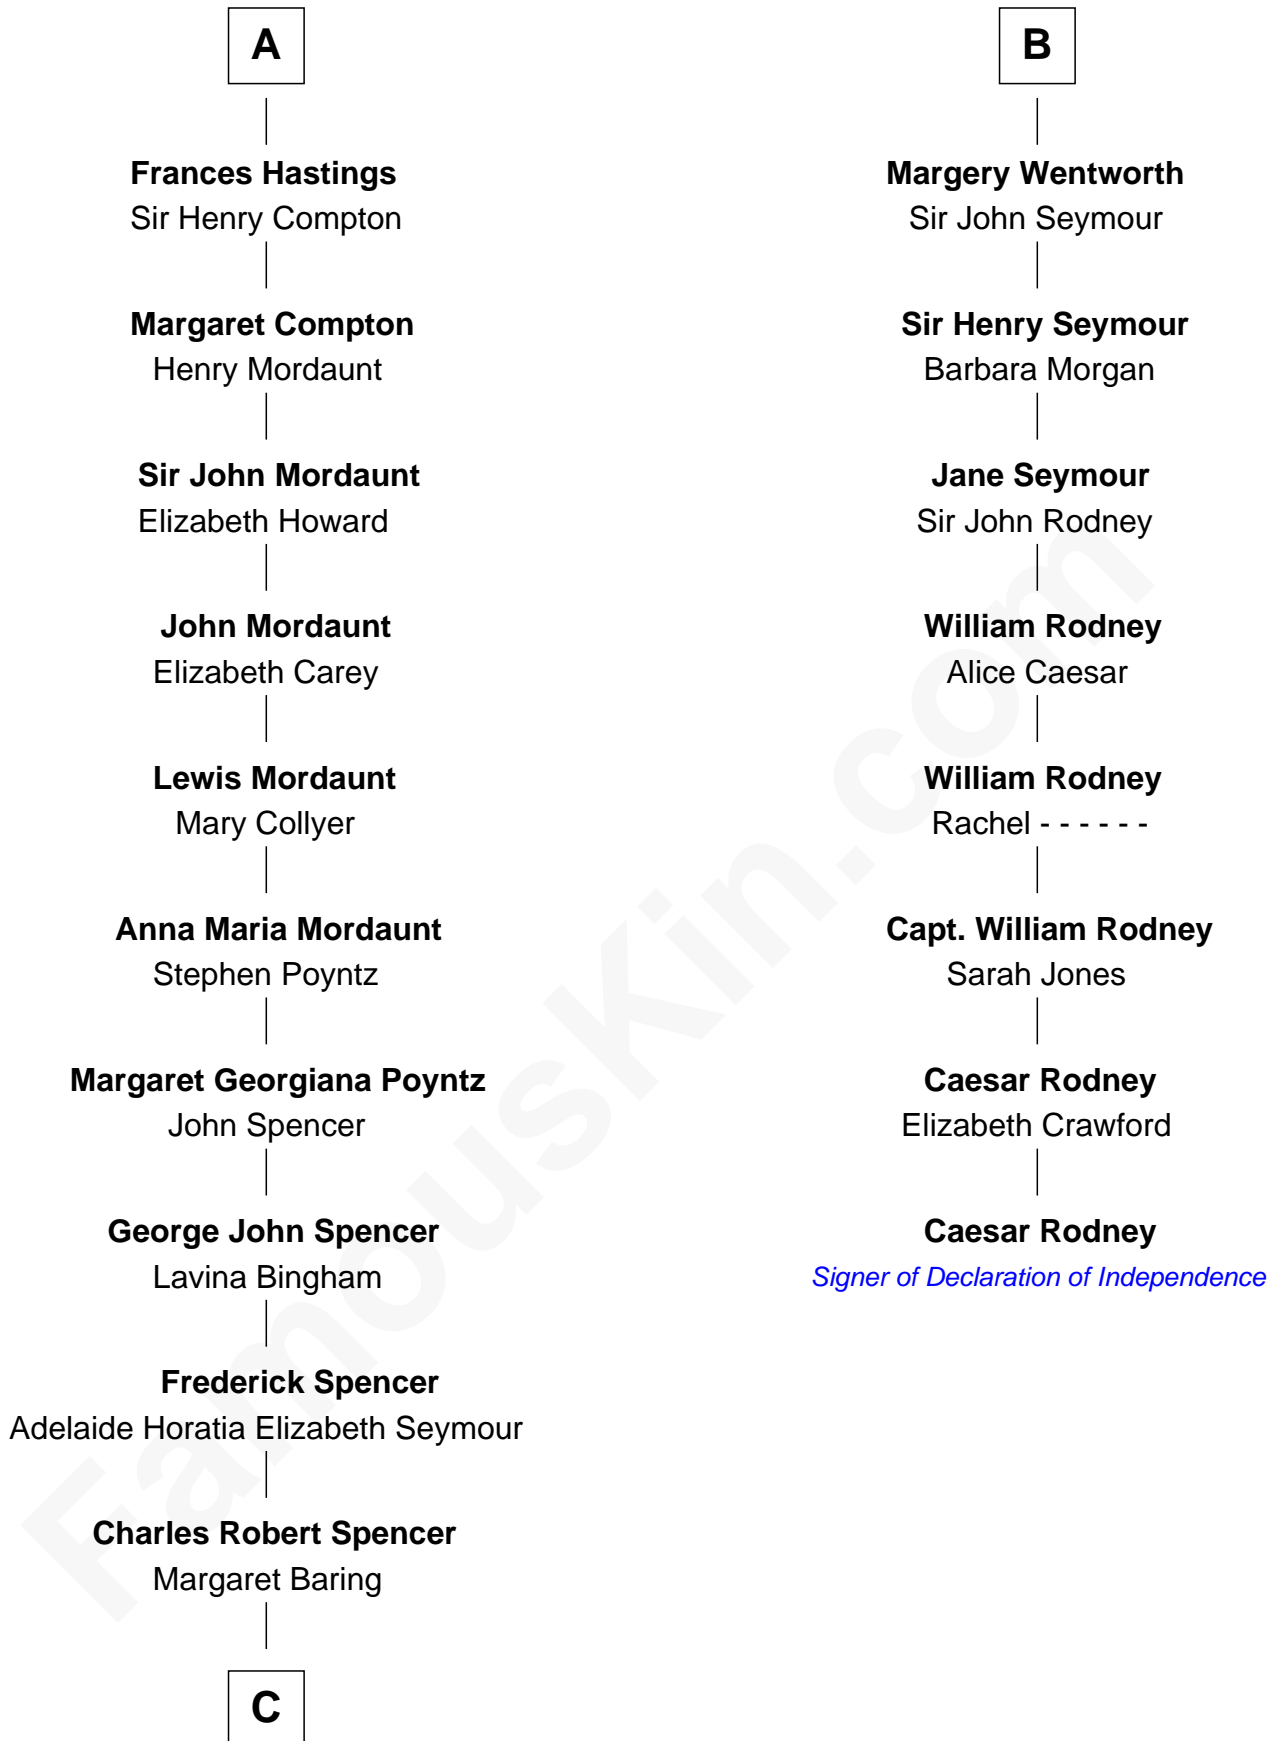

# FamousKin.com Relationship Chart of

**Princess Diana**

*Princess of Wales*

14th cousin 5 times removed of

**Caesar Rodney**

*Signer of the Declaration of Independence*

**C**

—  
**Albert Edward John Spencer**  
Cynthia Elinor Beatrix Hamilton

—  
**Edward John Spencer**  
Frances Ruth Burke Roche

—  
**Princess Diana**  
*Princess of Wales*

FamousKin.com