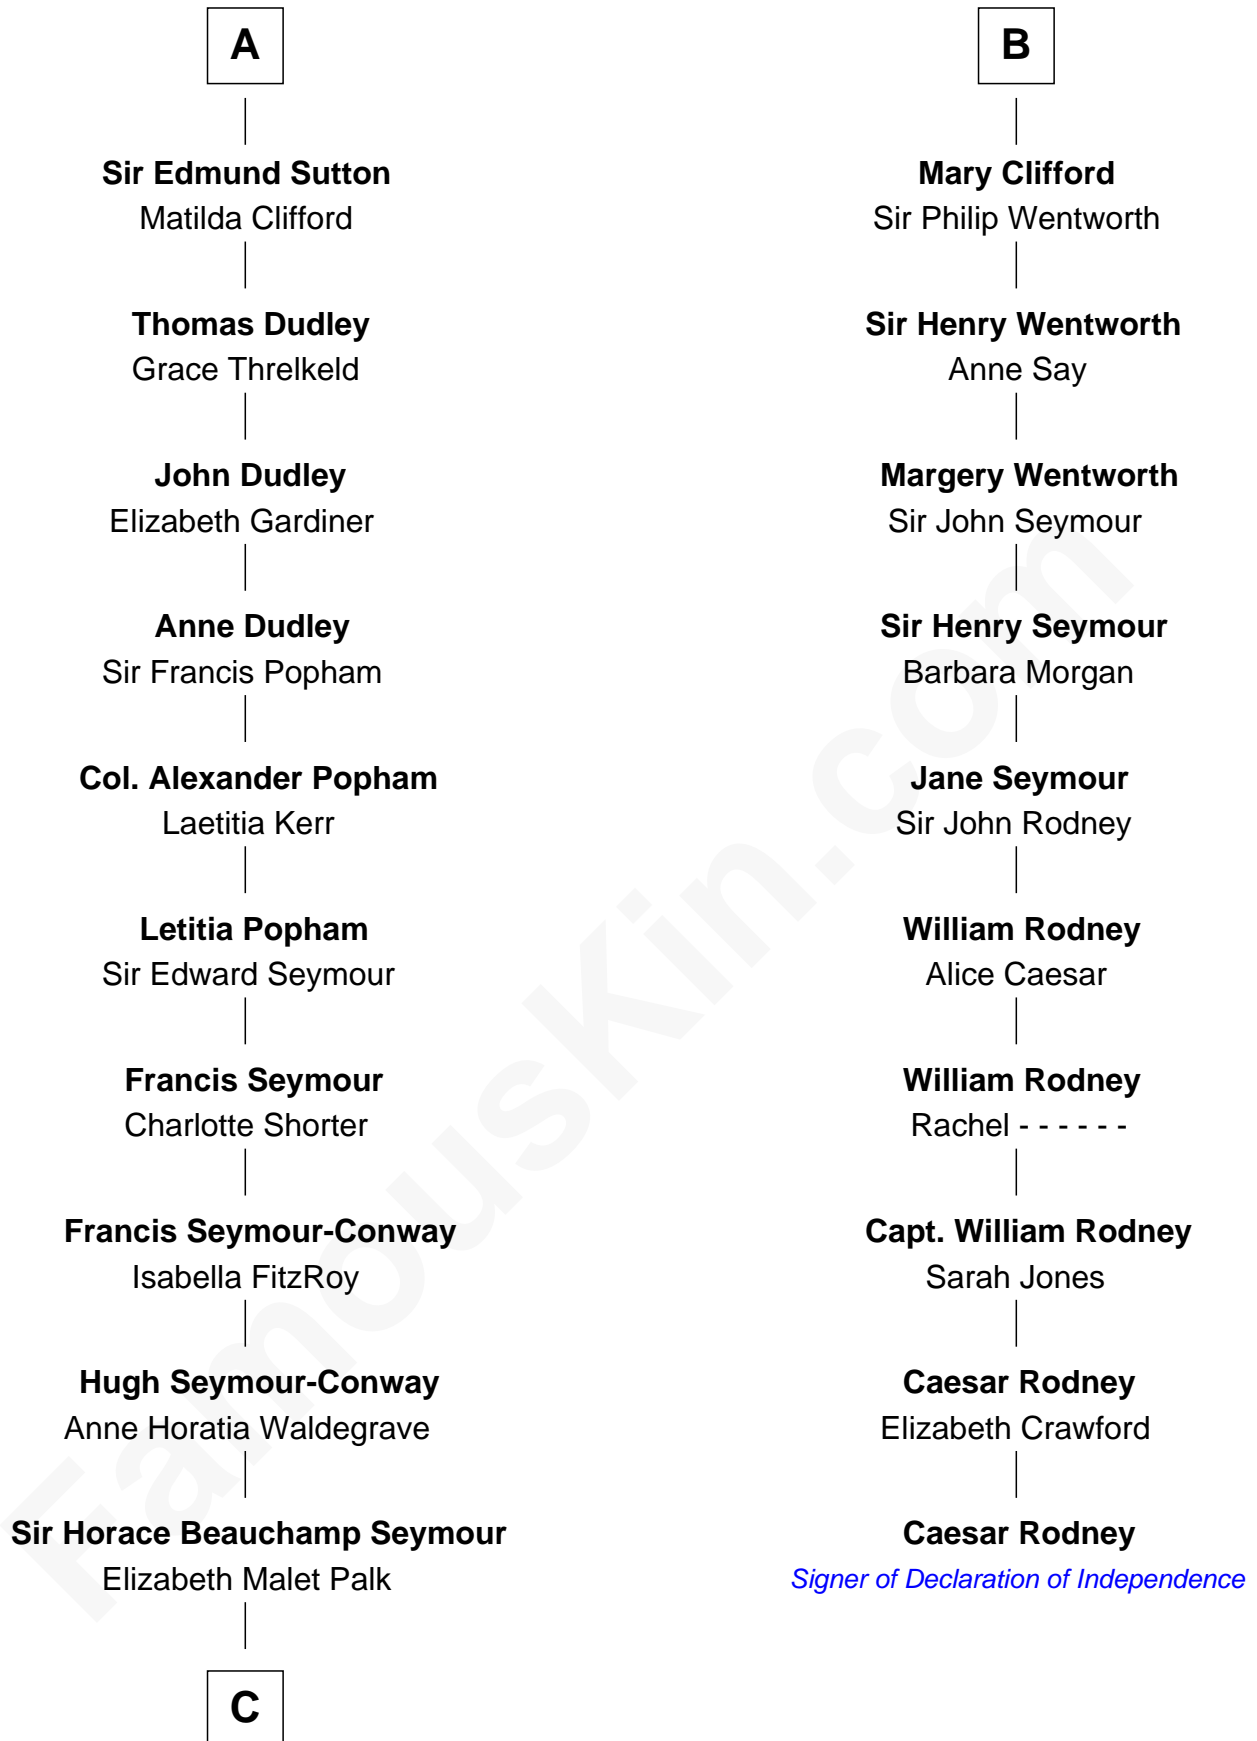

FamousKin.com Relationship Chart of

Princess Diana

Princess of Wales

16th cousin 5 times removed of

Caesar Rodney

Signer of the Declaration of Independence

C

Adelaide Horatia Elizabeth Seymour

Frederick Spencer

Charles Robert Spencer

Margaret Baring

Albert Edward John Spencer

Cynthia Elinor Beatrix Hamilton

Edward John Spencer

Frances Ruth Burke Roche

Princess Diana