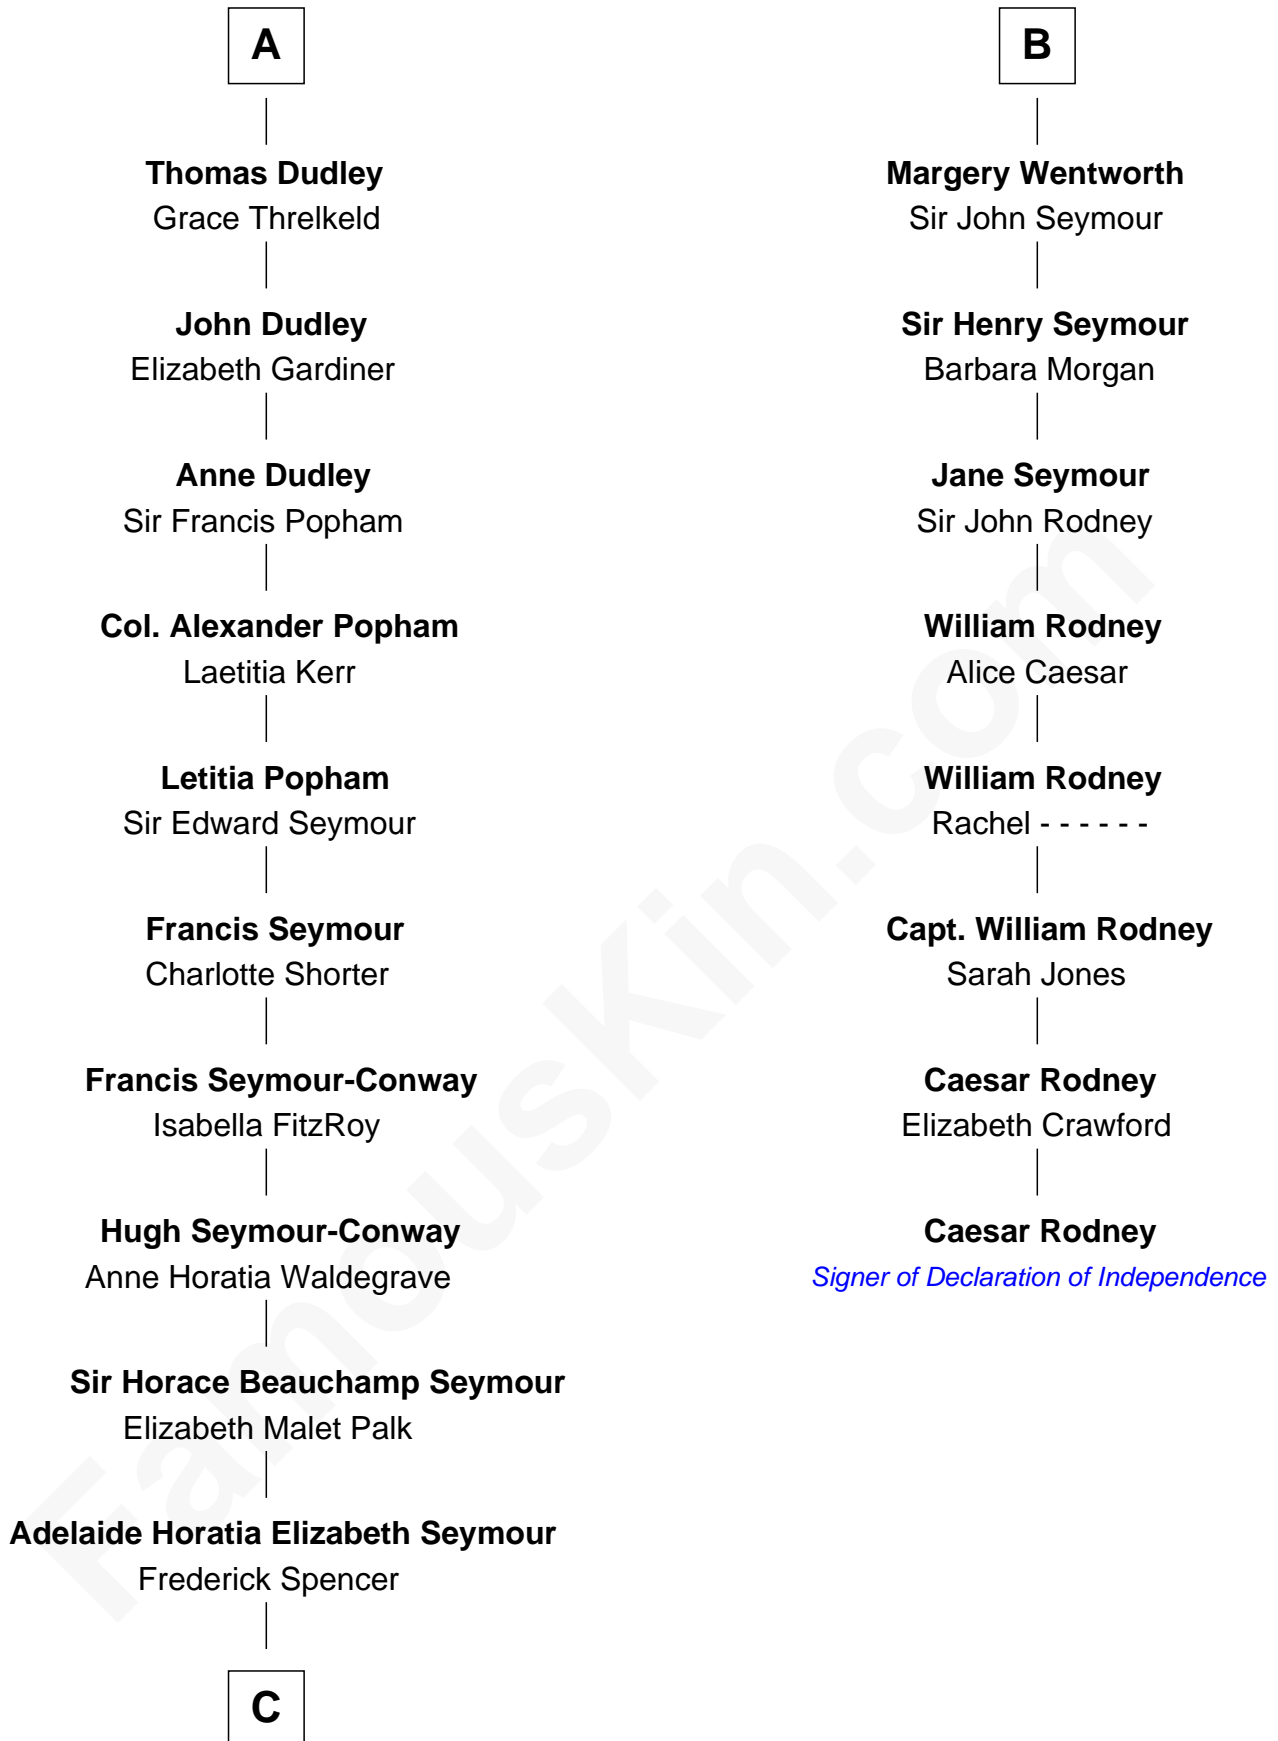

# FamousKin.com Relationship Chart of

**Princess Diana**

*Princess of Wales*

14th cousin 6 times removed of

**Caesar Rodney**

*Signer of the Declaration of Independence*

**Sir Patrick de Chaworth**

Isabella de Beauchamp

**C**

—  
**Charles Robert Spencer**

Margaret Baring

—  
**Albert Edward John Spencer**

Cynthia Elinor Beatrix Hamilton

—  
**Edward John Spencer**

Frances Ruth Burke Roche

—  
**Princess Diana**

*Princess of Wales*

FamousKin.com