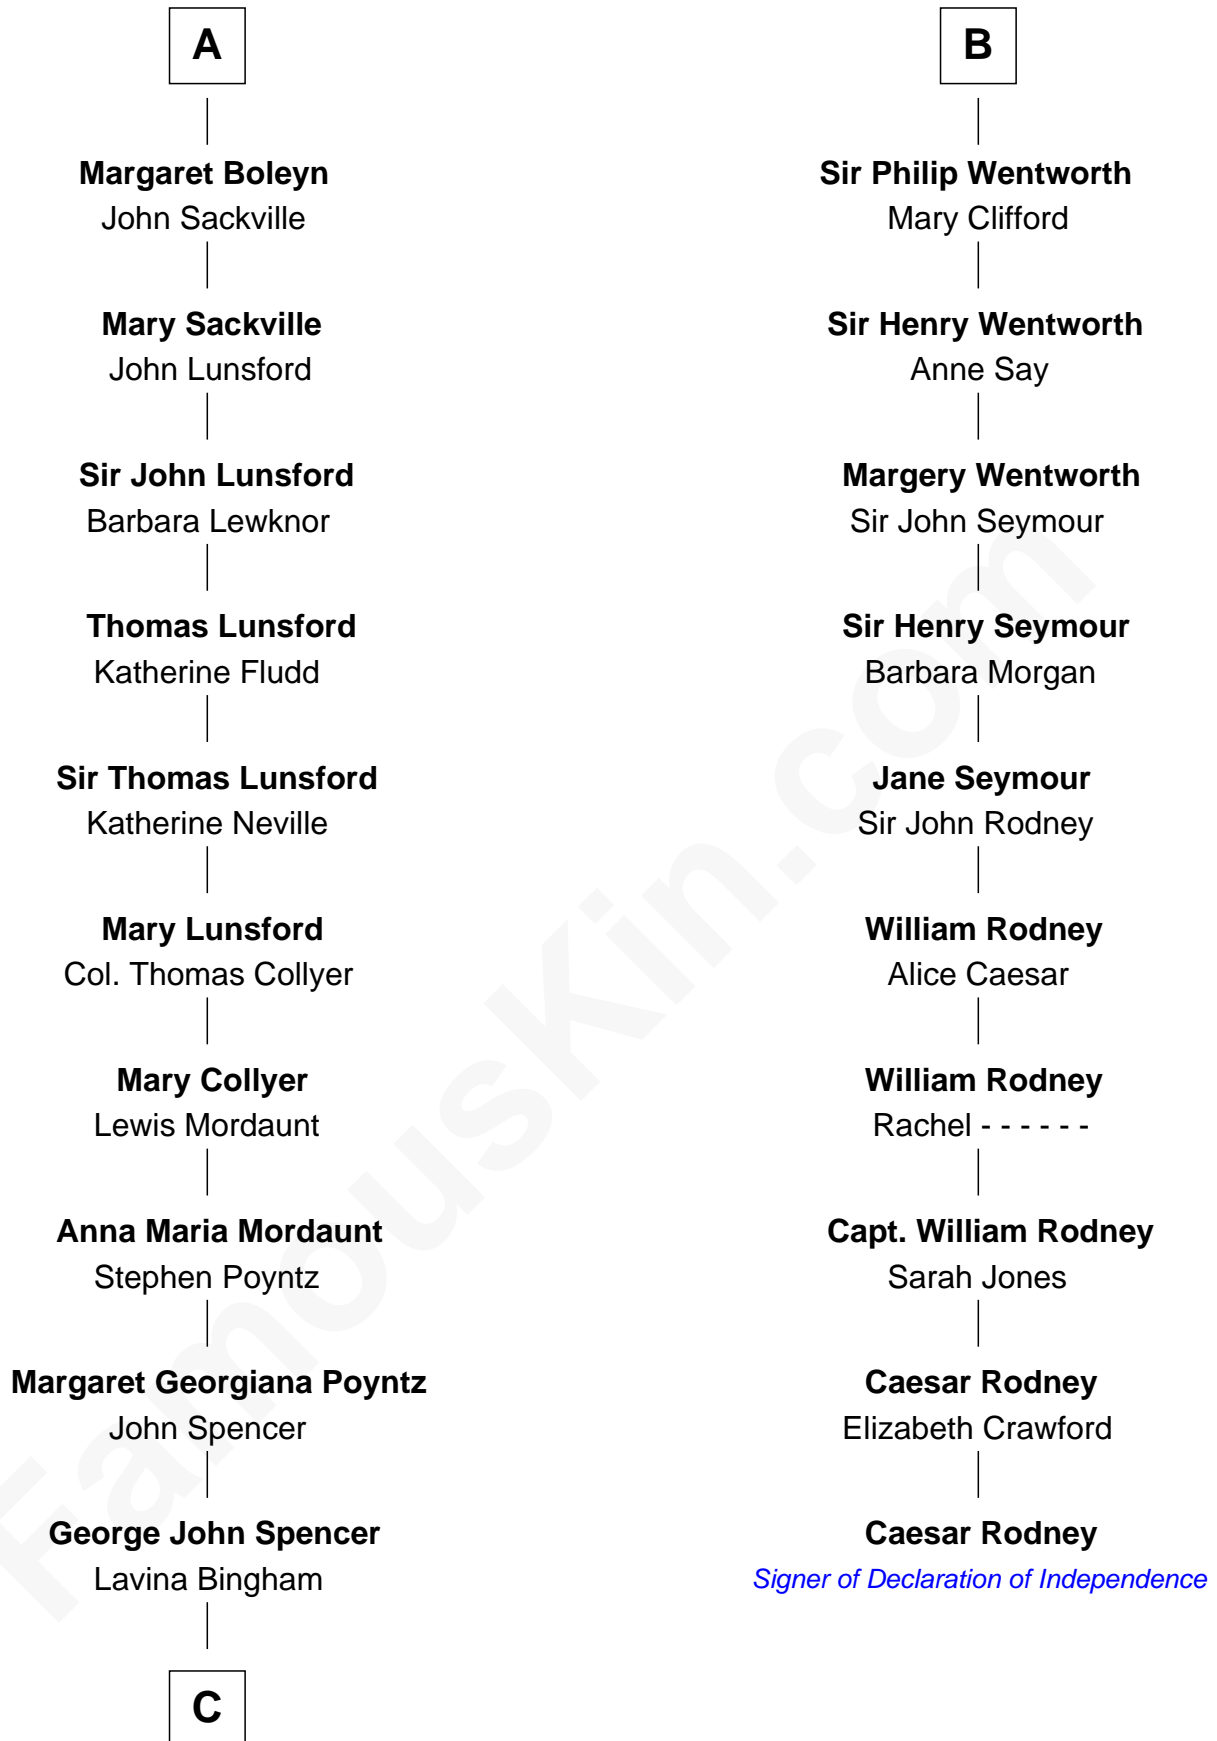

FamousKin.com Relationship Chart of

Princess Diana

Princess of Wales

16th cousin 5 times removed of

Caesar Rodney

Signer of the Declaration of Independence

Sir John FitzGeoffrey

Isabel le Bigod

C

—
Frederick Spencer

Adelaide Horatia Elizabeth Seymour

—
Charles Robert Spencer

Margaret Baring

—
Albert Edward John Spencer

Cynthia Elinor Beatrix Hamilton

—
Edward John Spencer