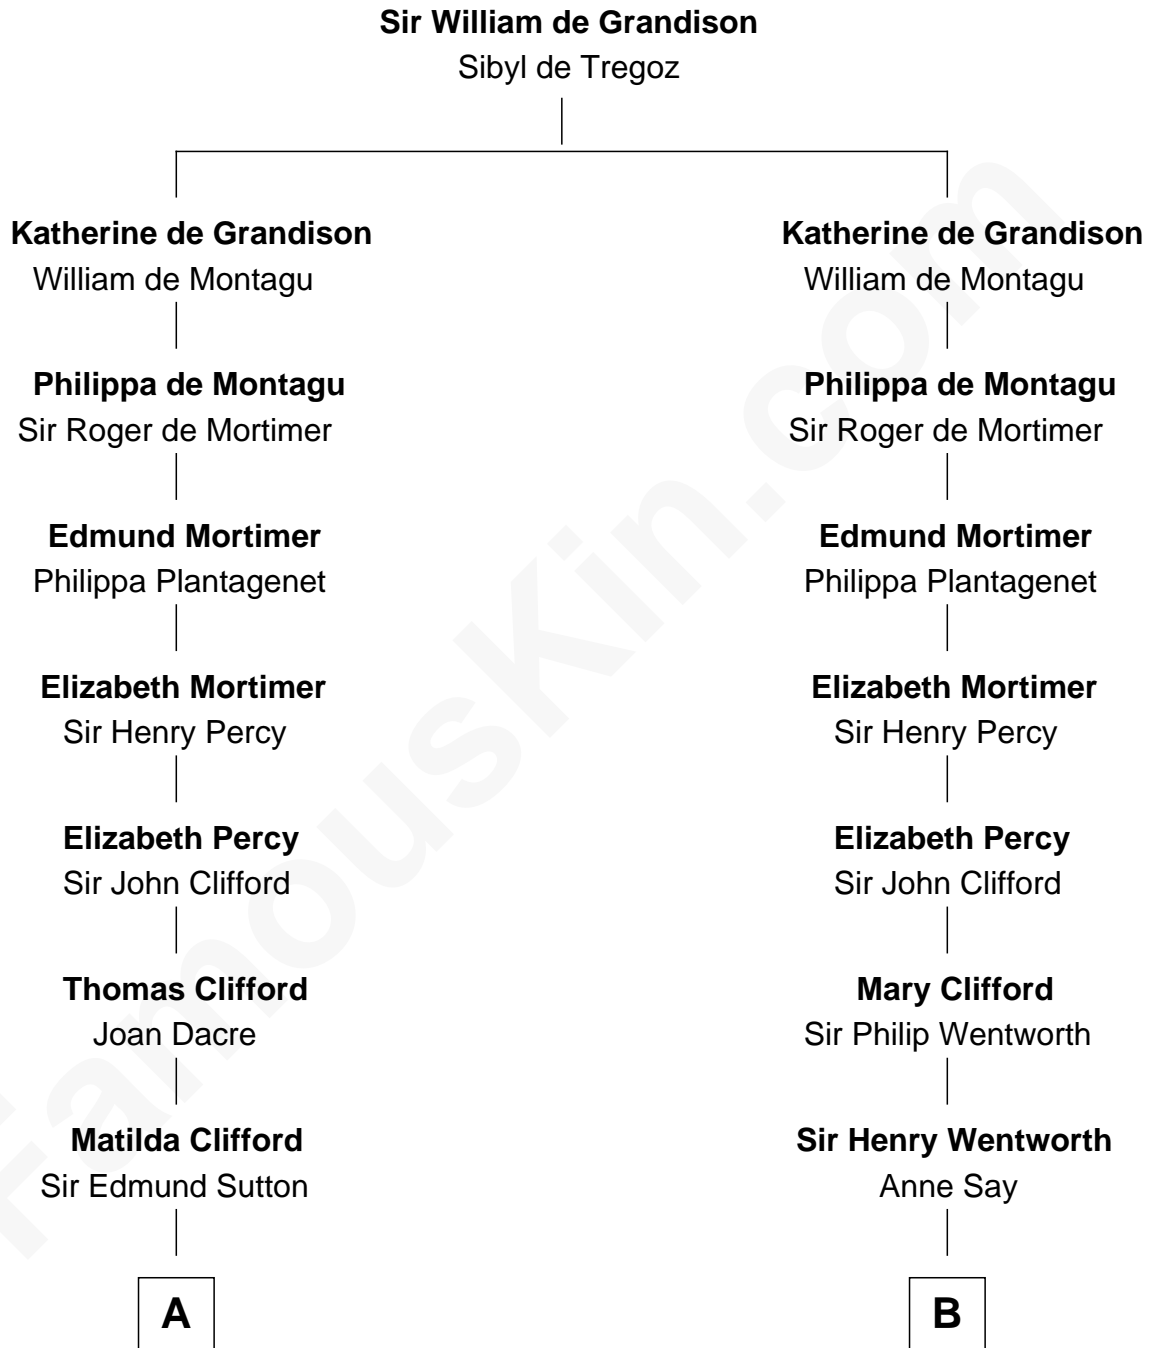

# FamousKin.com Relationship Chart of

**Princess Diana**

*Princess of Wales*

14th cousin 6 times removed of

**Caesar Rodney**

*Signer of the Declaration of Independence*

**C**

—  
**Charles Robert Spencer**

Margaret Baring

—  
**Albert Edward John Spencer**

Cynthia Elinor Beatrix Hamilton

—  
**Edward John Spencer**

Frances Ruth Burke Roche

—  
**Princess Diana**

*Princess of Wales*

FamousKin.com