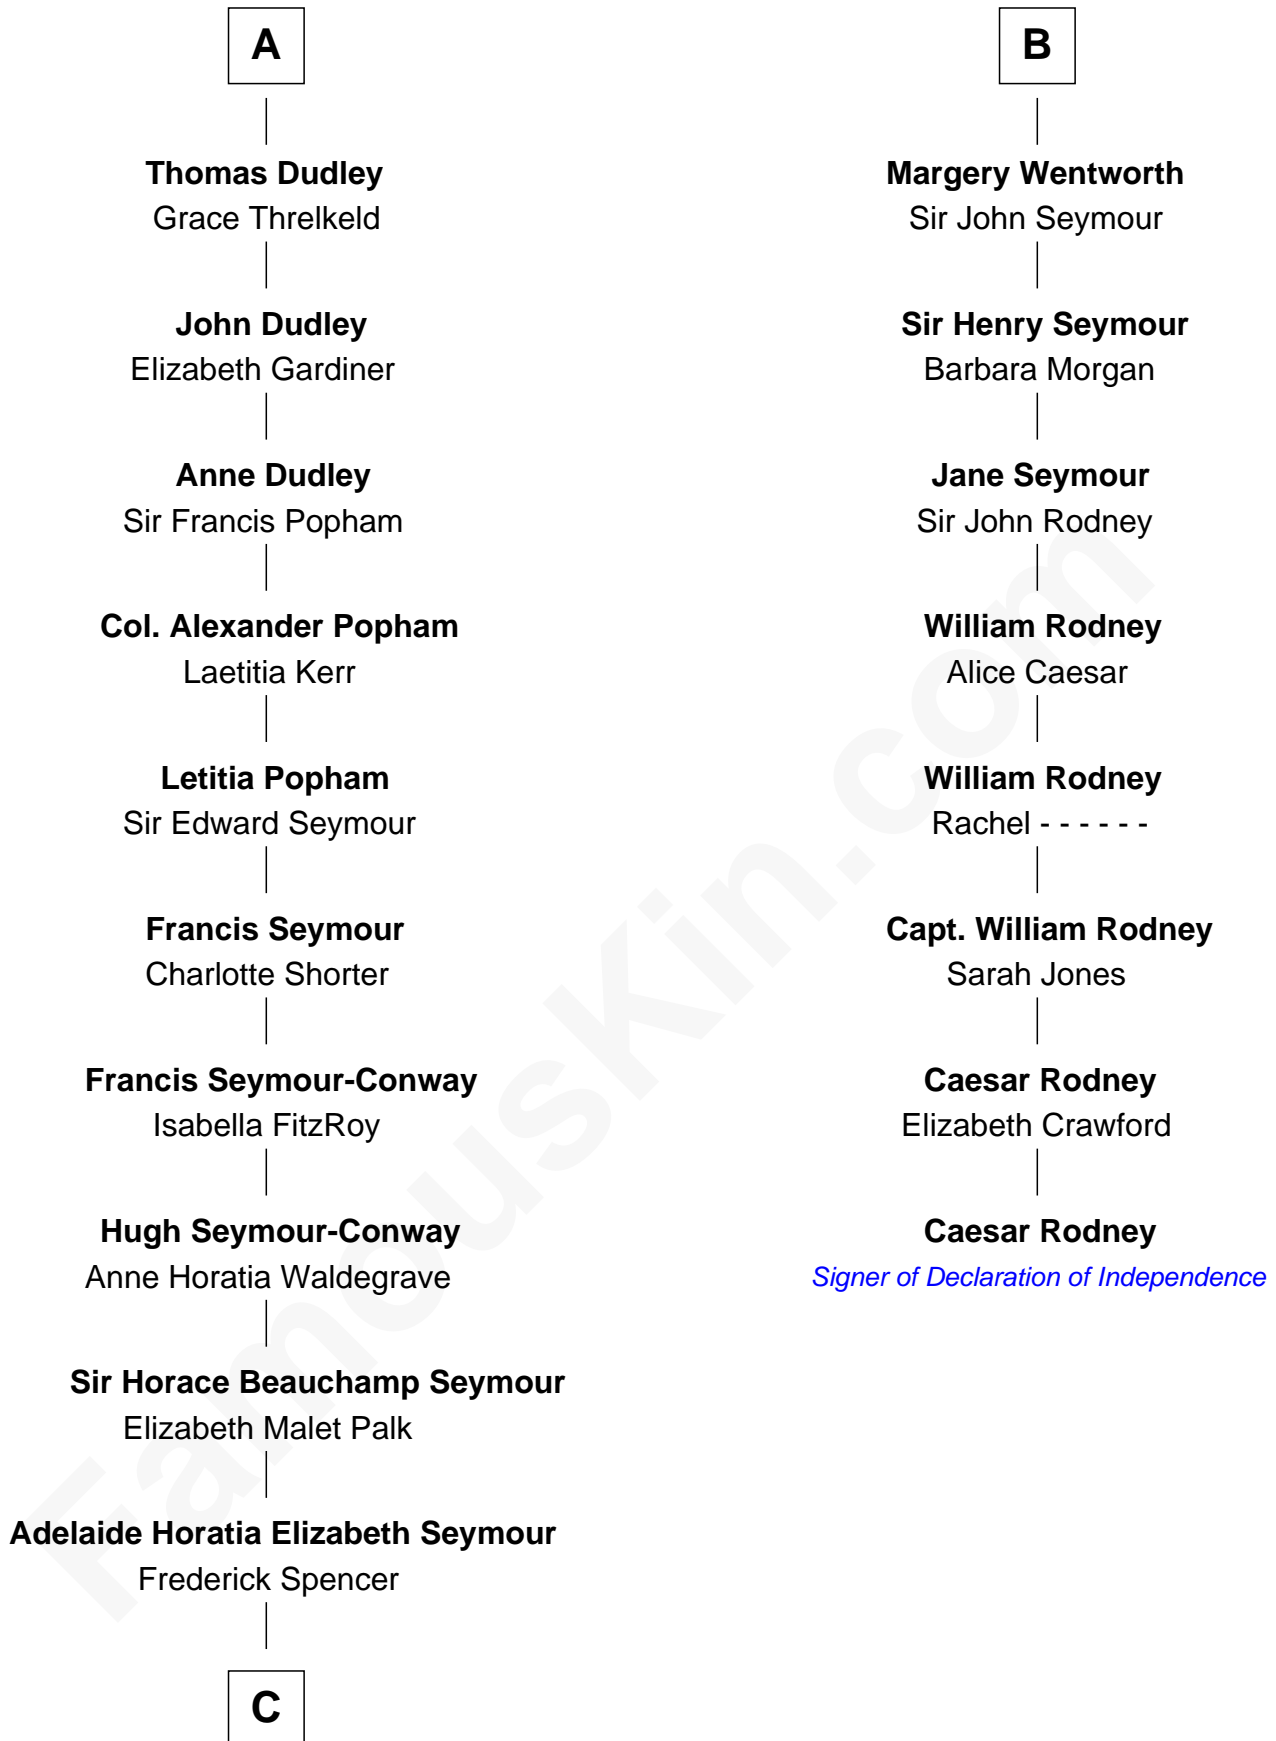

# FamousKin.com Relationship Chart of

**Princess Diana**

*Princess of Wales*

14th cousin 6 times removed of

**Caesar Rodney**

*Signer of the Declaration of Independence*

**C**

—  
**Charles Robert Spencer**

Margaret Baring

—  
**Albert Edward John Spencer**

Cynthia Elinor Beatrix Hamilton

—  
**Edward John Spencer**

Frances Ruth Burke Roche

—  
**Princess Diana**

*Princess of Wales*

FamousKin.com