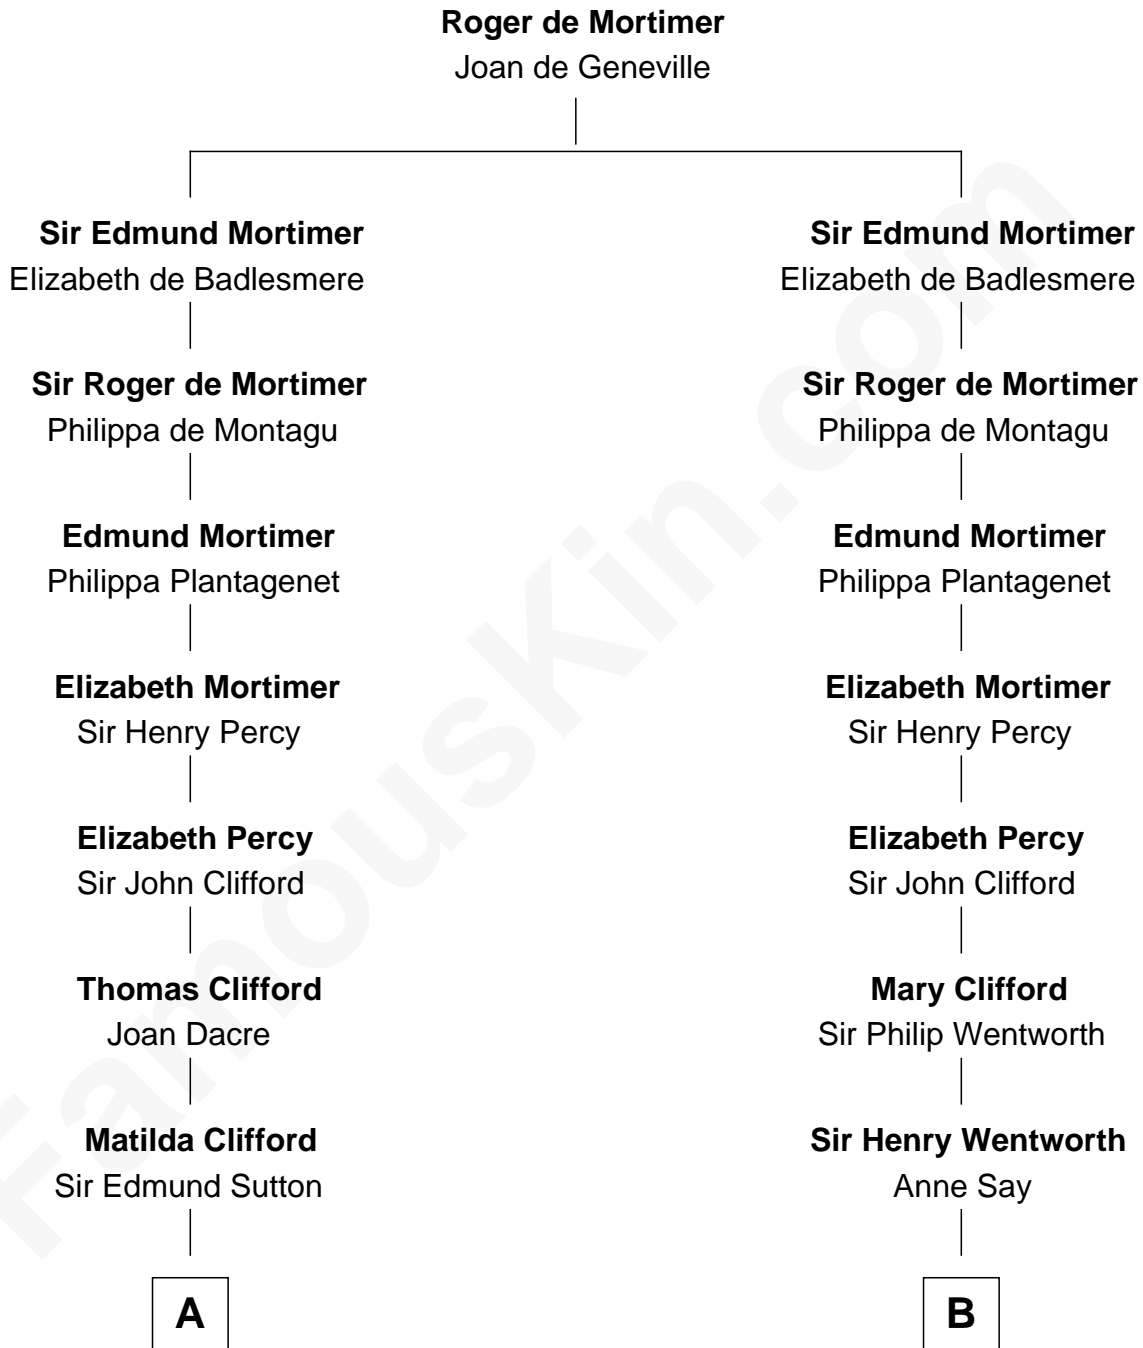

FamousKin.com

Relationship Chart of

Princess Diana

Princess of Wales

14th cousin 6 times removed of

Caesar Rodney
Signer of the Declaration of Independence

C

—
Charles Robert Spencer

Margaret Baring

—
Albert Edward John Spencer

Cynthia Elinor Beatrix Hamilton

—
Edward John Spencer

Frances Ruth Burke Roche

—
Princess Diana

Princess of Wales

FamousKin.com