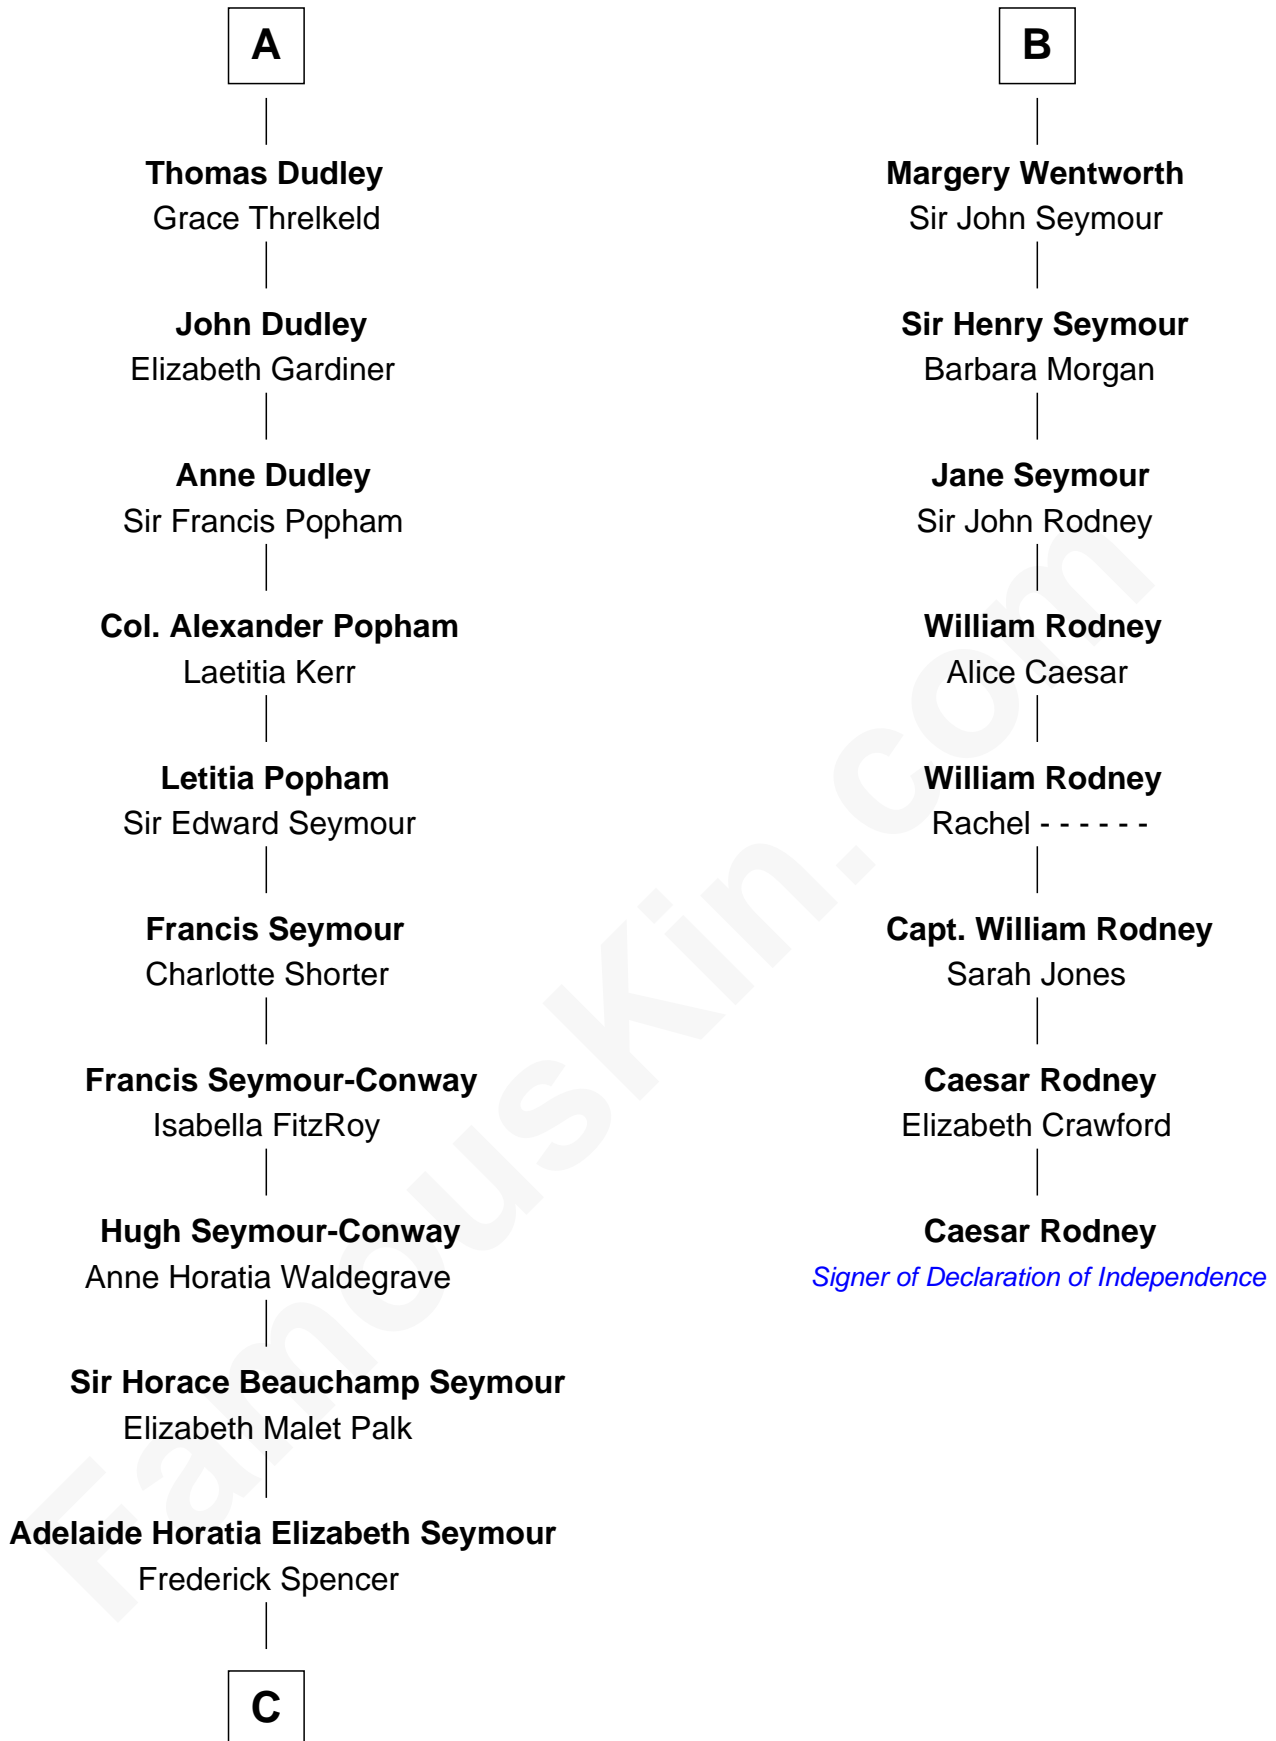

FamousKin.com

Relationship Chart of

Princess Diana

Princess of Wales

14th cousin 6 times removed of

Caesar Rodney
Signer of the Declaration of Independence

C

—
Charles Robert Spencer

Margaret Baring

—
Albert Edward John Spencer

Cynthia Elinor Beatrix Hamilton

—
Edward John Spencer

Frances Ruth Burke Roche

—
Princess Diana

Princess of Wales

FamousKin.com