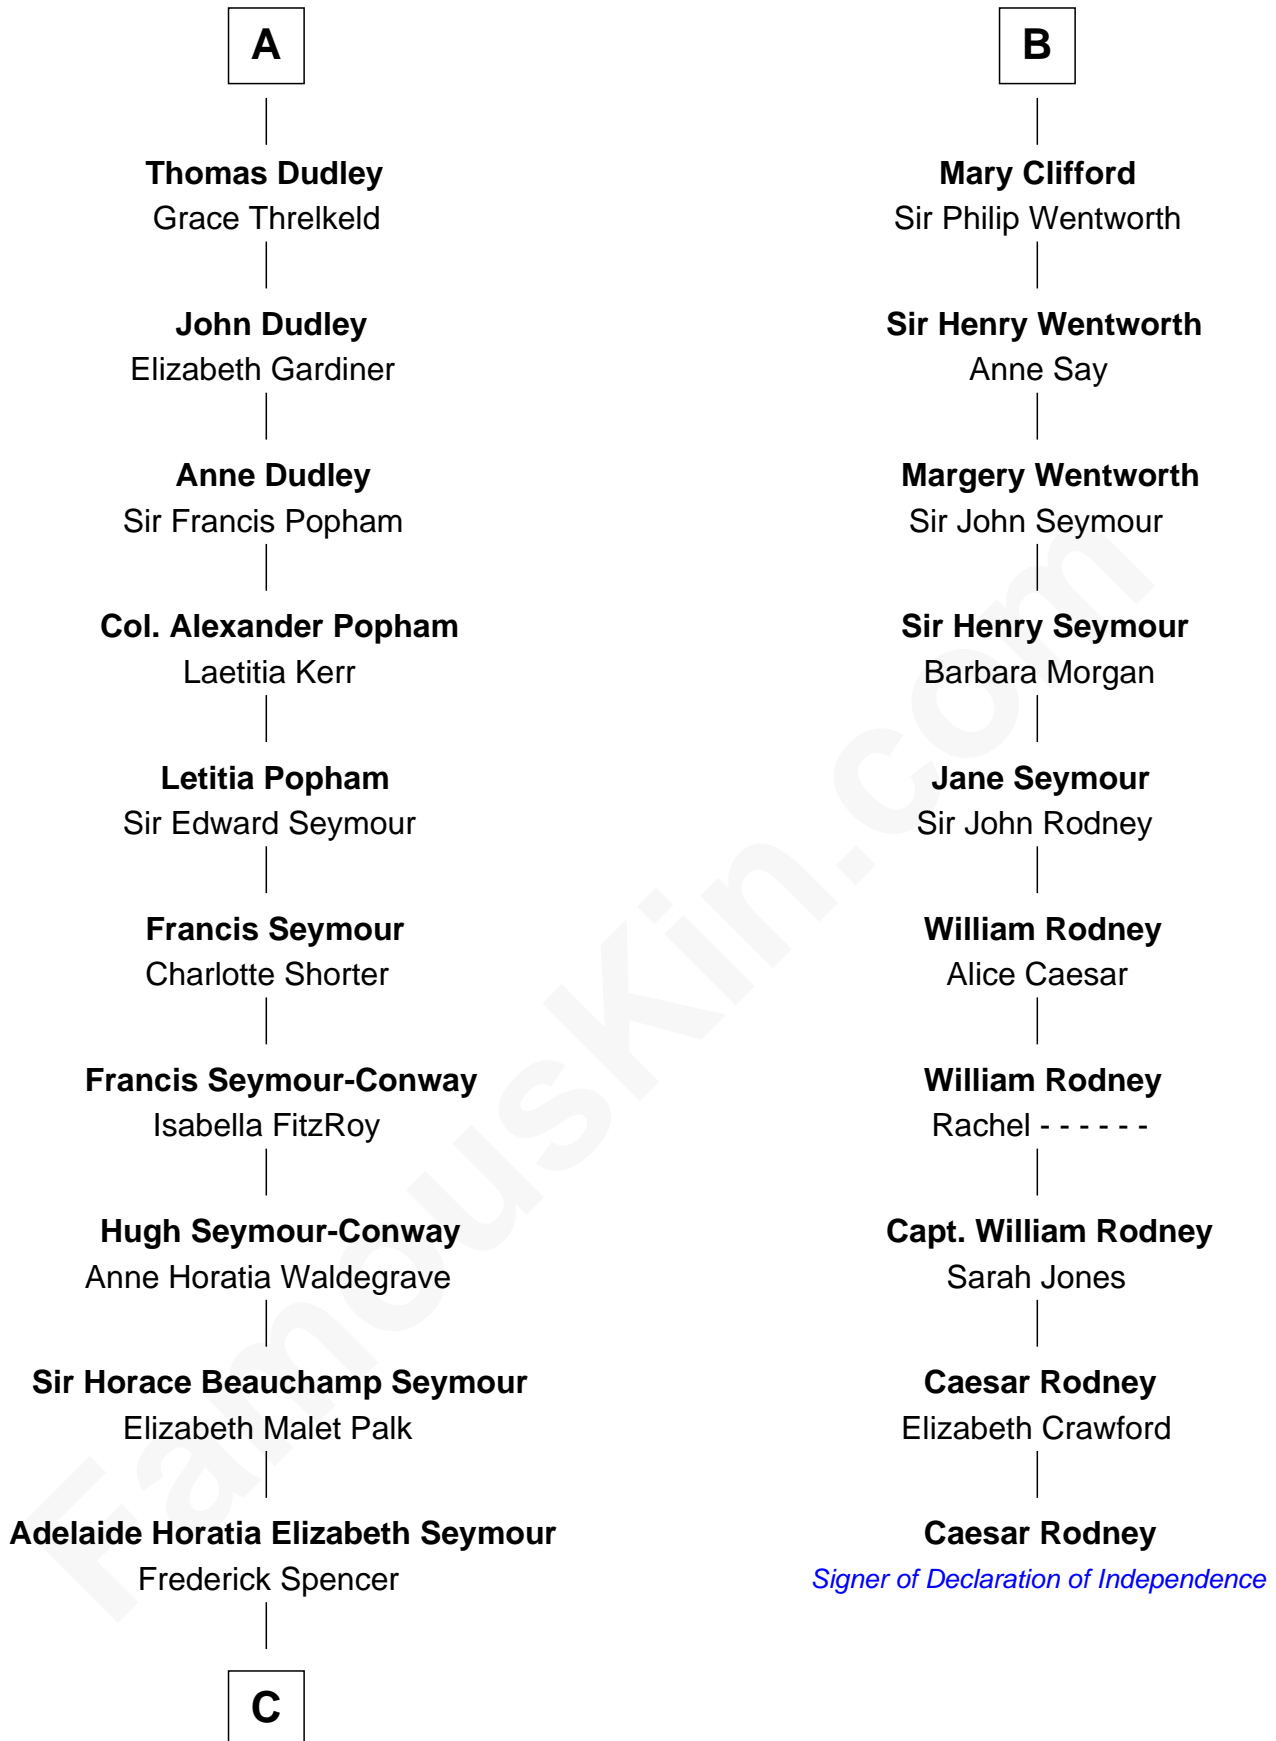

FamousKin.com Relationship Chart of

Princess Diana

Princess of Wales

16th cousin 4 times removed of

Caesar Rodney

Signer of the Declaration of Independence

Sir Roger de Quincy

Helen of Galloway

C

—
Charles Robert Spencer

Margaret Baring

—
Albert Edward John Spencer

Cynthia Elinor Beatrix Hamilton

—
Edward John Spencer

Frances Ruth Burke Roche

—
Princess Diana