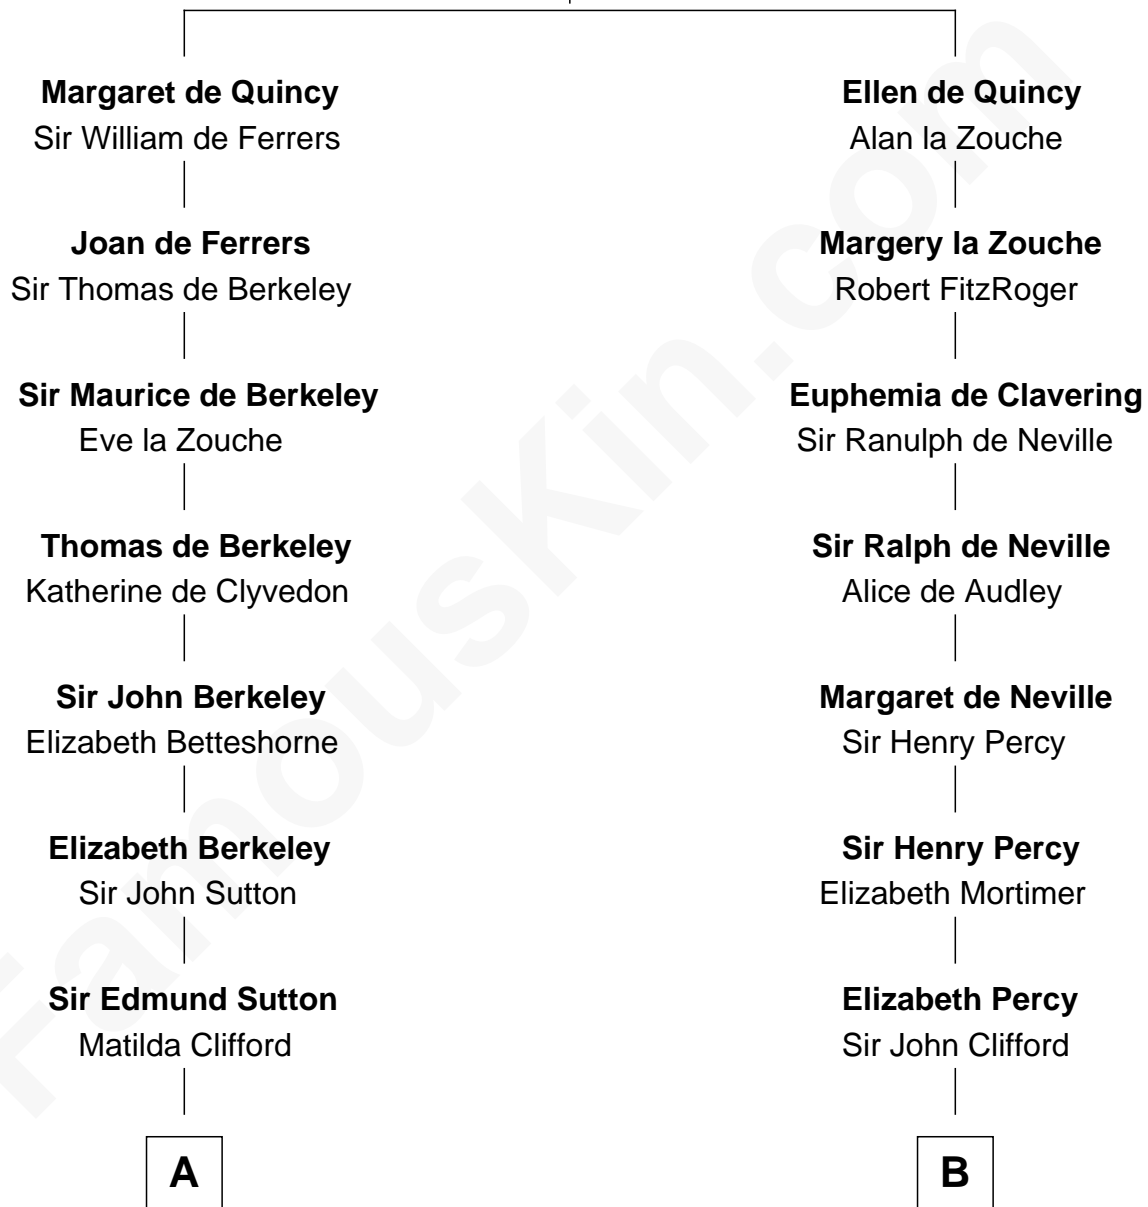

FamousKin.com Relationship Chart of

Princess Diana

Princess of Wales

16th cousin 4 times removed of

Caesar Rodney

Signer of the Declaration of Independence

Sir Roger de Quincy

Helen of Galloway

C

—
Charles Robert Spencer

Margaret Baring

—
Albert Edward John Spencer

Cynthia Elinor Beatrix Hamilton

—
Edward John Spencer

Frances Ruth Burke Roche

—
Princess Diana