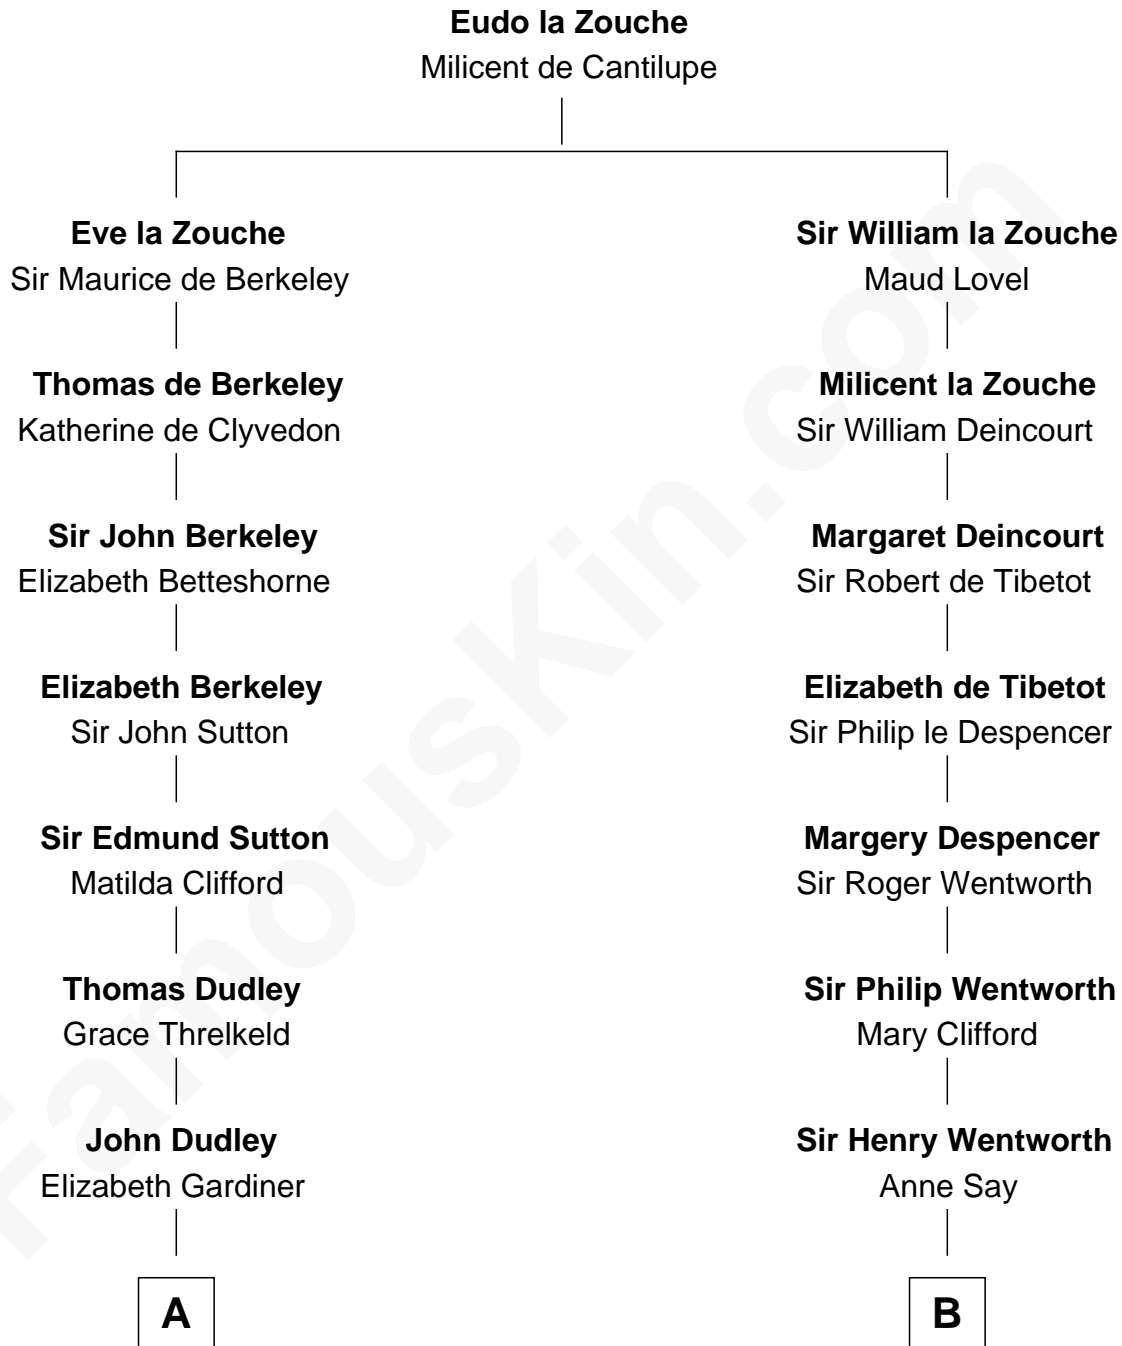

FamousKin.com Relationship Chart of

Princess Diana

Princess of Wales

14th cousin 4 times removed of

Caesar Rodney

Signer of the Declaration of Independence

C

Edward John Spencer
Frances Ruth Burke Roche

Princess Diana
Princess of Wales

FamousKin.com