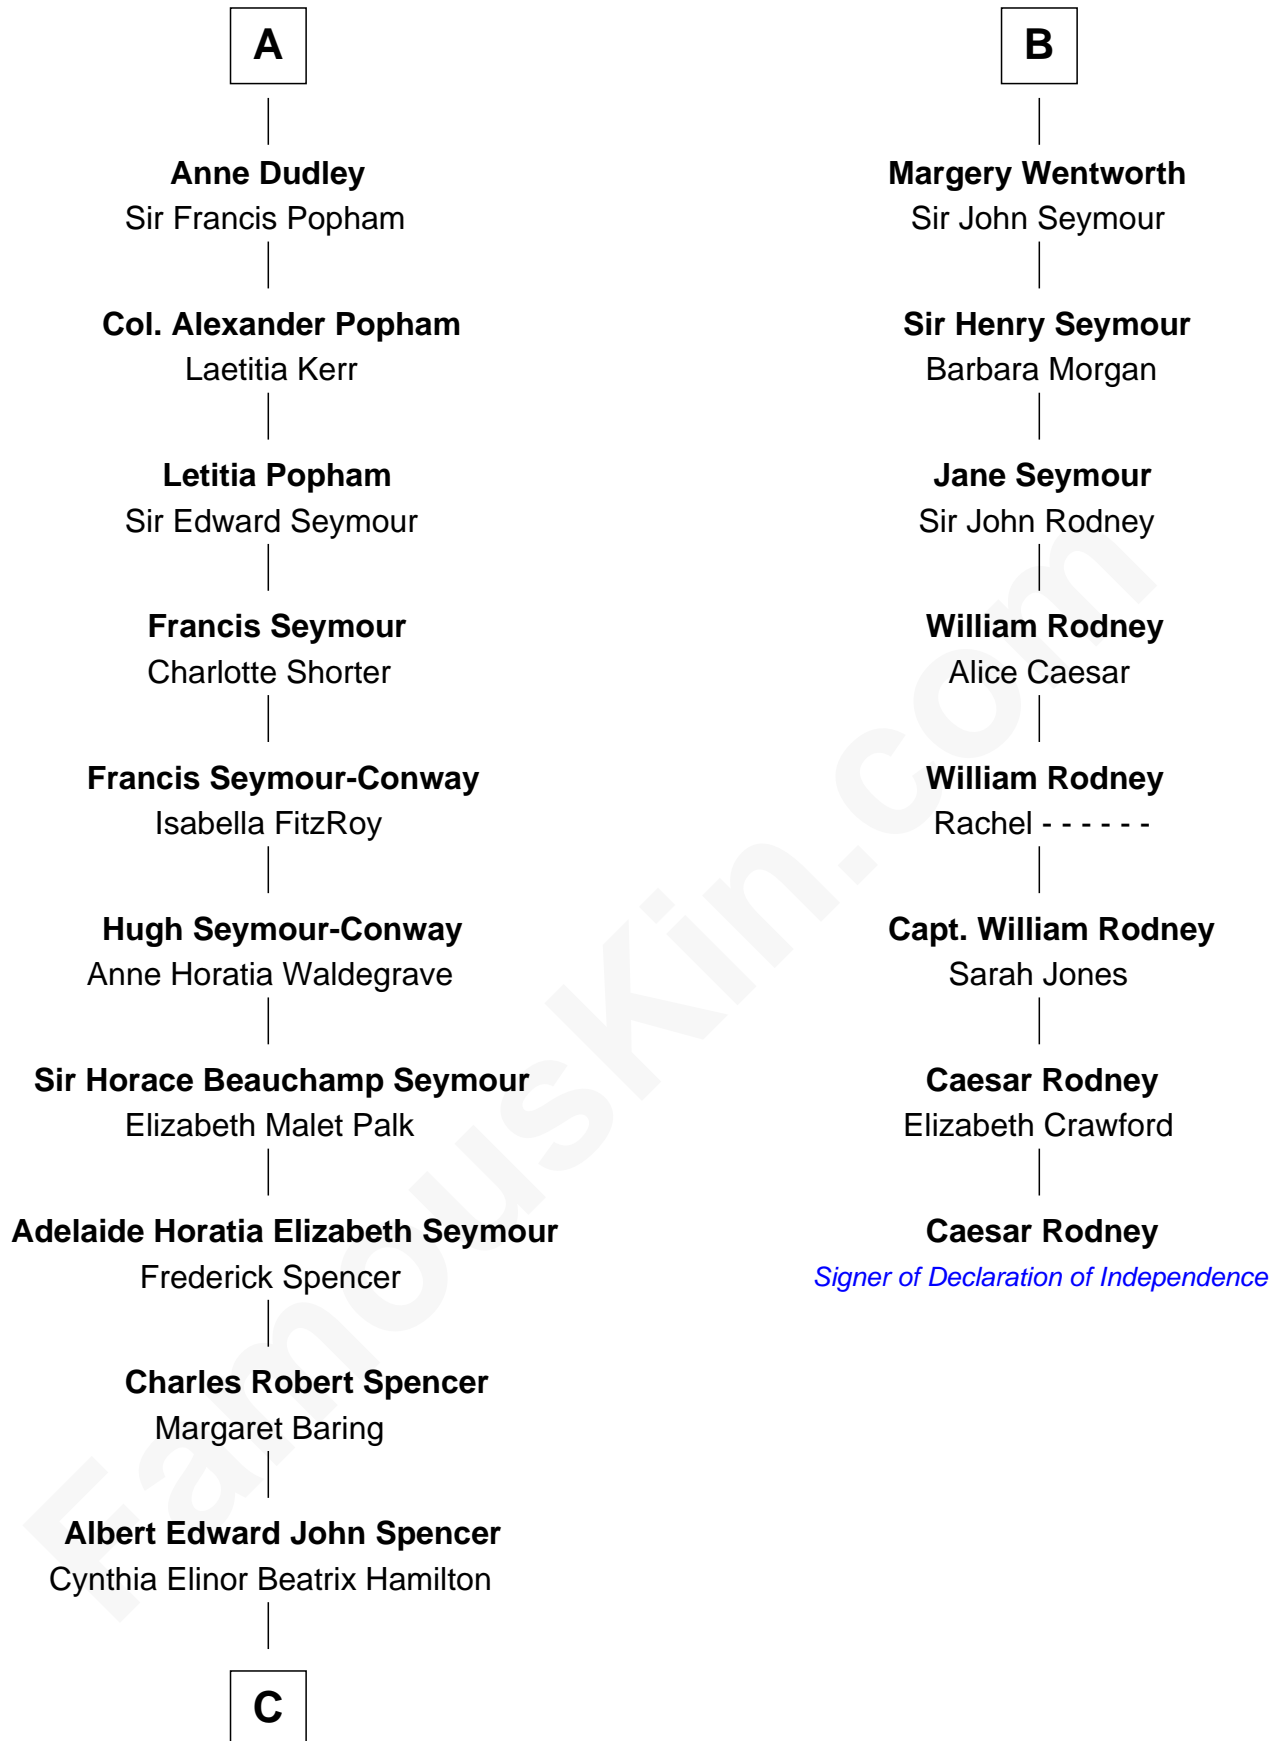

FamousKin.com Relationship Chart of

Princess Diana

Princess of Wales

14th cousin 4 times removed of

Caesar Rodney

Signer of the Declaration of Independence

C

Edward John Spencer
Frances Ruth Burke Roche

Princess Diana
Princess of Wales

FamousKin.com