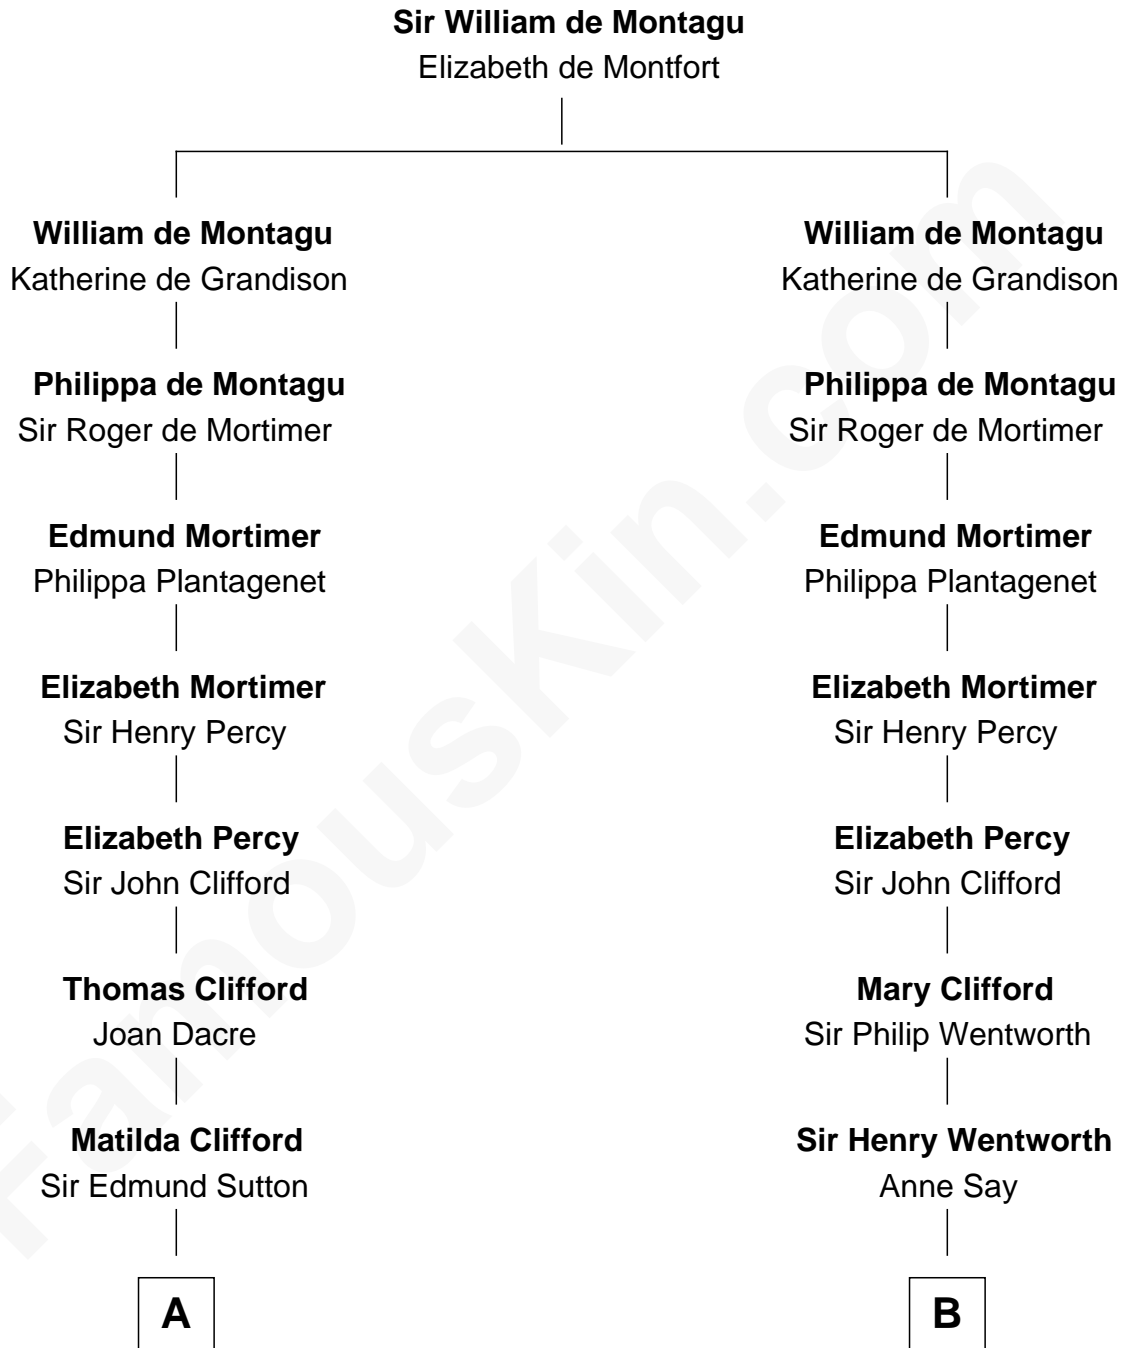

FamousKin.com

Relationship Chart of

Princess Diana

Princess of Wales

14th cousin 6 times removed of

Caesar Rodney
Signer of the Declaration of Independence

C

—
Charles Robert Spencer

Margaret Baring

—
Albert Edward John Spencer

Cynthia Elinor Beatrix Hamilton

—
Edward John Spencer

Frances Ruth Burke Roche

—
Princess Diana

Princess of Wales

FamousKin.com