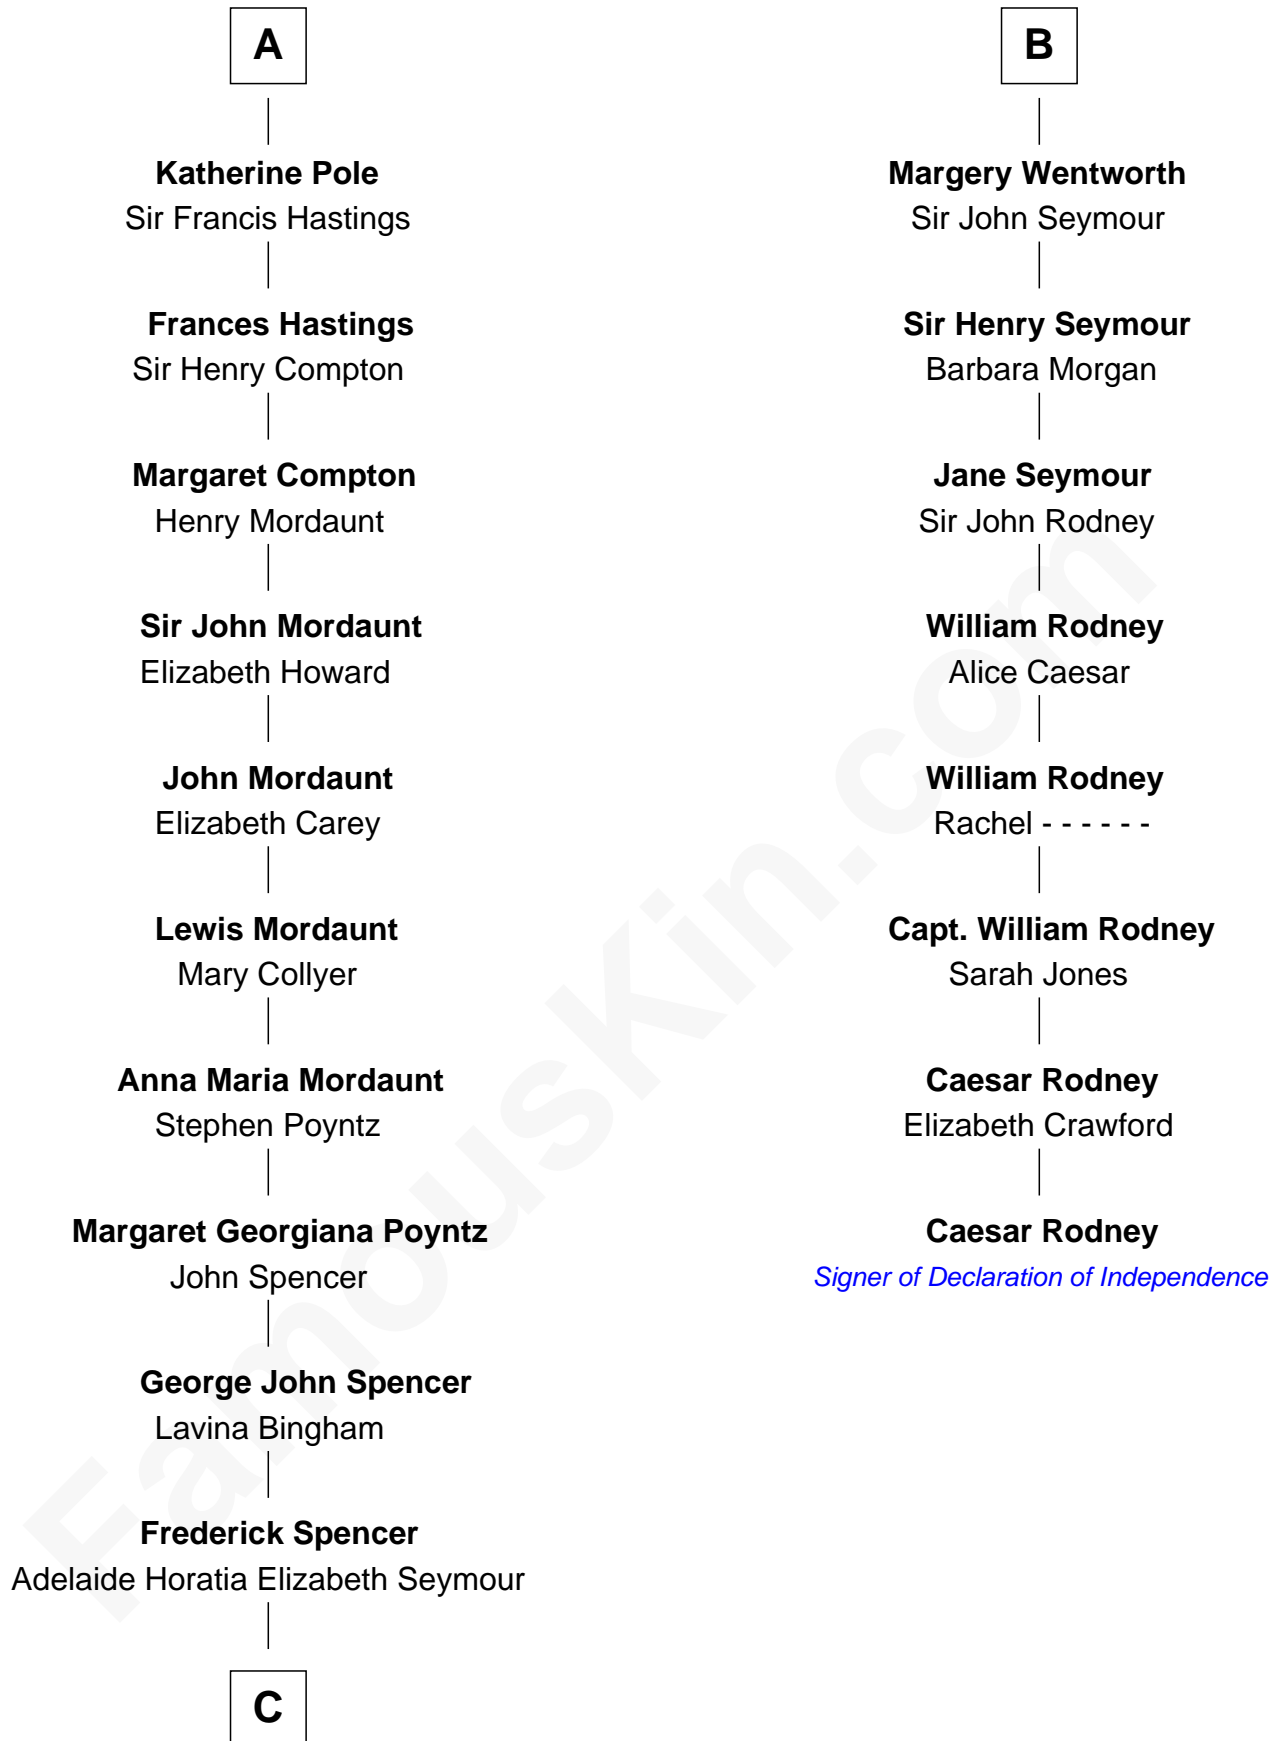

FamousKin.com Relationship Chart of

Princess Diana

Princess of Wales

14th cousin 6 times removed of

Caesar Rodney

Signer of the Declaration of Independence

C

—
Charles Robert Spencer

Margaret Baring

—
Albert Edward John Spencer

Cynthia Elinor Beatrix Hamilton

—
Edward John Spencer

Frances Ruth Burke Roche

—
Princess Diana

Princess of Wales

FamousKin.com