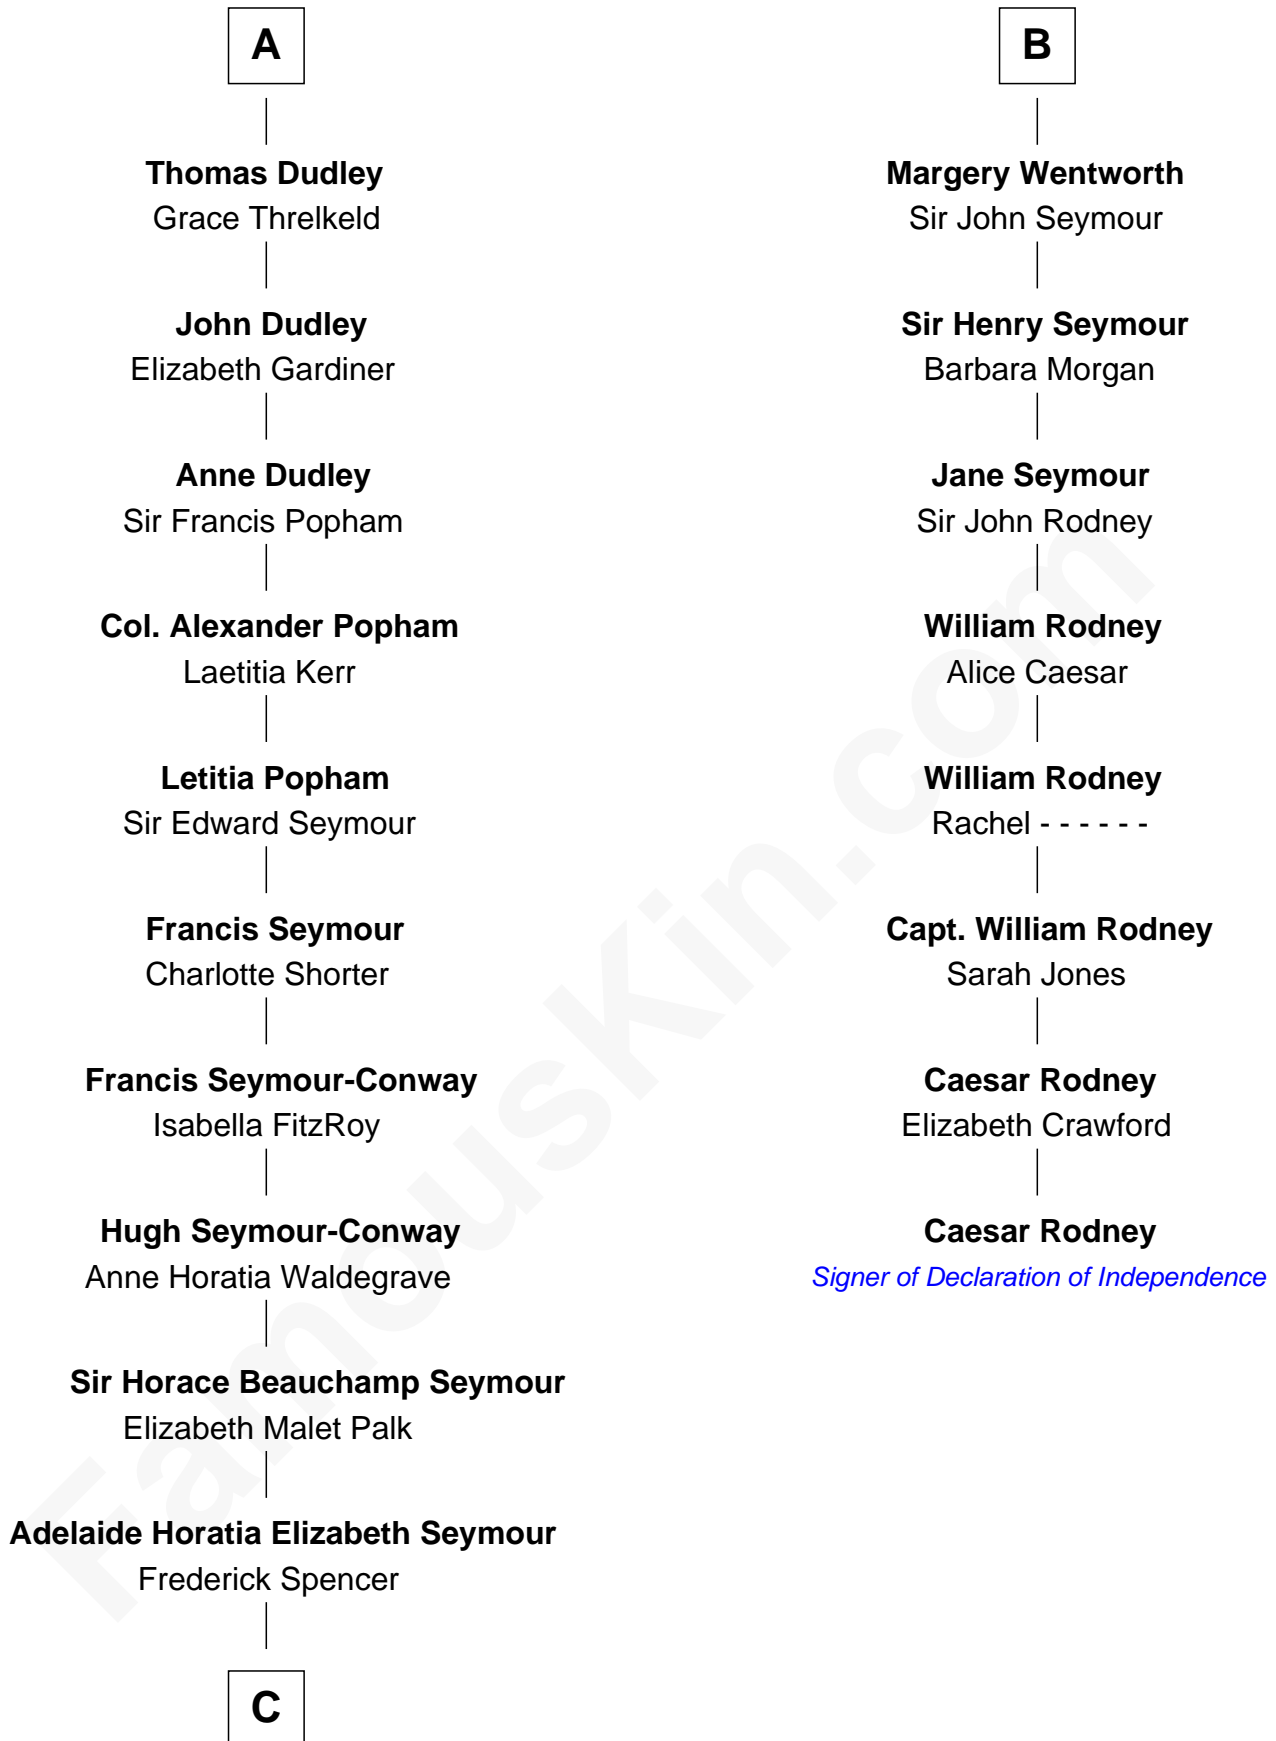

FamousKin.com Relationship Chart of

Princess Diana

Princess of Wales

14th cousin 6 times removed of

Caesar Rodney

Signer of the Declaration of Independence

Sir Hugh le Despencer

Isabella de Beauchamp

Sir Roger Wentworth

Sir Philip Wentworth

Mary Clifford

Sir Henry Wentworth

Anne Say

B

C

—
Charles Robert Spencer