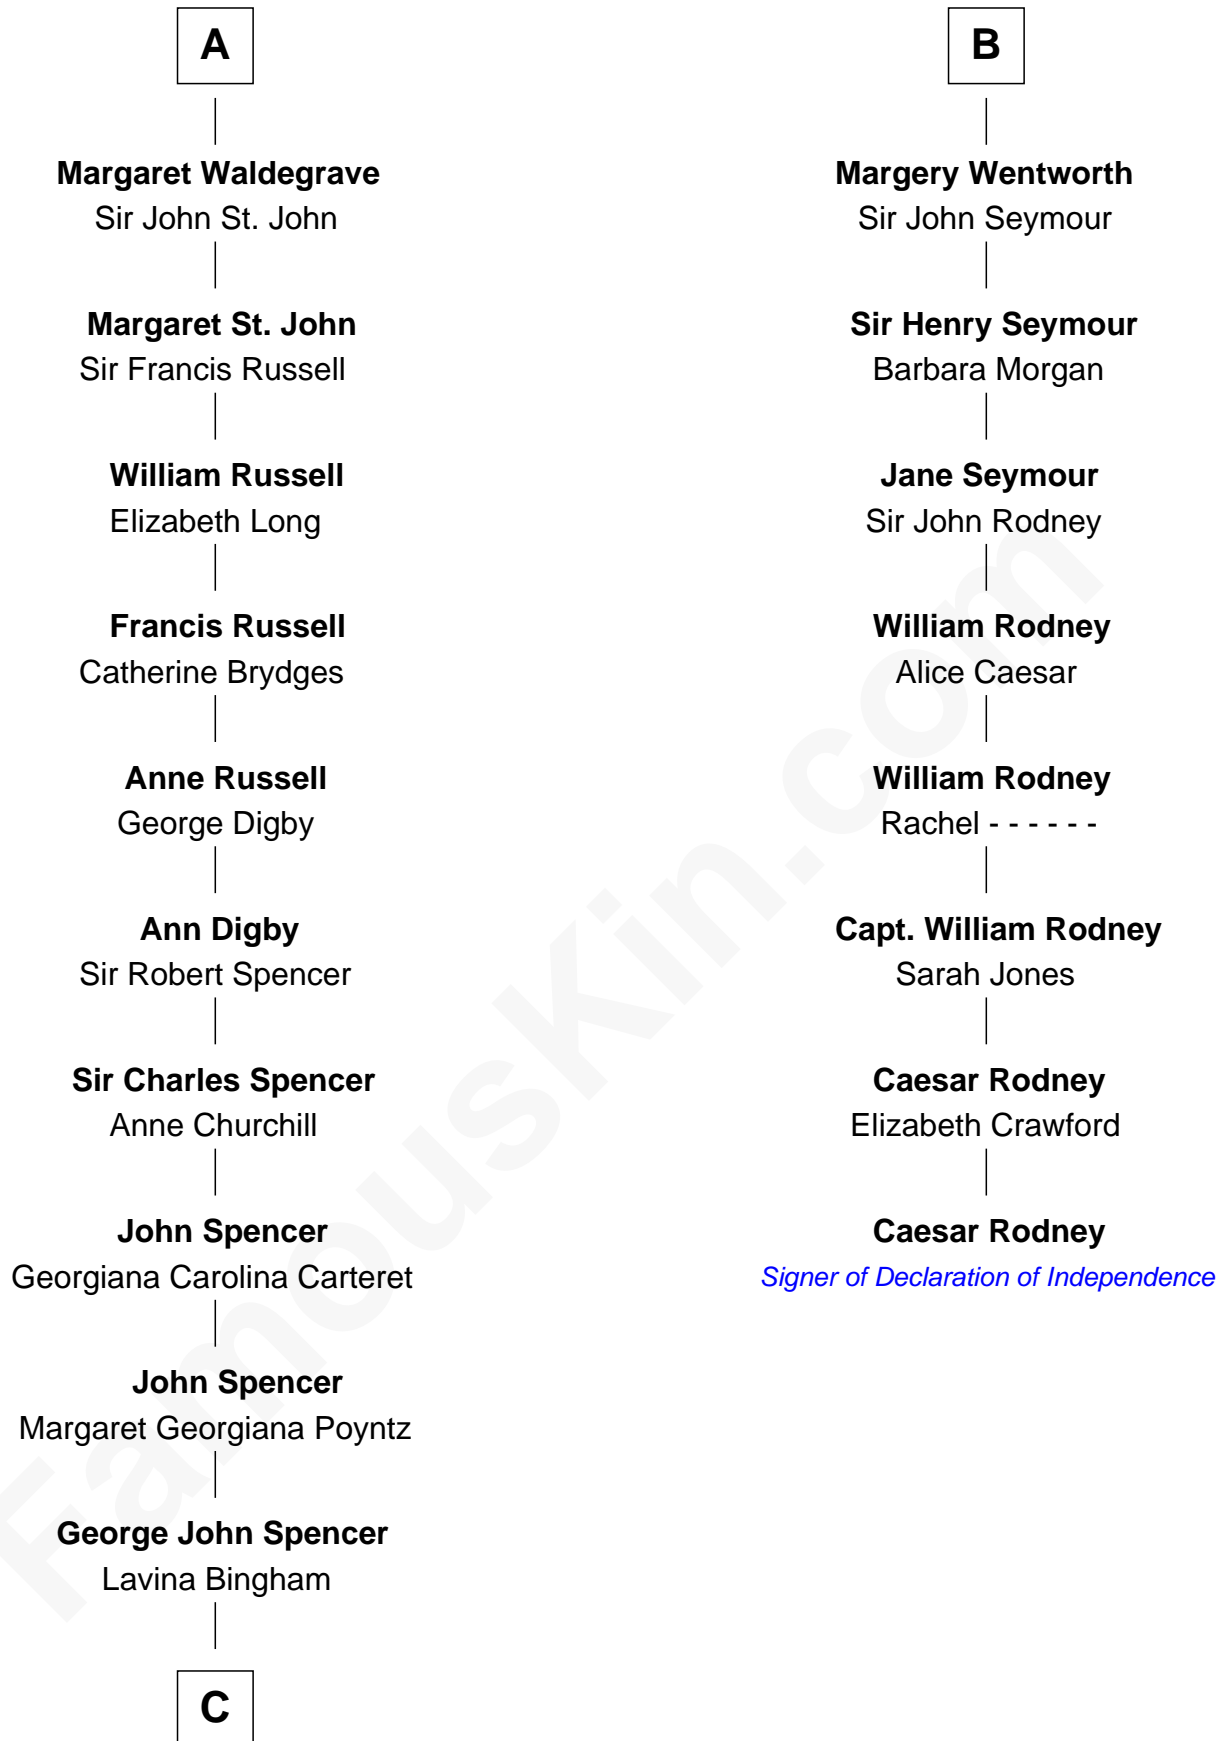

## Relationship Chart of

### Princess Diana

*Princess of Wales*

14th cousin 7 times removed of

**Caesar Rodney**  
*Signer of the Declaration of Independence*

**C**

—  
**Frederick Spencer**

Adelaide Horatia Elizabeth Seymour

—  
**Charles Robert Spencer**

Margaret Baring

—  
**Albert Edward John Spencer**

Cynthia Elinor Beatrix Hamilton

—  
**Edward John Spencer**

Frances Ruth Burke Roche

—  
**Princess Diana**

*Princess of Wales*

FamousKin.com