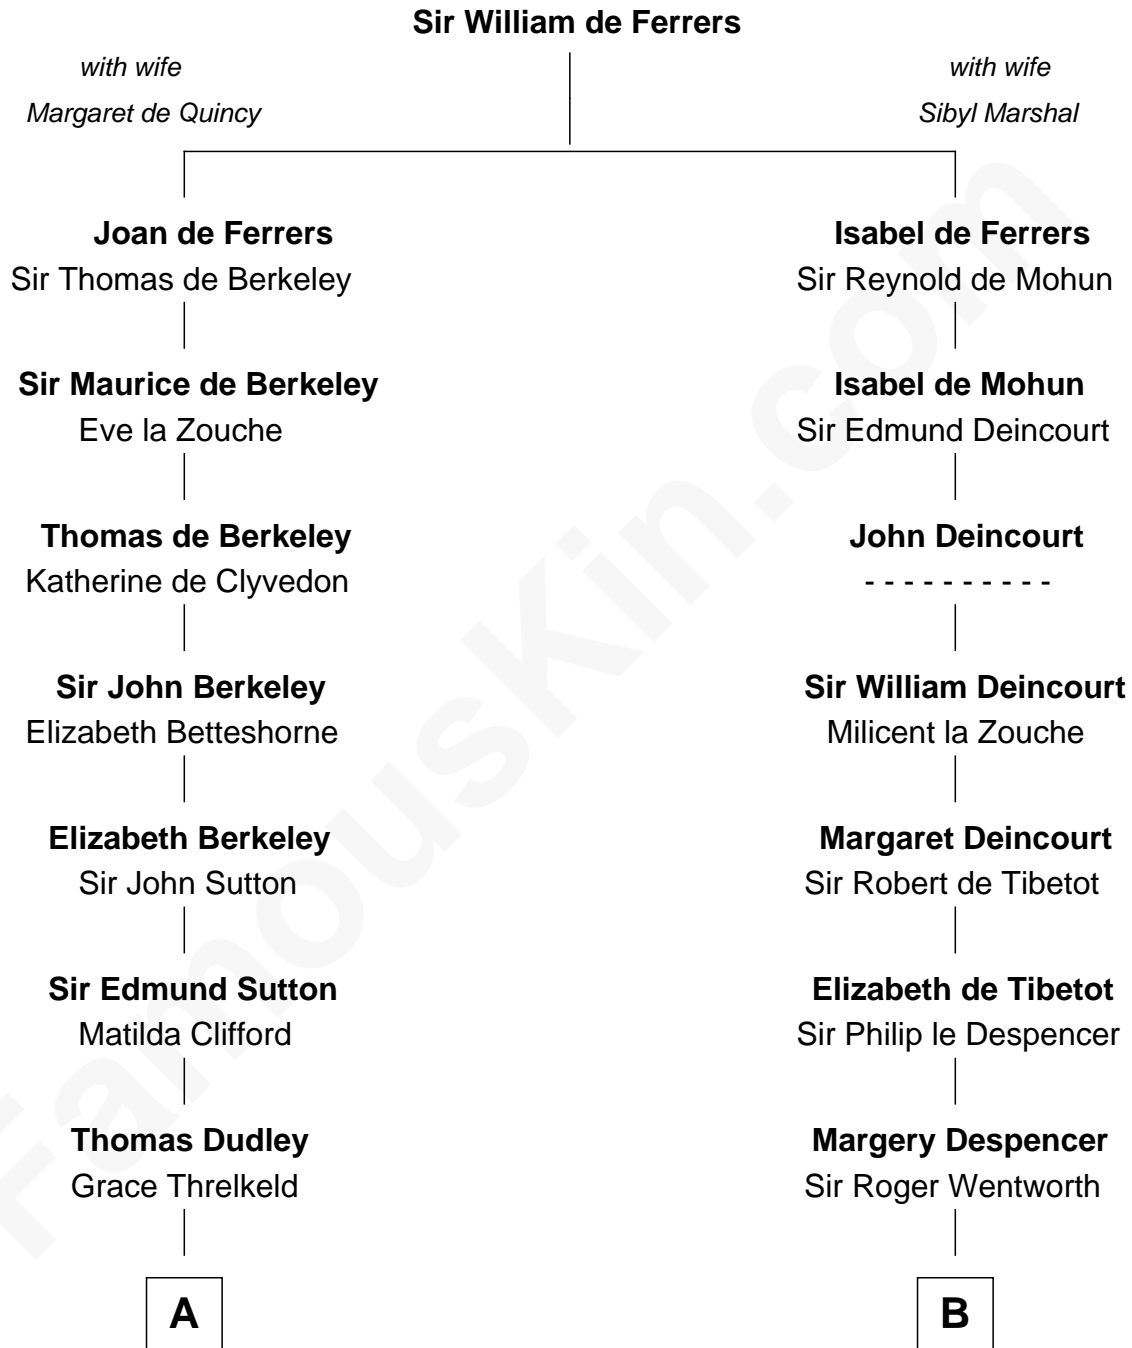

FamousKin.com Relationship Chart of

Princess Diana

Princess of Wales

16th cousin 3 times removed of

Caesar Rodney

Signer of the Declaration of Independence

C

Albert Edward John Spencer
Cynthia Elinor Beatrix Hamilton

Edward John Spencer
Frances Ruth Burke Roche

Princess Diana
Princess of Wales

FamousKin.com