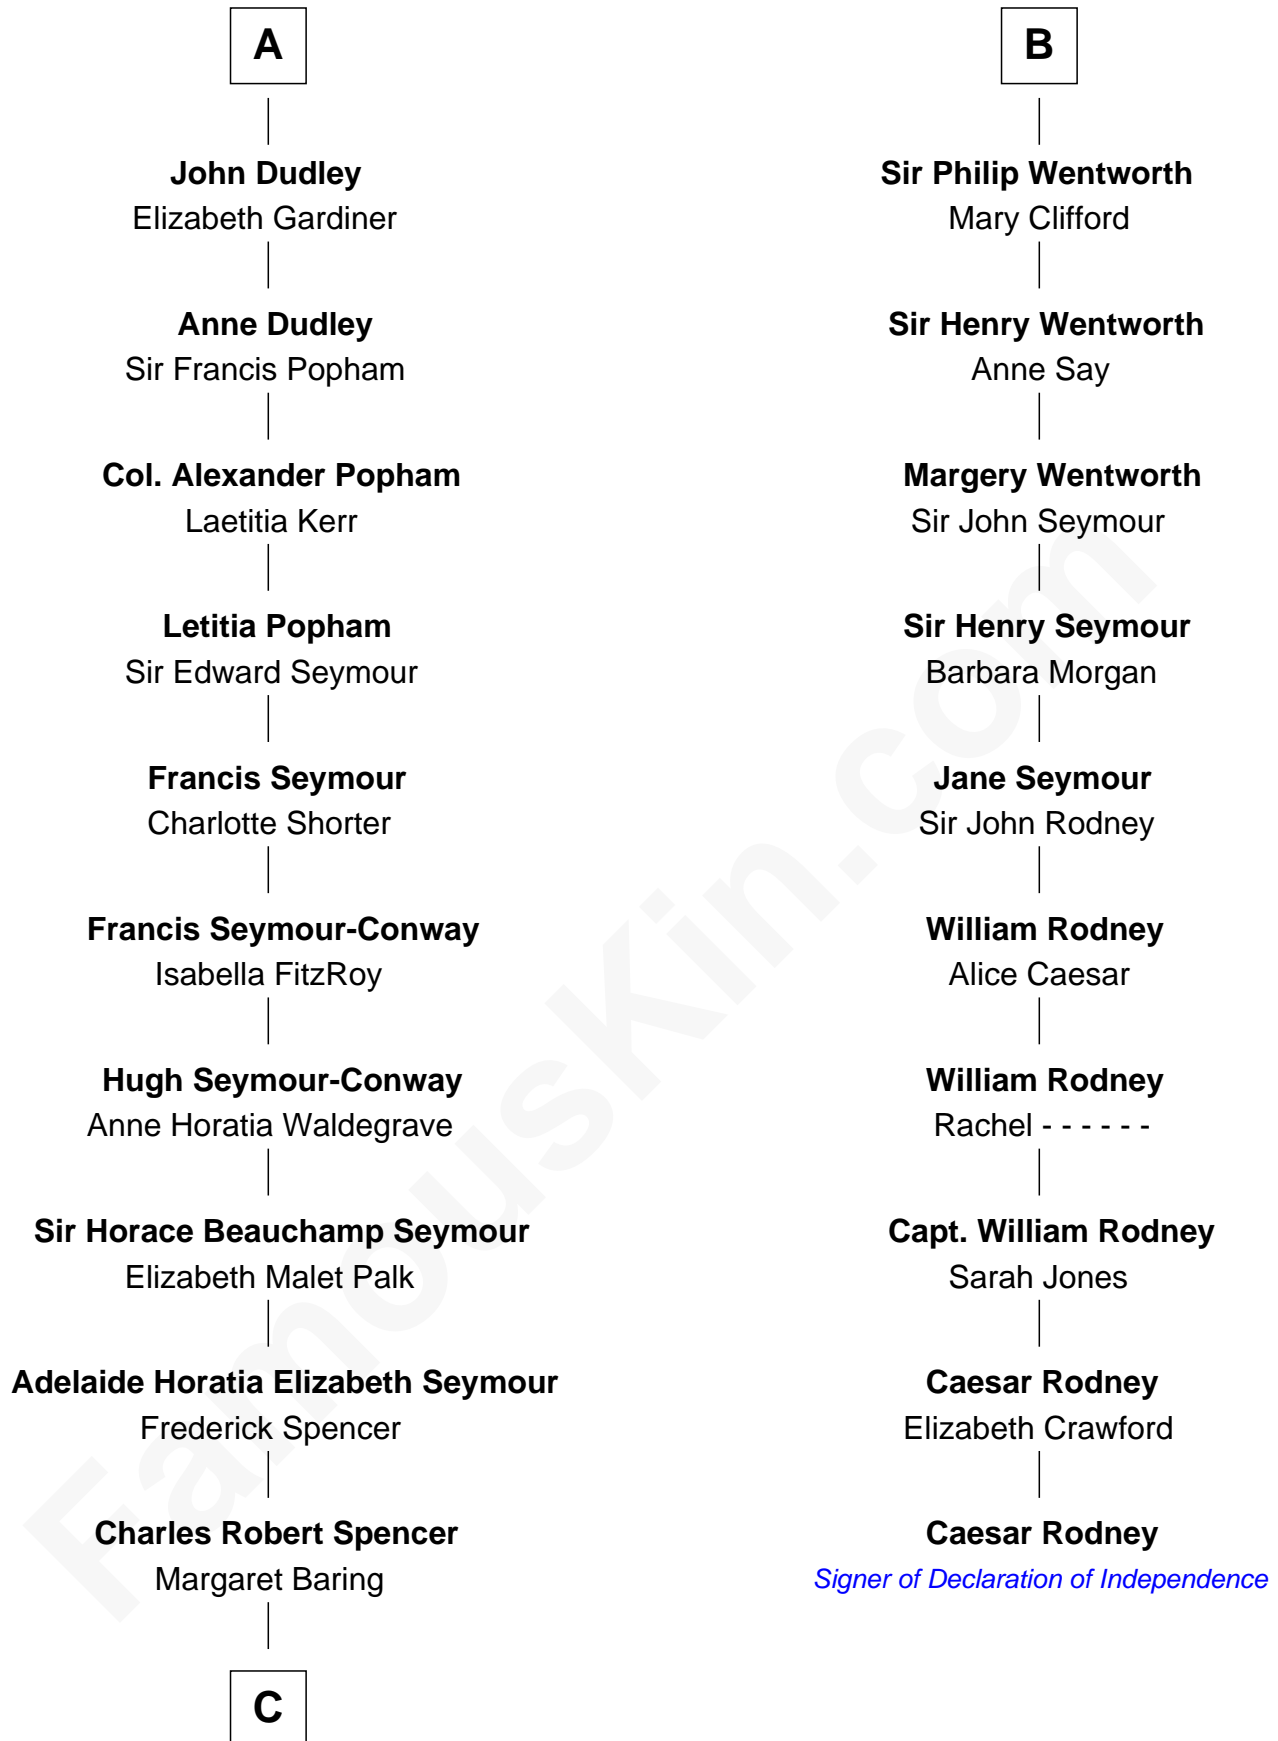

FamousKin.com Relationship Chart of

Princess Diana

Princess of Wales

16th cousin 3 times removed of

Caesar Rodney

Signer of the Declaration of Independence

C

Albert Edward John Spencer
Cynthia Elinor Beatrix Hamilton

Edward John Spencer
Frances Ruth Burke Roche

Princess Diana
Princess of Wales

FamousKin.com