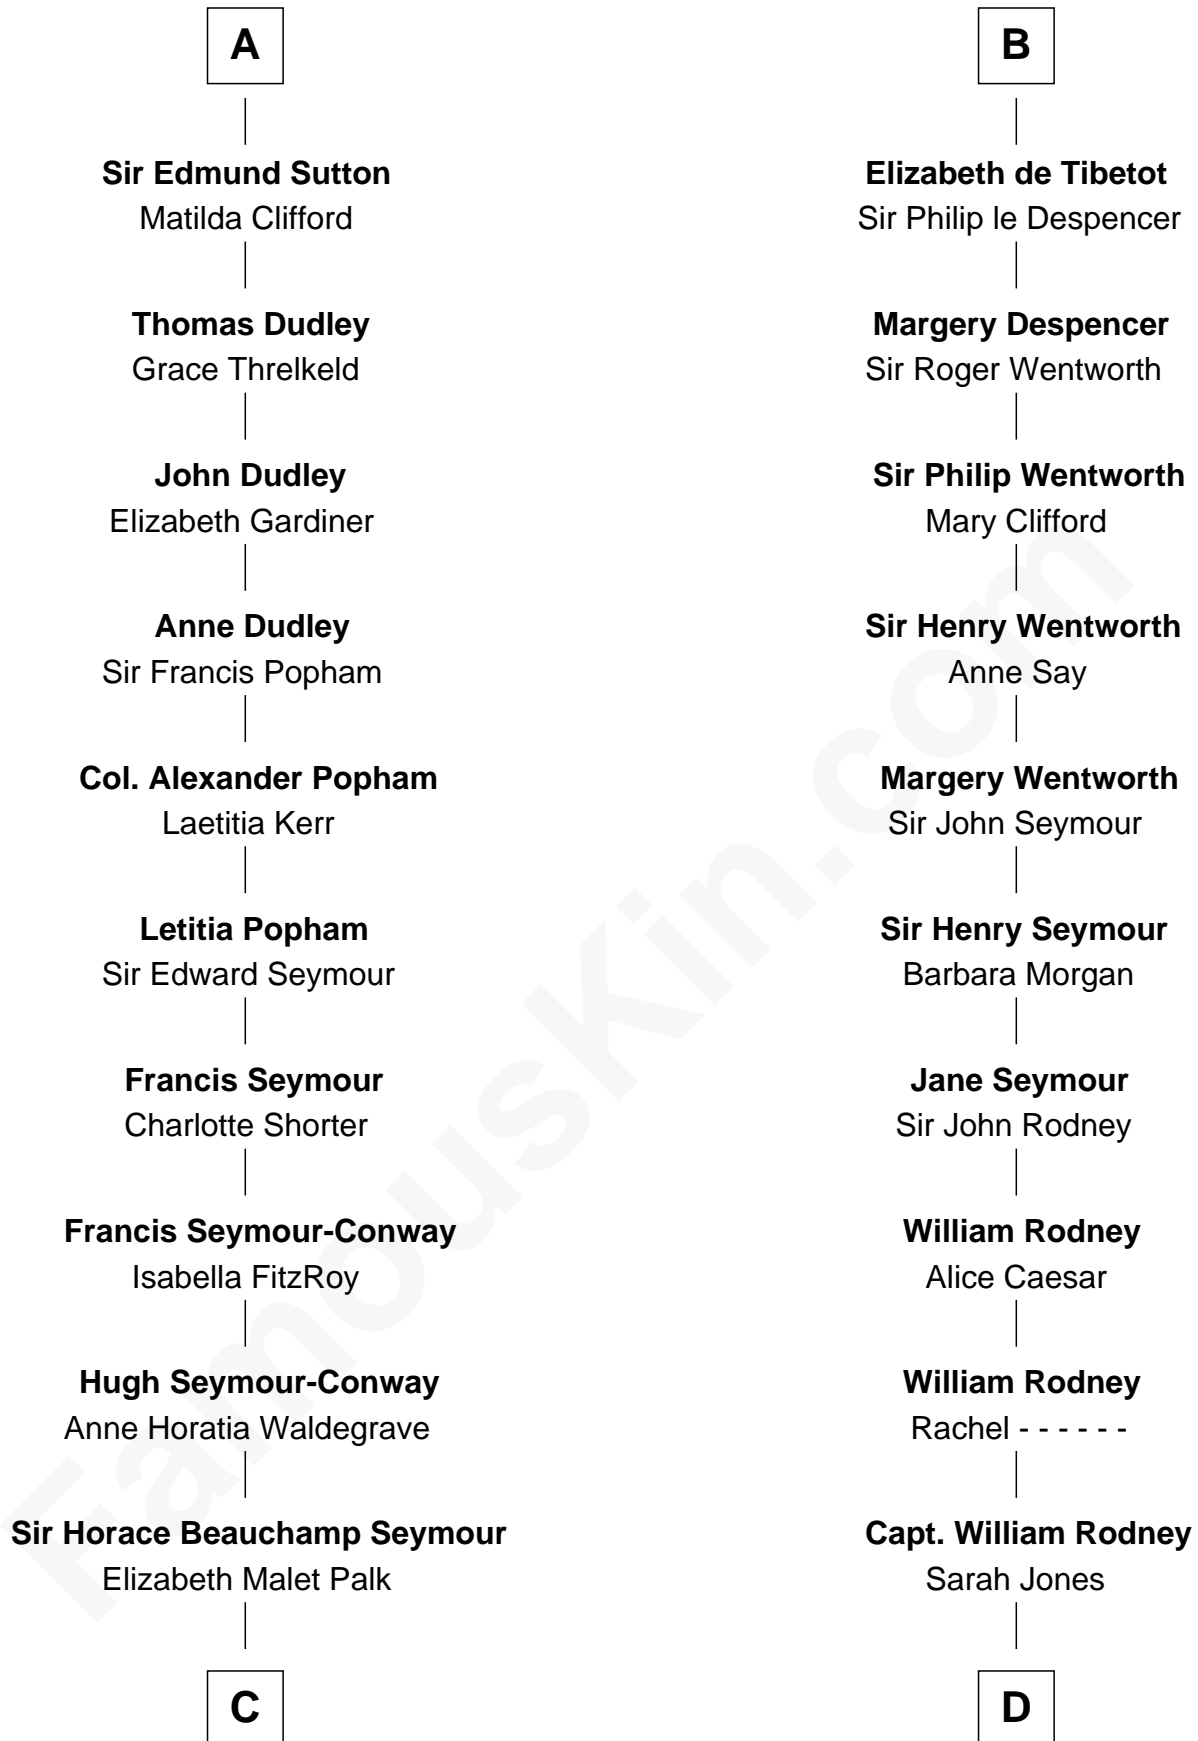

FamousKin.com Relationship Chart of

Princess Diana

Princess of Wales

18th cousin 3 times removed of

Caesar Rodney

Signer of the Declaration of Independence

C

Adelaide Horatia Elizabeth Seymour

Frederick Spencer

Charles Robert Spencer

Margaret Baring

Albert Edward John Spencer

Cynthia Elinor Beatrix Hamilton

Edward John Spencer

Frances Ruth Burke Roche

Princess Diana