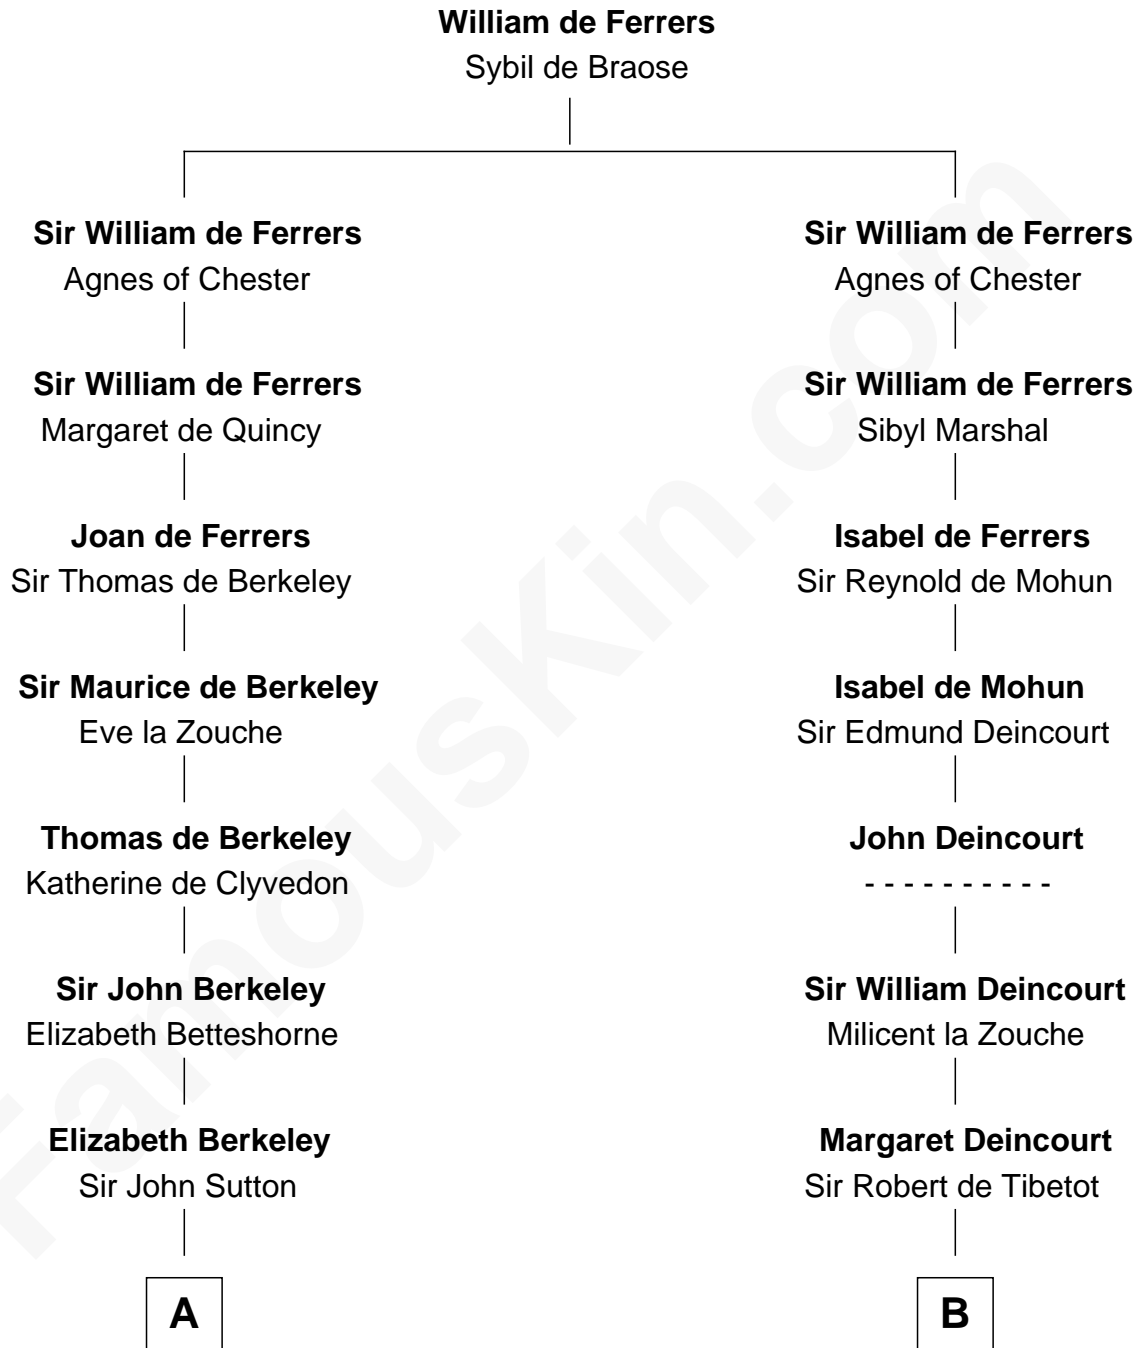

FamousKin.com Relationship Chart of

Princess Diana

Princess of Wales

18th cousin 3 times removed of

Caesar Rodney

Signer of the Declaration of Independence

C

Adelaide Horatia Elizabeth Seymour

Frederick Spencer

Charles Robert Spencer

Margaret Baring

Albert Edward John Spencer

Cynthia Elinor Beatrix Hamilton

Edward John Spencer

Frances Ruth Burke Roche

Princess Diana

Princess of Wales

D

Caesar Rodney

Elizabeth Crawford

Caesar Rodney

Signer of Declaration of Independence

FamousKin.com