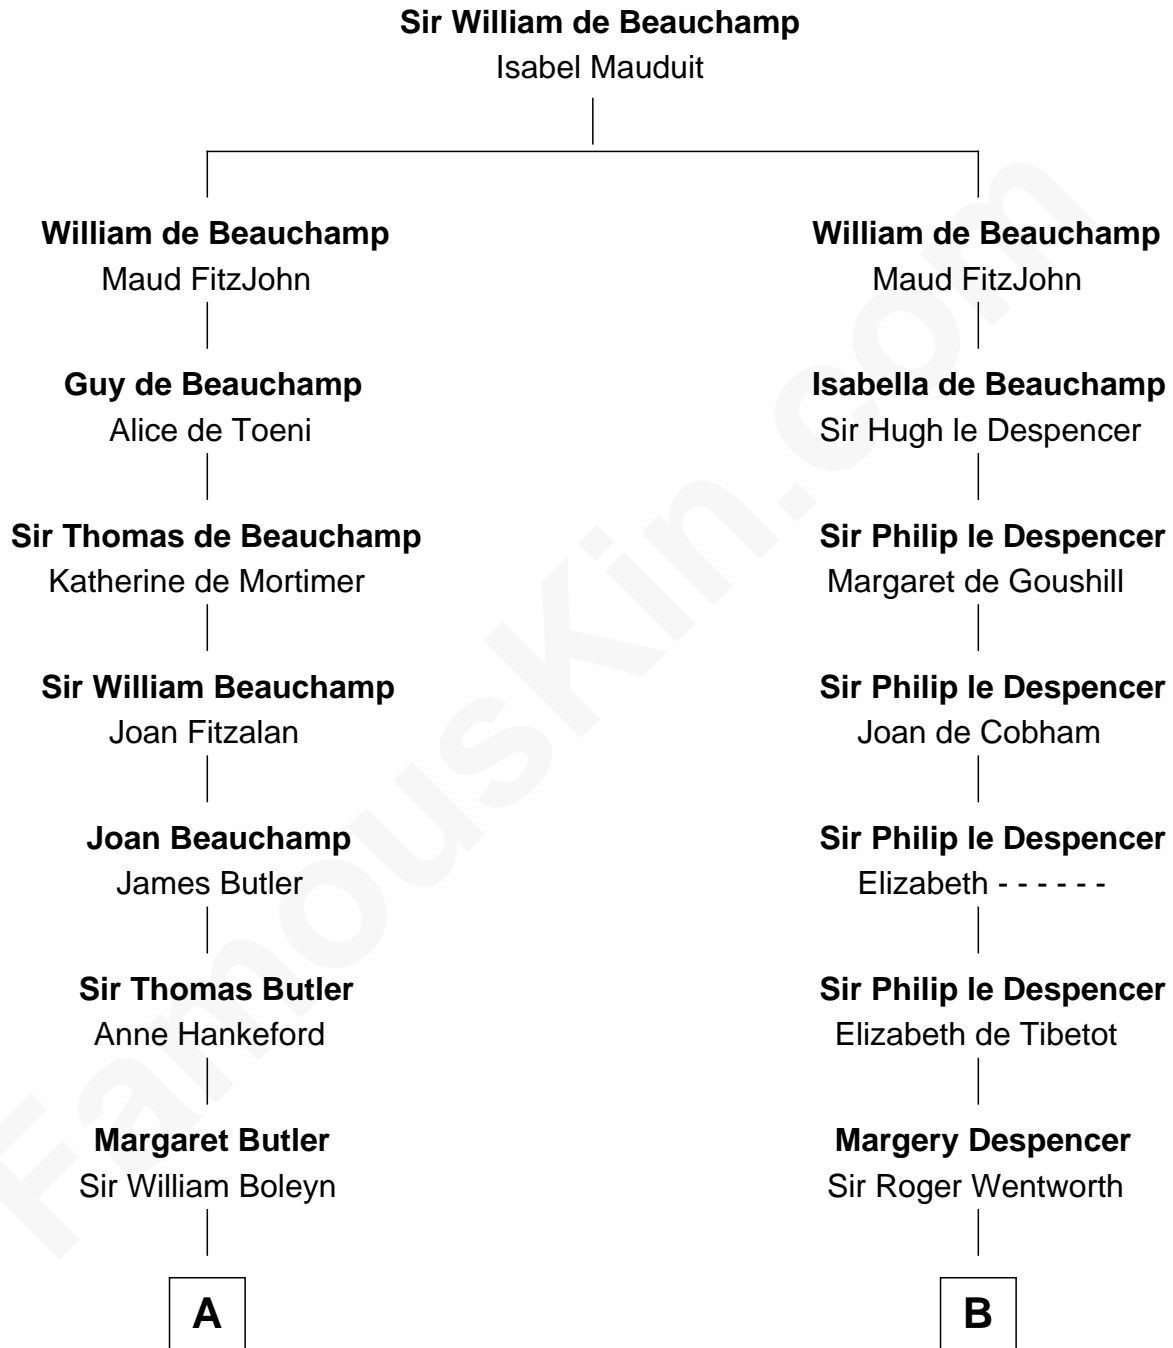

FamousKin.com Relationship Chart of

Princess Diana

Princess of Wales

16th cousin 5 times removed of

Caesar Rodney

Signer of the Declaration of Independence

C

—
Frederick Spencer

Adelaide Horatia Elizabeth Seymour

—
Charles Robert Spencer

Margaret Baring

—
Albert Edward John Spencer

Cynthia Elinor Beatrix Hamilton

—
Edward John Spencer

Frances Ruth Burke Roche

—
Princess Diana

Princess of Wales

FamousKin.com