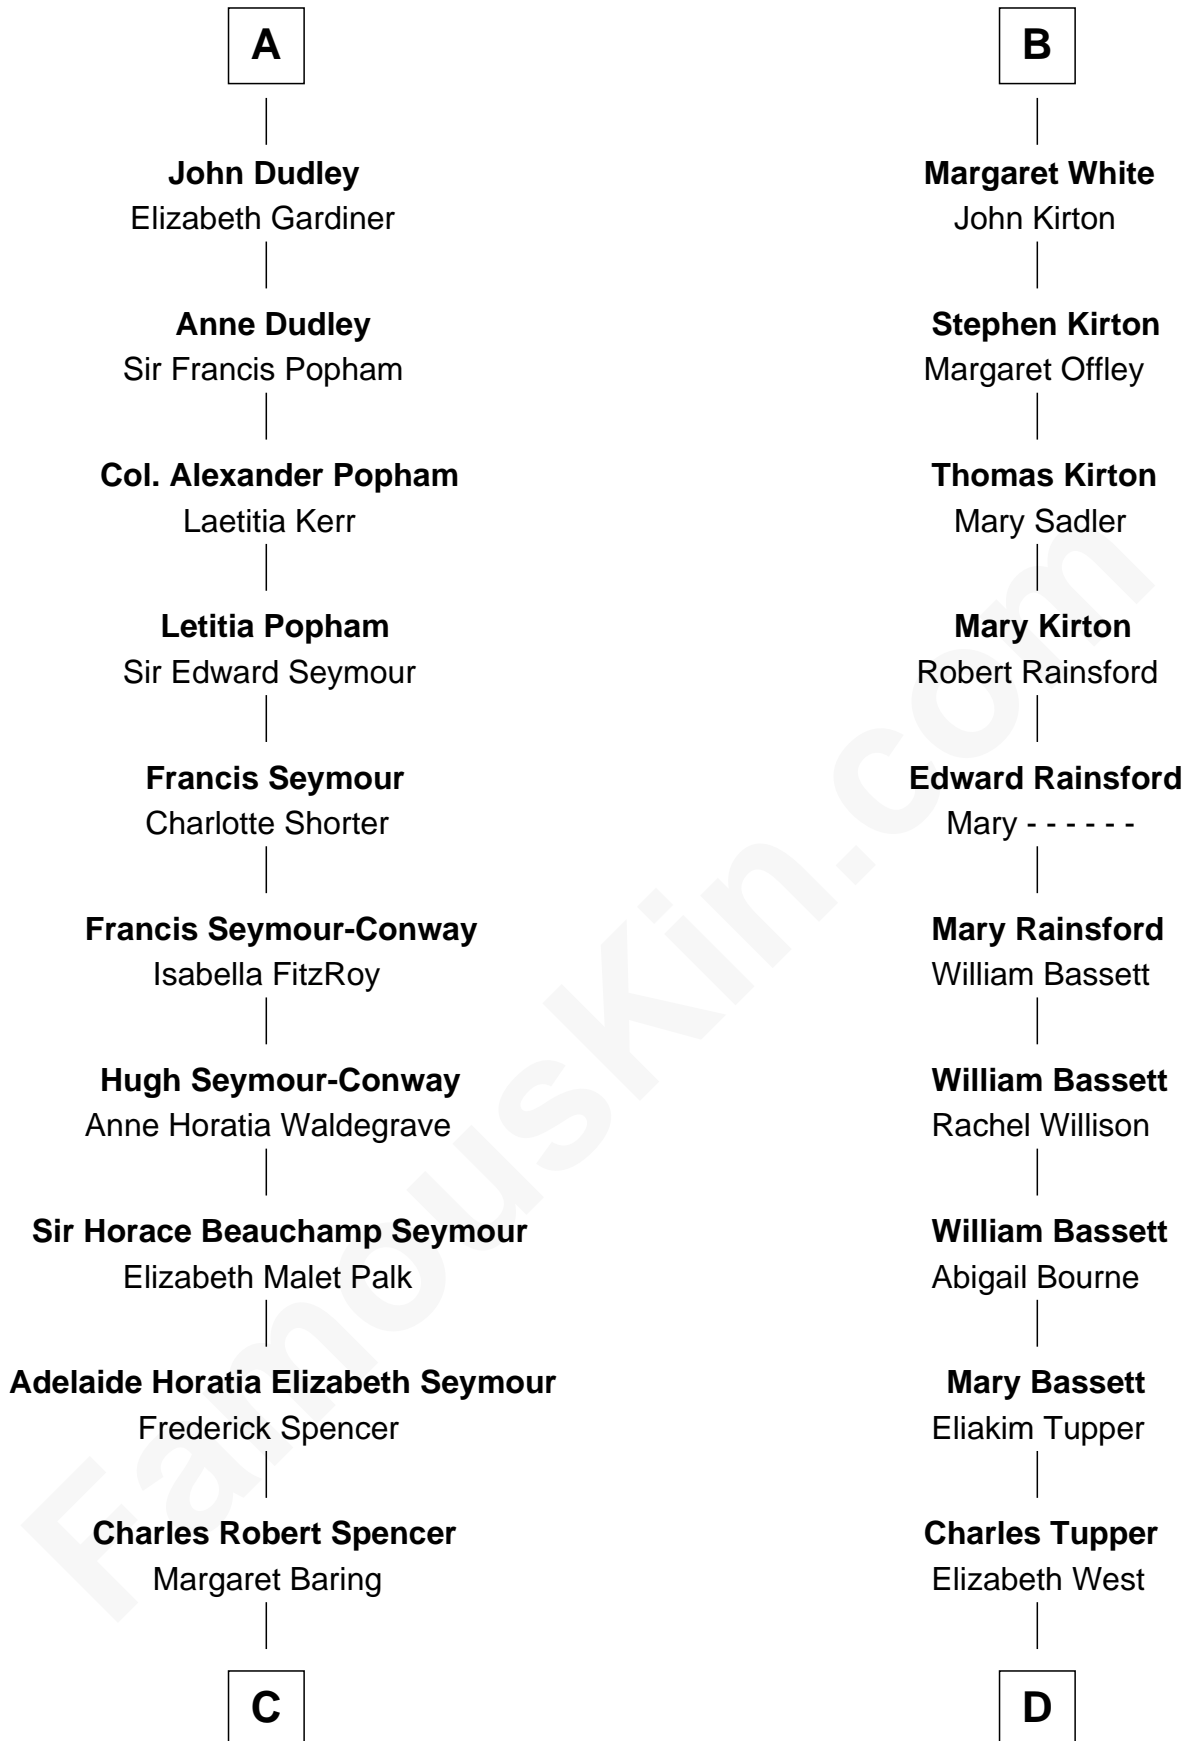

FamousKin.com Relationship Chart of

Princess Diana

Princess of Wales

18th cousin 1 time removed of

Sir Charles Tupper

6th Prime Minister of Canada

Henry Plantagenet

Maud de Chaworth

Mary Plantagenet

Henry de Percy

Sir Henry Percy

Margaret de Neville

Sir Henry Percy

Elizabeth Mortimer

Elizabeth Percy

Sir John Clifford

Thomas Clifford

Joan Dacre

Matilda Clifford

Sir Edmund Sutton

Thomas Dudley

Grace Threlkeld

A

Eleanor Plantagenet

Sir Robert Hungerford

Eleanor Hungerford

Sir John White

Robert White

Margaret Gainsford

B

FamousKin.com