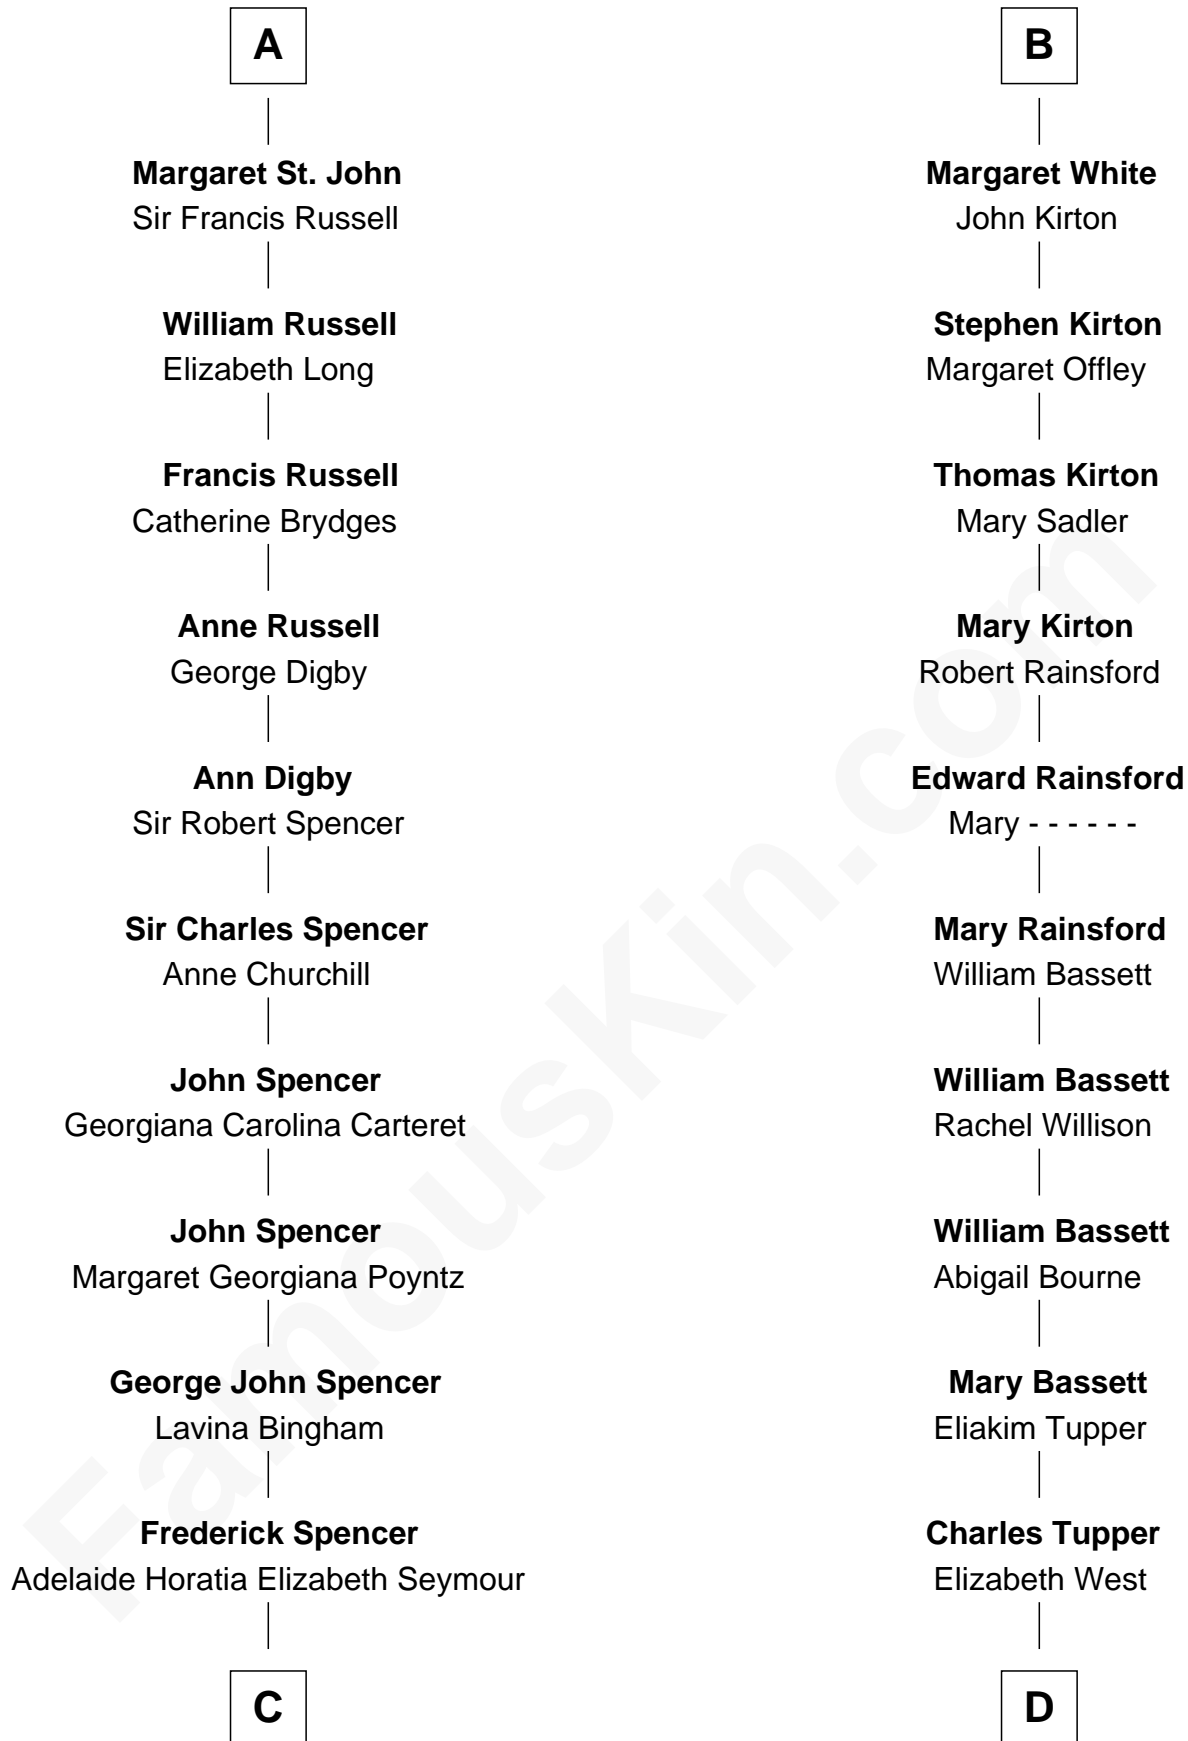

FamousKin.com Relationship Chart of

Princess Diana

Princess of Wales

18th cousin 2 times removed of

Sir Charles Tupper

6th Prime Minister of Canada

Bartholomew de Badlesmere

Margaret de Clare

Margaret de Badlesmere

Sir John de Tibetot

Sir Robert de Tibetot

Margaret Deincourt

Elizabeth de Tibetot

Sir Philip le Despencer

Margery Despencer

Sir Roger Wentworth

Henry Wentworth

Elizabeth Howard

Margery Wentworth

Sir William Waldegrave

Margaret Waldegrave

Sir John St. John

A

Maud de Badlesmere

Sir Robert Hungerford

Eleanor Hungerford

Sir John White

Robert White

Margaret Gainsford

B

FamousKin.com