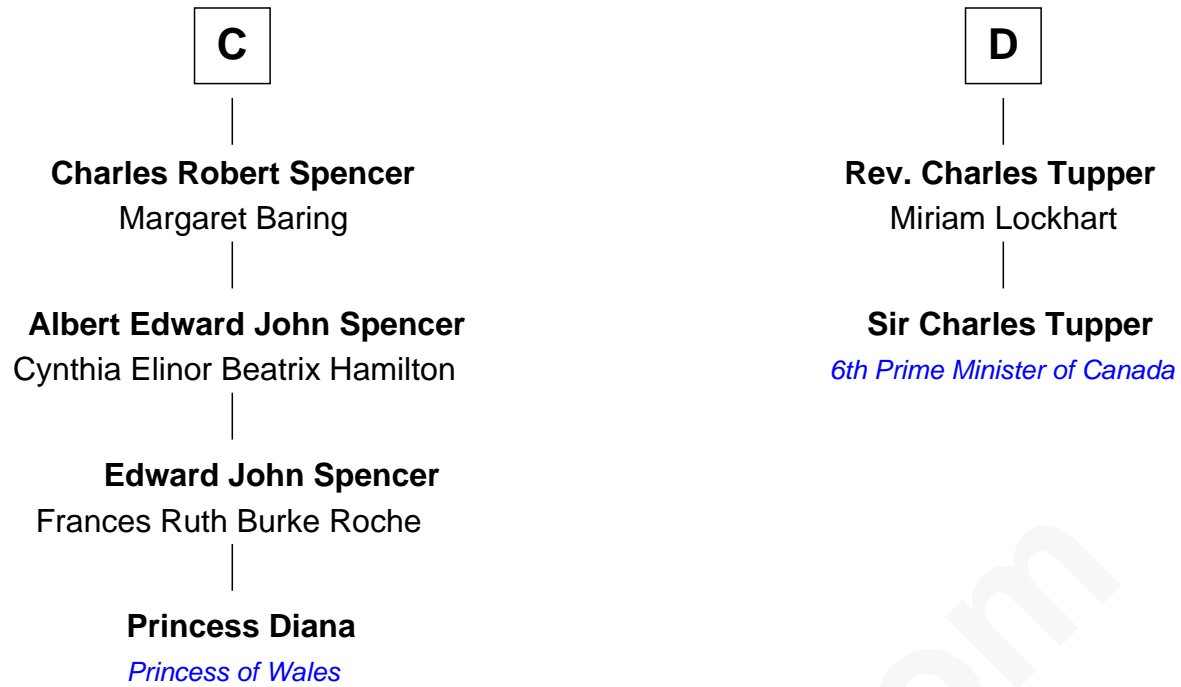

FamousKin.com Relationship Chart of

Princess Diana

Princess of Wales

18th cousin 2 times removed of

Sir Charles Tupper

6th Prime Minister of Canada

Bartholomew de Badlesmere

Margaret de Clare

Sir Robert Hungerford

Eleanor Hungerford

Sir John White

Robert White

Margaret Gainsford

B

FamousKin.com