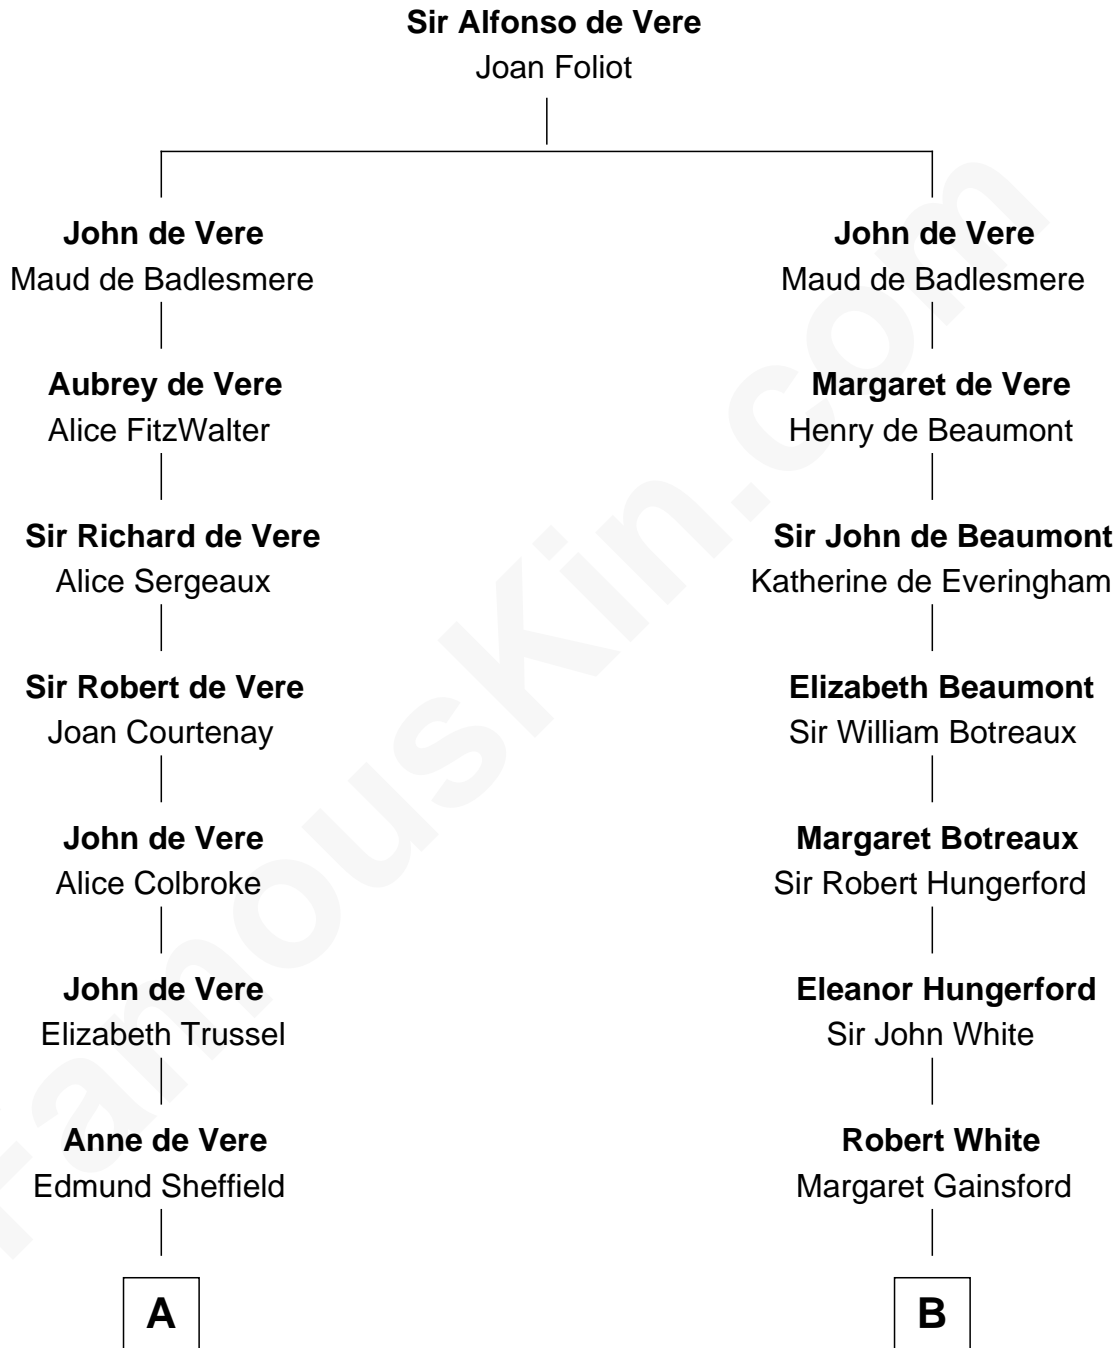

## Relationship Chart of

### Princess Diana

*Princess of Wales*

18th cousin 3 times removed of

**Sir Charles Tupper**  
*6th Prime Minister of Canada*

**C**

**Adelaide Horatia Elizabeth Seymour**

Frederick Spencer

**Charles Robert Spencer**