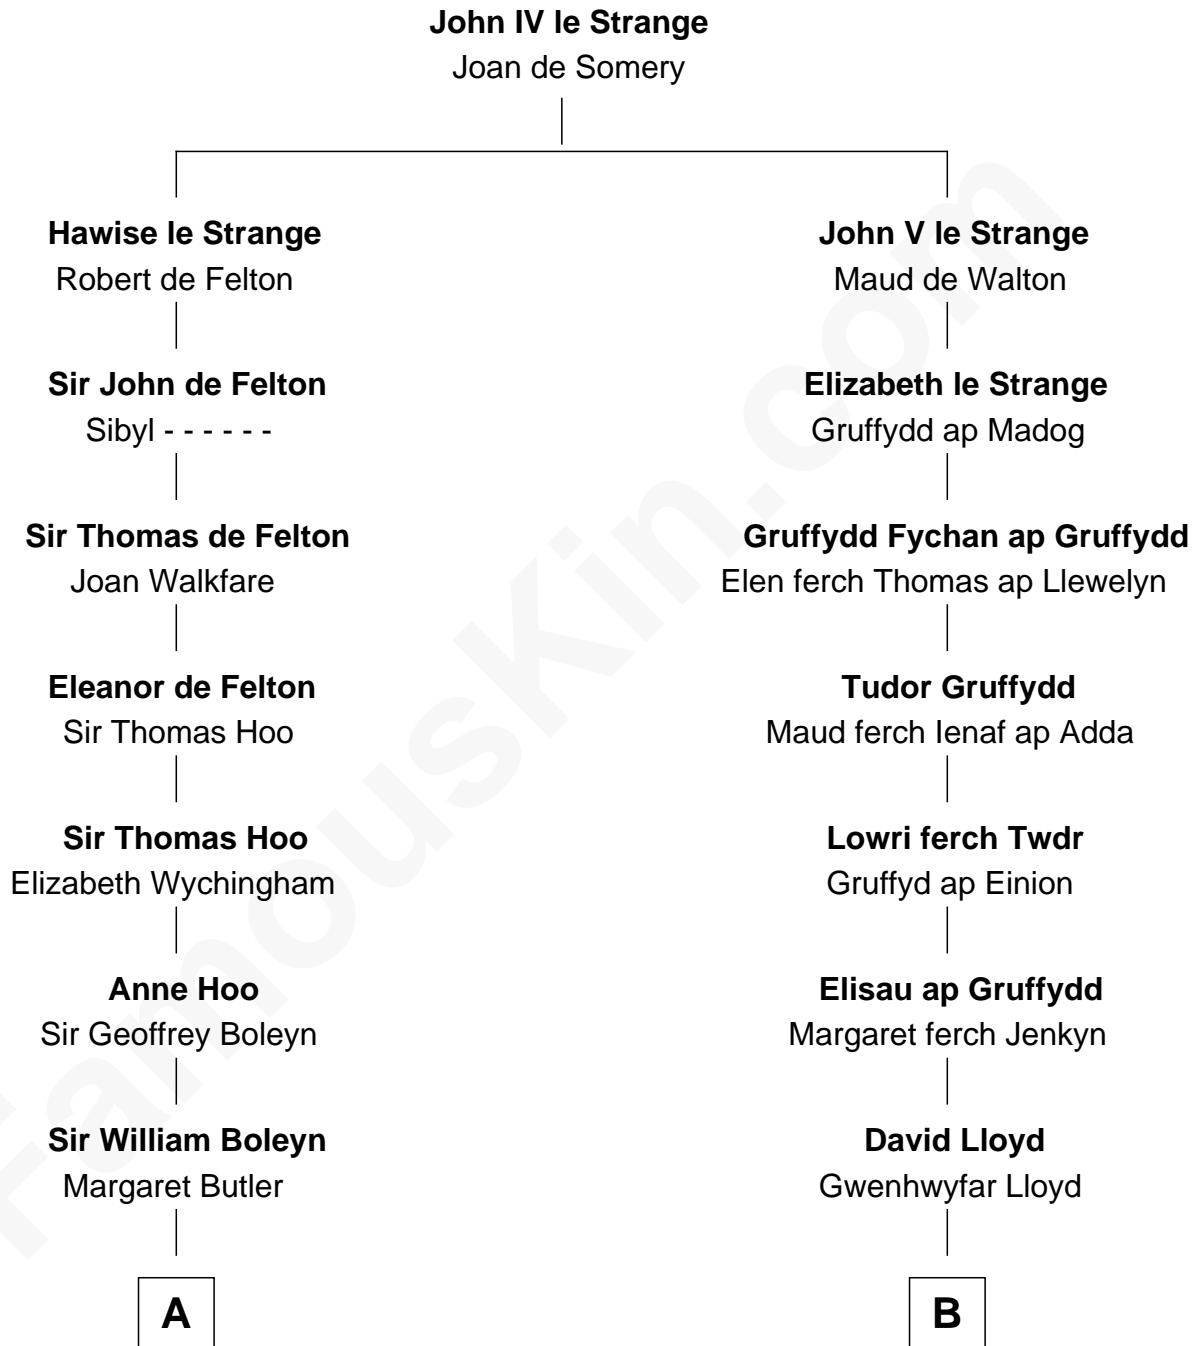

FamousKin.com

Relationship Chart of

Princess Diana

Princess of Wales

11th cousin 10 times removed of

Elihu Yale

Benefactor and Namesake of Yale College

C

—
Frederick Spencer

Adelaide Horatia Elizabeth Seymour

—
Charles Robert Spencer

Margaret Baring

—
Albert Edward John Spencer

Cynthia Elinor Beatrix Hamilton

—
Edward John Spencer

Frances Ruth Burke Roche