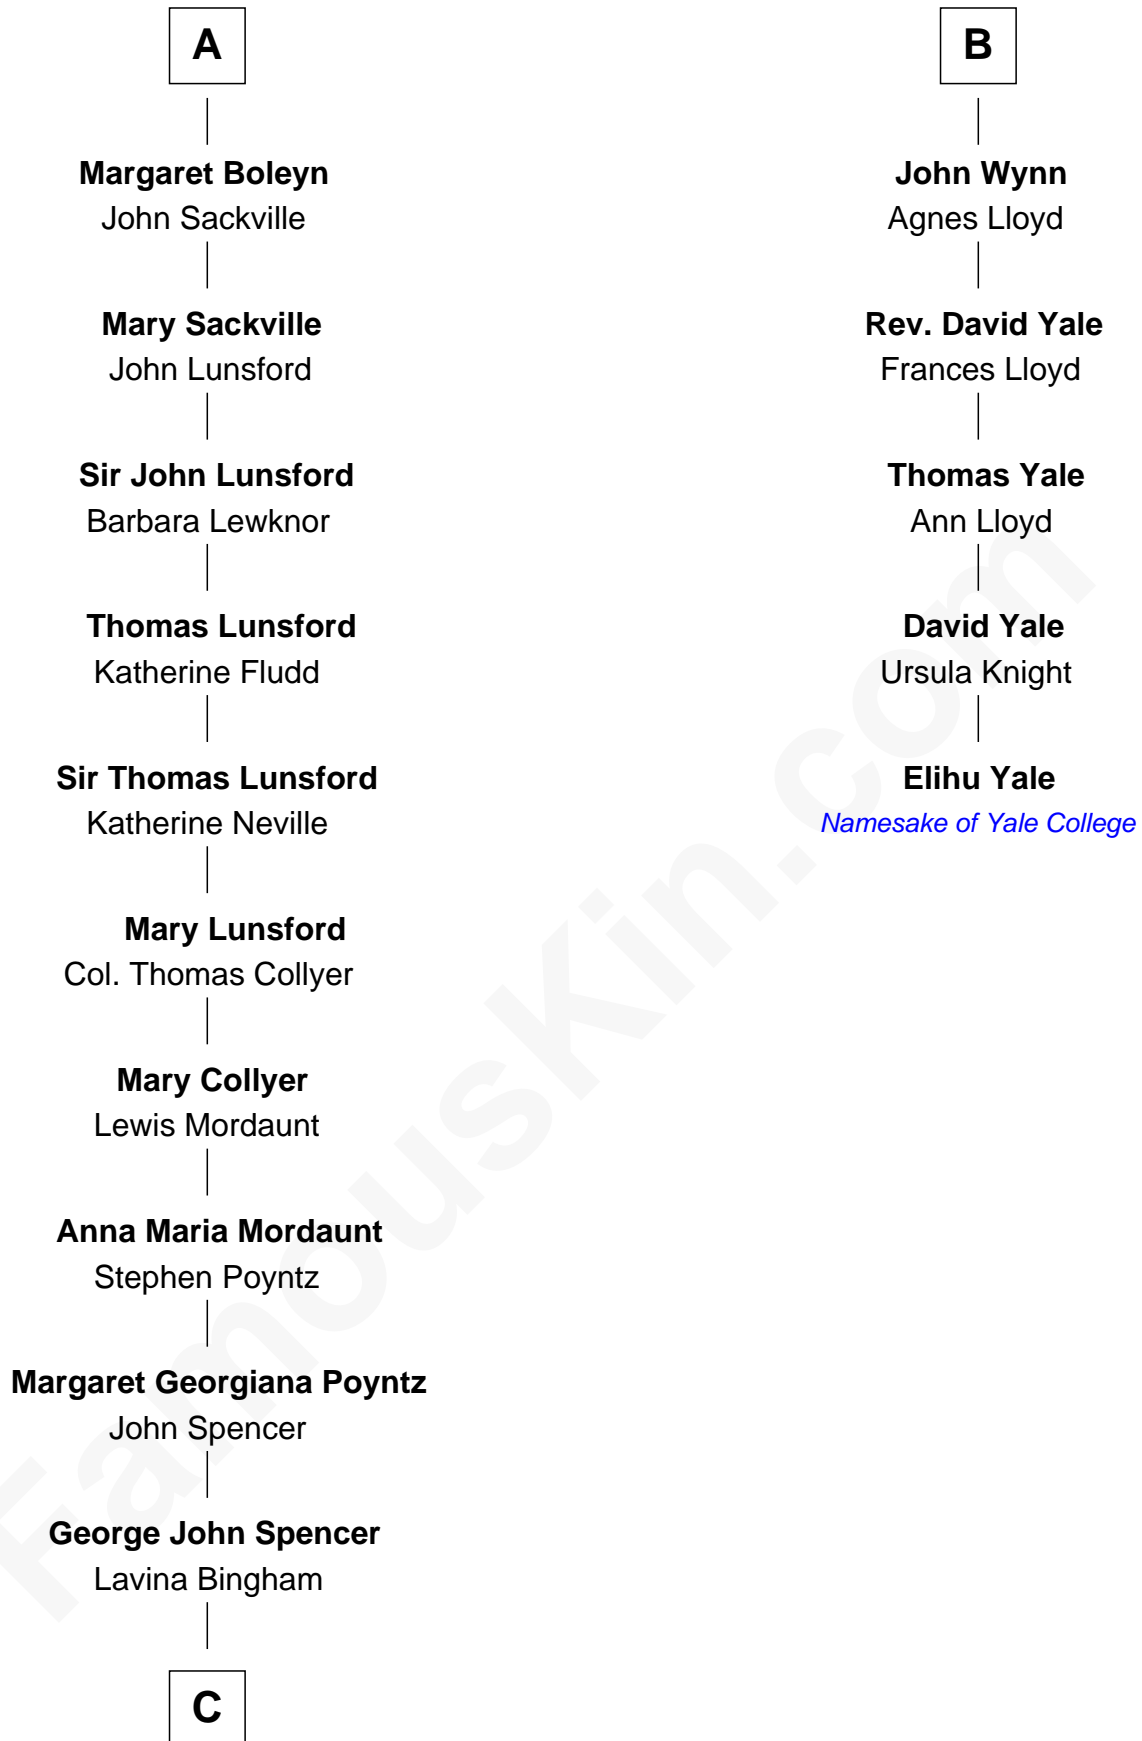

FamousKin.com

Relationship Chart of

Princess Diana

Princess of Wales

11th cousin 10 times removed of

Elihu Yale

Benefactor and Namesake of Yale College

C

—
Frederick Spencer

Adelaide Horatia Elizabeth Seymour

—
Charles Robert Spencer

Margaret Baring

—
Albert Edward John Spencer

Cynthia Elinor Beatrix Hamilton

—
Edward John Spencer

Frances Ruth Burke Roche

—
Princess Diana

Princess of Wales

FamousKin.com