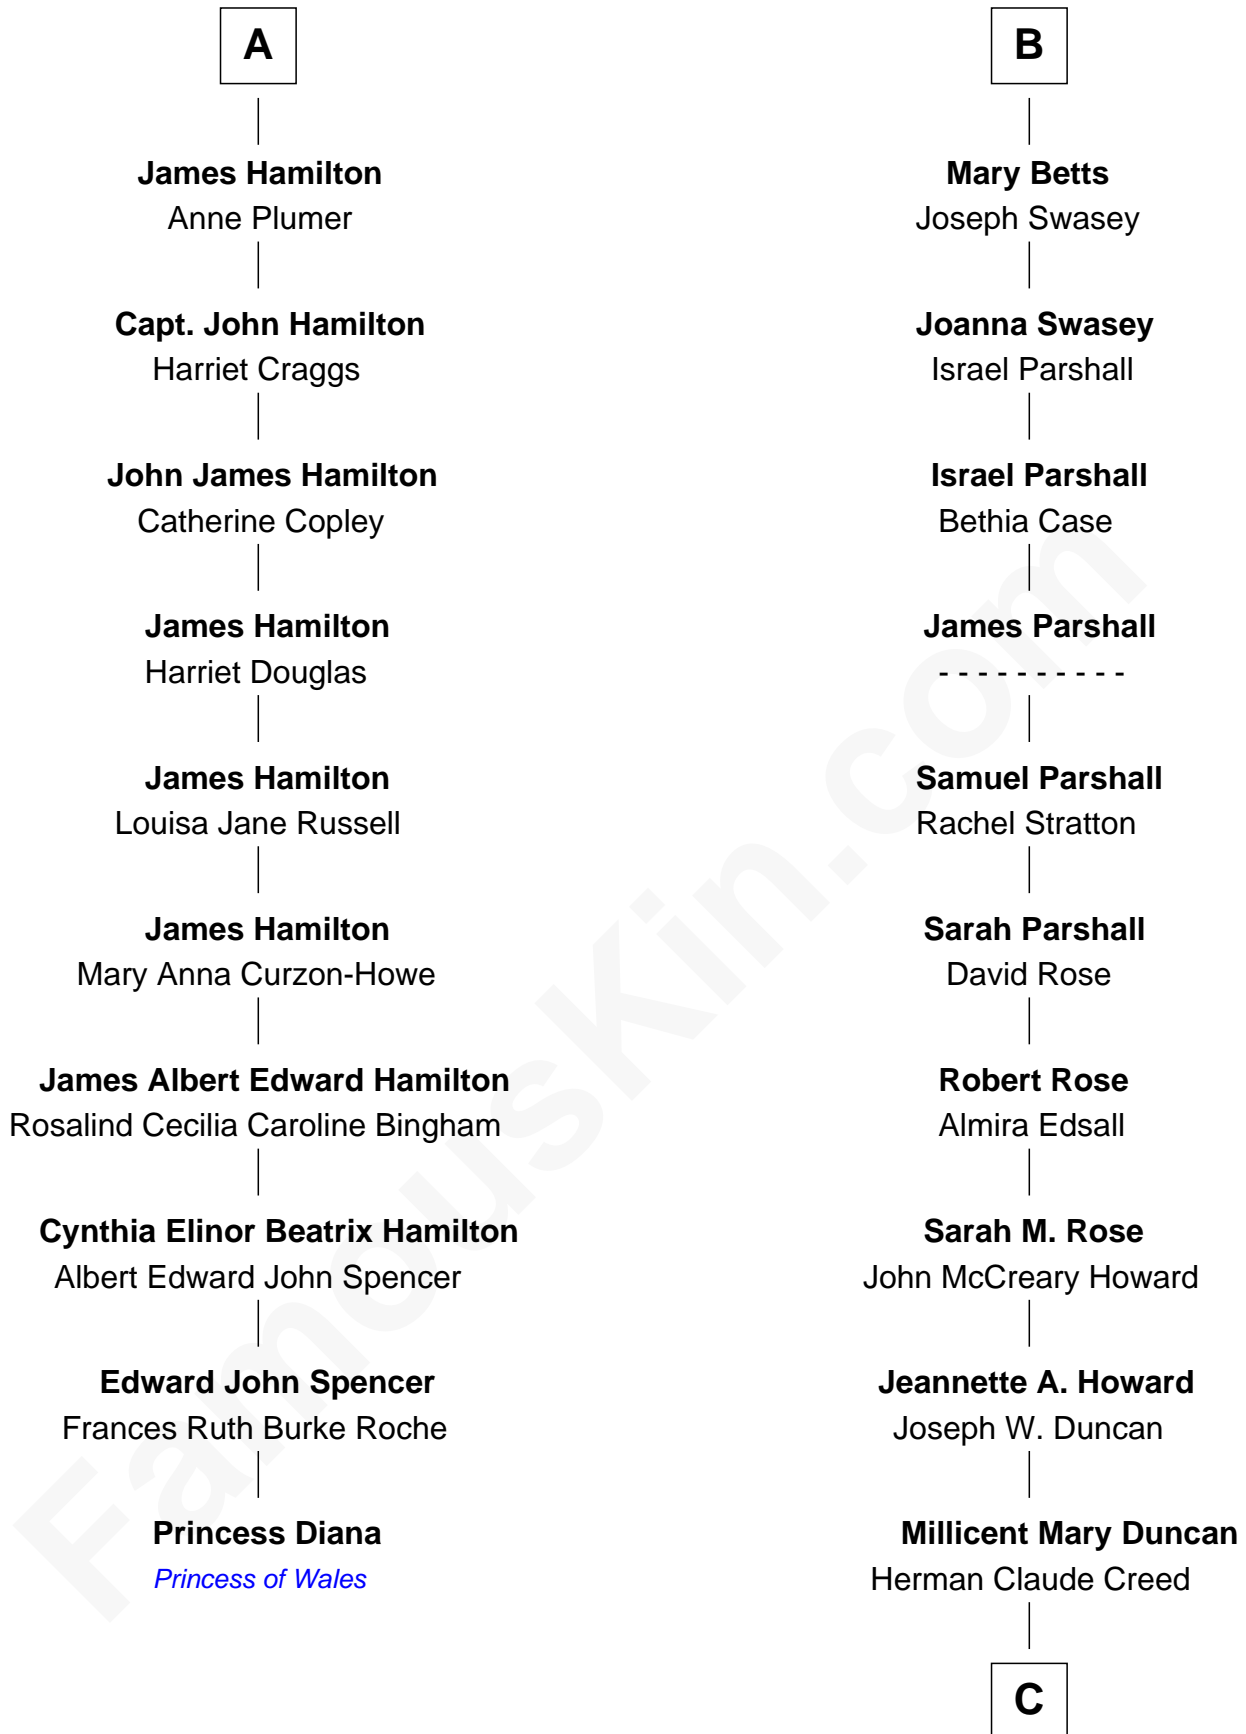

**FamousKin.com**  
**Relationship Chart of**  
**Princess Diana**  
*Princess of Wales*

**16th cousin 3 times removed of**  
**Rand Paul**  
*U.S. Senator from Kentucky*

**C**

**Carol Ione Creed**  
William Wilson Wells

**Carol Jean Wells**  
Ronald Ernest Paul

**Rand Paul**  
*U.S. Senator from Kentucky*

FamousKin.com