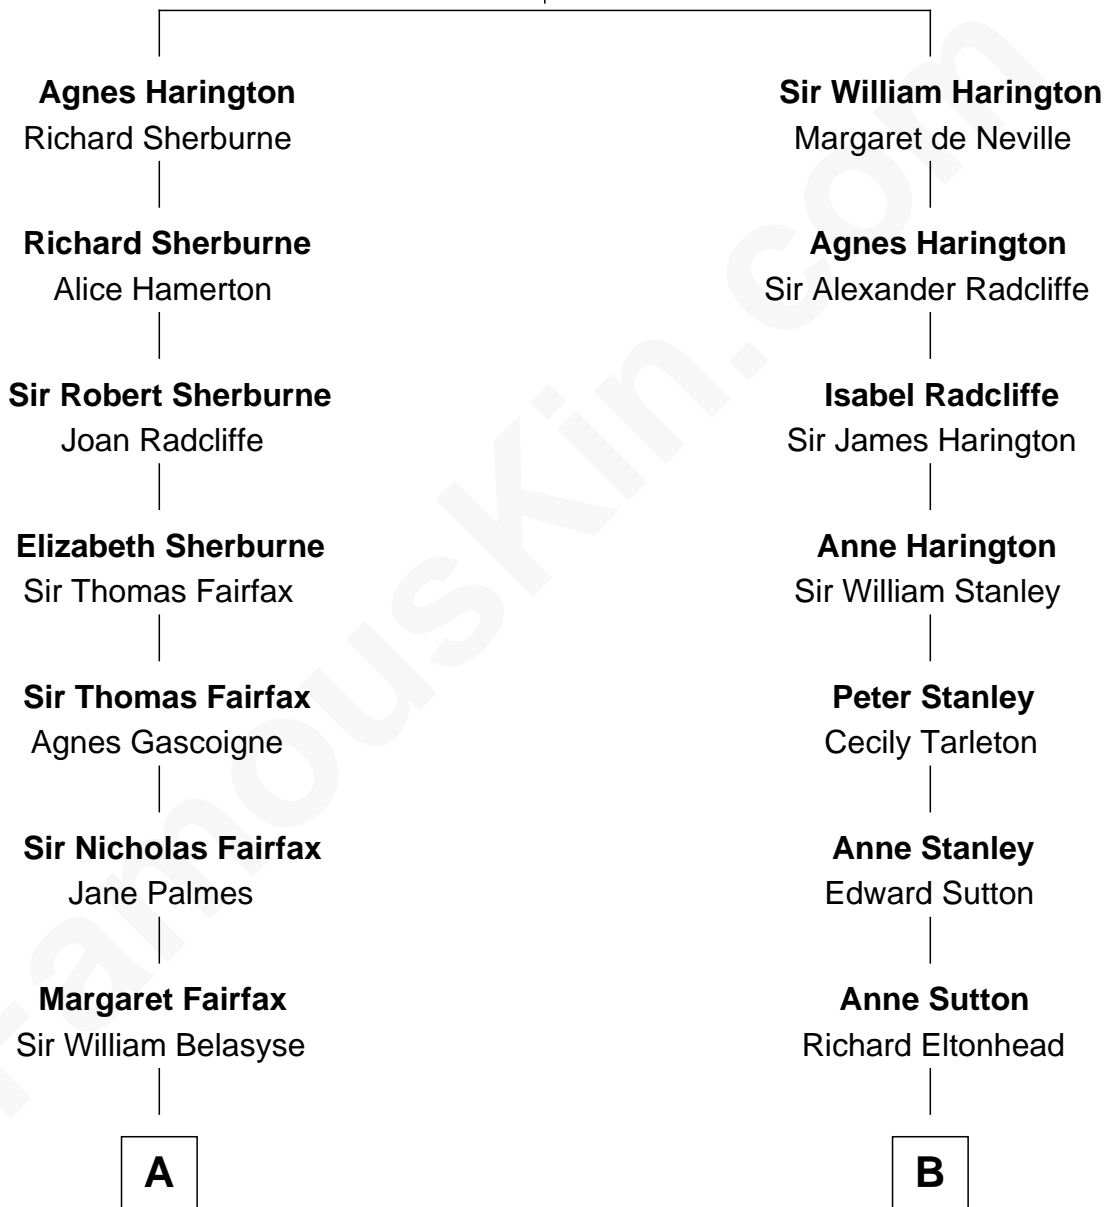

FamousKin.com
Relationship Chart of
Princess Diana
Princess of Wales

19th cousin 1 time removed of

Brad Pitt
Movie Actor

Sir Nicholas Harington
 Isabel English

FamousKin.com