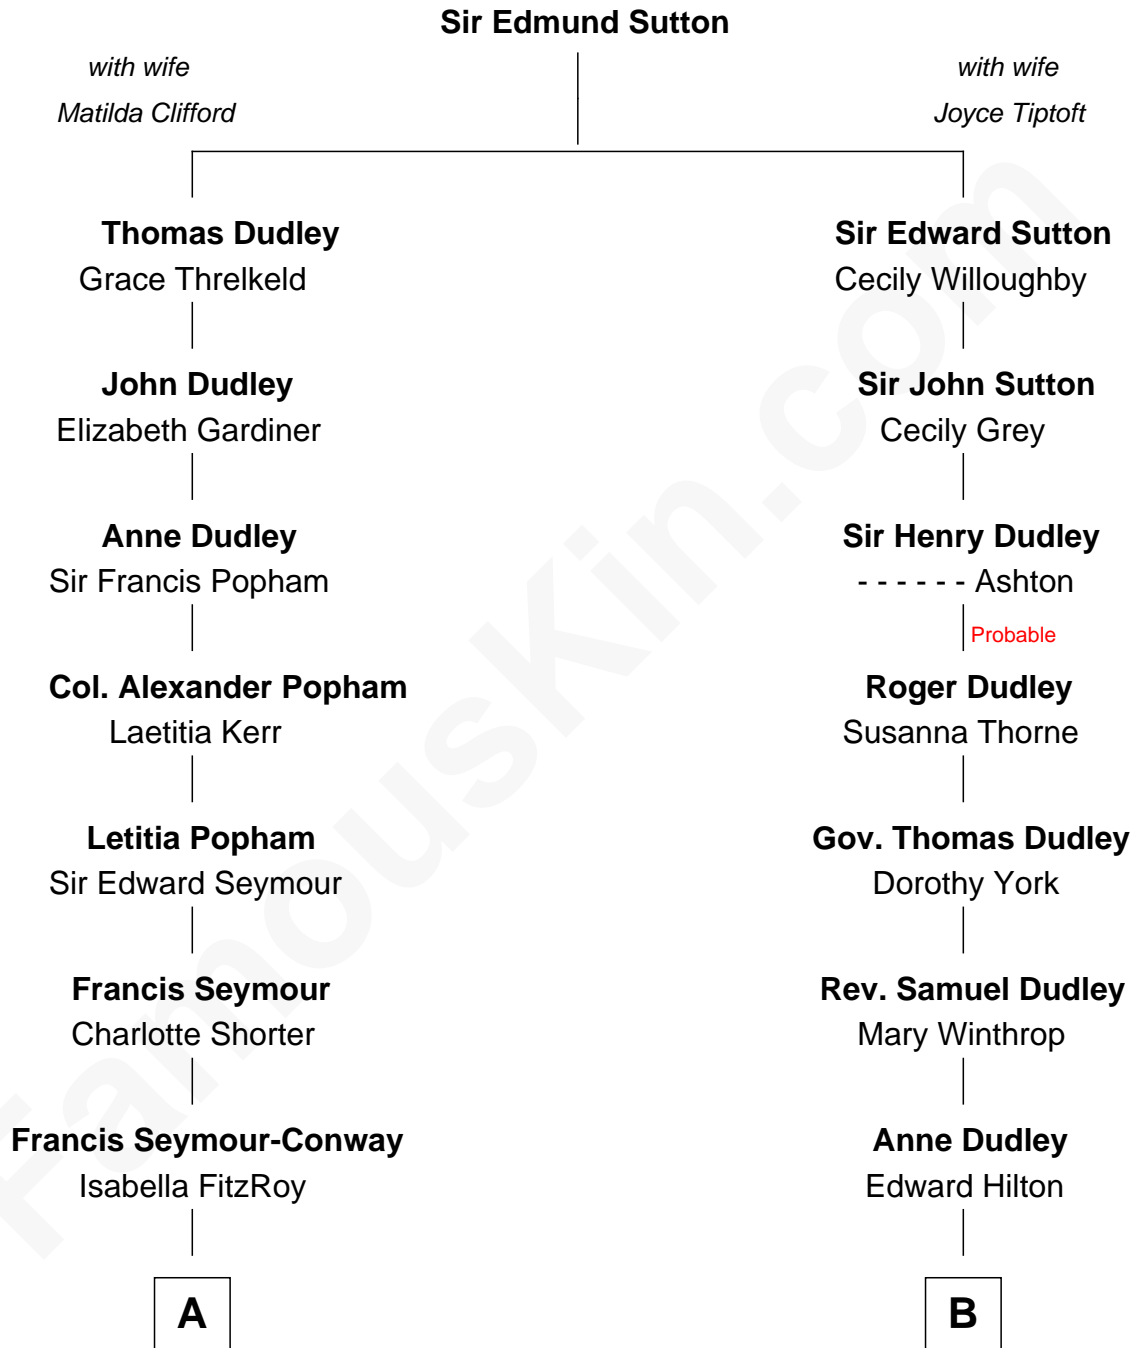

FamousKin.com
Relationship Chart of
Princess Diana
Princess of Wales

13th cousin 3 times removed of
Christopher Reeve
Movie Actor

A

Hugh Seymour-Conway
Anne Horatia Waldegrave

Sir Horace Beauchamp Seymour
Elizabeth Malet Palk

Adelaide Horatia Elizabeth Seymour
Frederick Spencer

Charles Robert Spencer
Margaret Baring

Albert Edward John Spencer
Cynthia Elinor Beatrix Hamilton

Edward John Spencer
Frances Ruth Burke Roche

Princess Diana
Princess of Wales