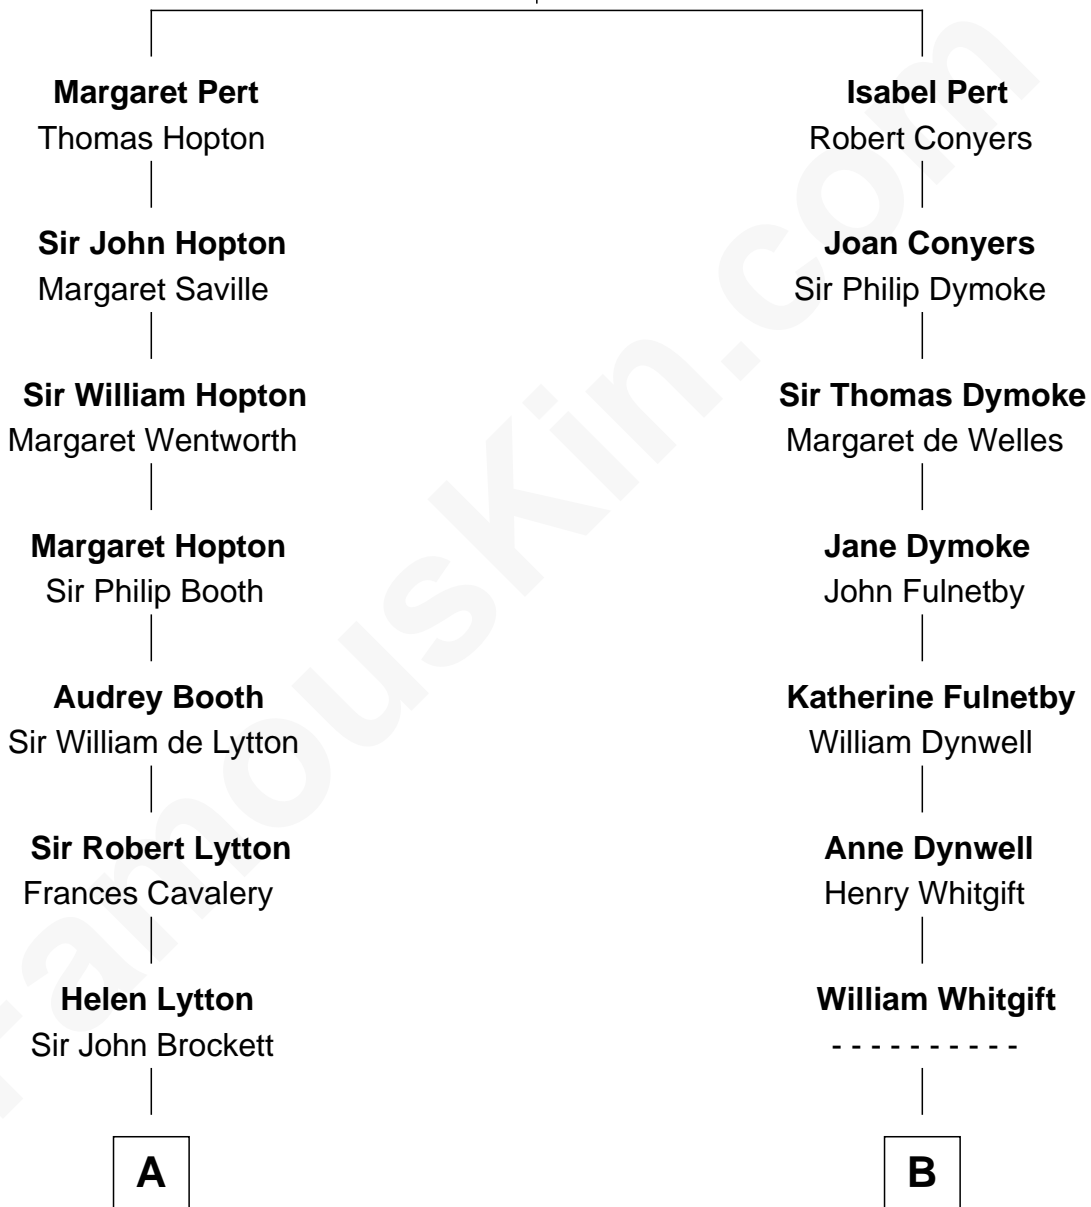

# FamousKin.com Relationship Chart of

**Princess Diana**

*Princess of Wales*

19th cousin of

**Christopher Reeve**

*Movie Actor*

**William Pert**  
Joan le Scrope

**A**

**Helen Brockett**  
Sir Richard Spencer

**Alice Spencer**  
Sir John Jennings

**Richard Jennings**  
Frances Thornhurst

**Sarah Jennings**  
John Churchill

**Anne Churchill**  
Sir Charles Spencer

**John Spencer**  
Georgiana Carolina Carteret

**John Spencer**  
Margaret Georgiana Poyntz

**George John Spencer**  
Lavina Bingham

**Frederick Spencer**  
Adelaide Horatia Elizabeth Seymour

**Charles Robert Spencer**  
Margaret Baring

**C**

**B**

**Elizabeth Whitgift**  
Wymond Bradbury