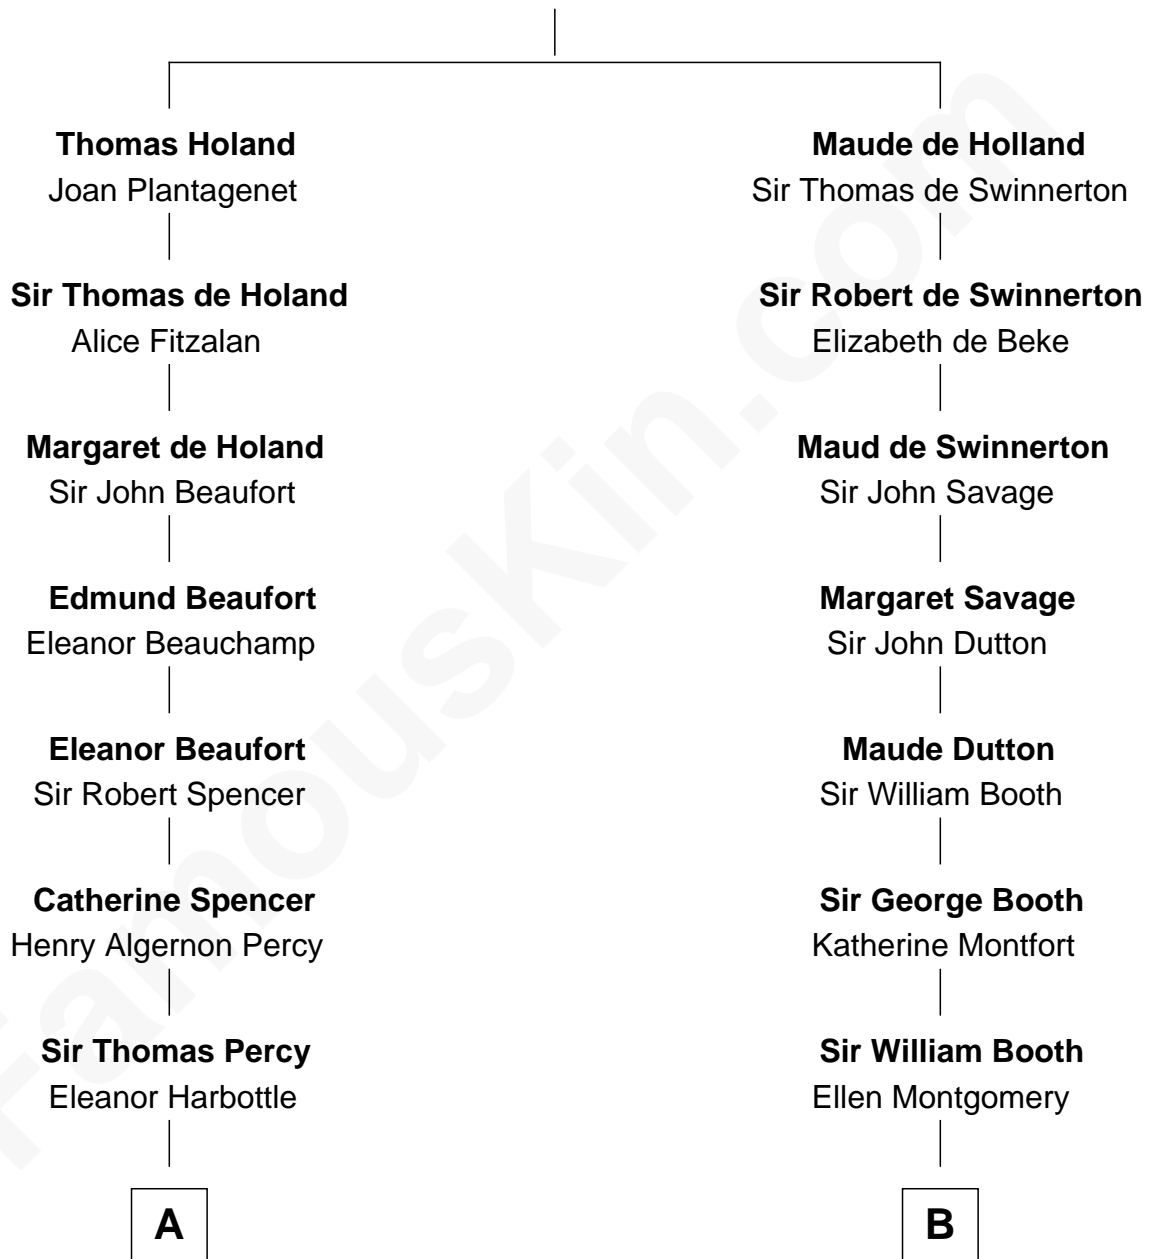

FamousKin.com Relationship Chart of

Princess Diana

Princess of Wales

20th cousin 1 time removed of

Christopher Reeve

Movie Actor

Sir Robert de Holland

Maude la Zouche

A

Henry Percy
Katherine Neville

Henry Percy
Dorothy Devereux

Dorothy Percy
Robert Sydney

Dorothy Sydney
Henry Spencer

Sir Robert Spencer
Ann Digby

Sir Charles Spencer
Anne Churchill

John Spencer
Georgiana Carolina Carteret