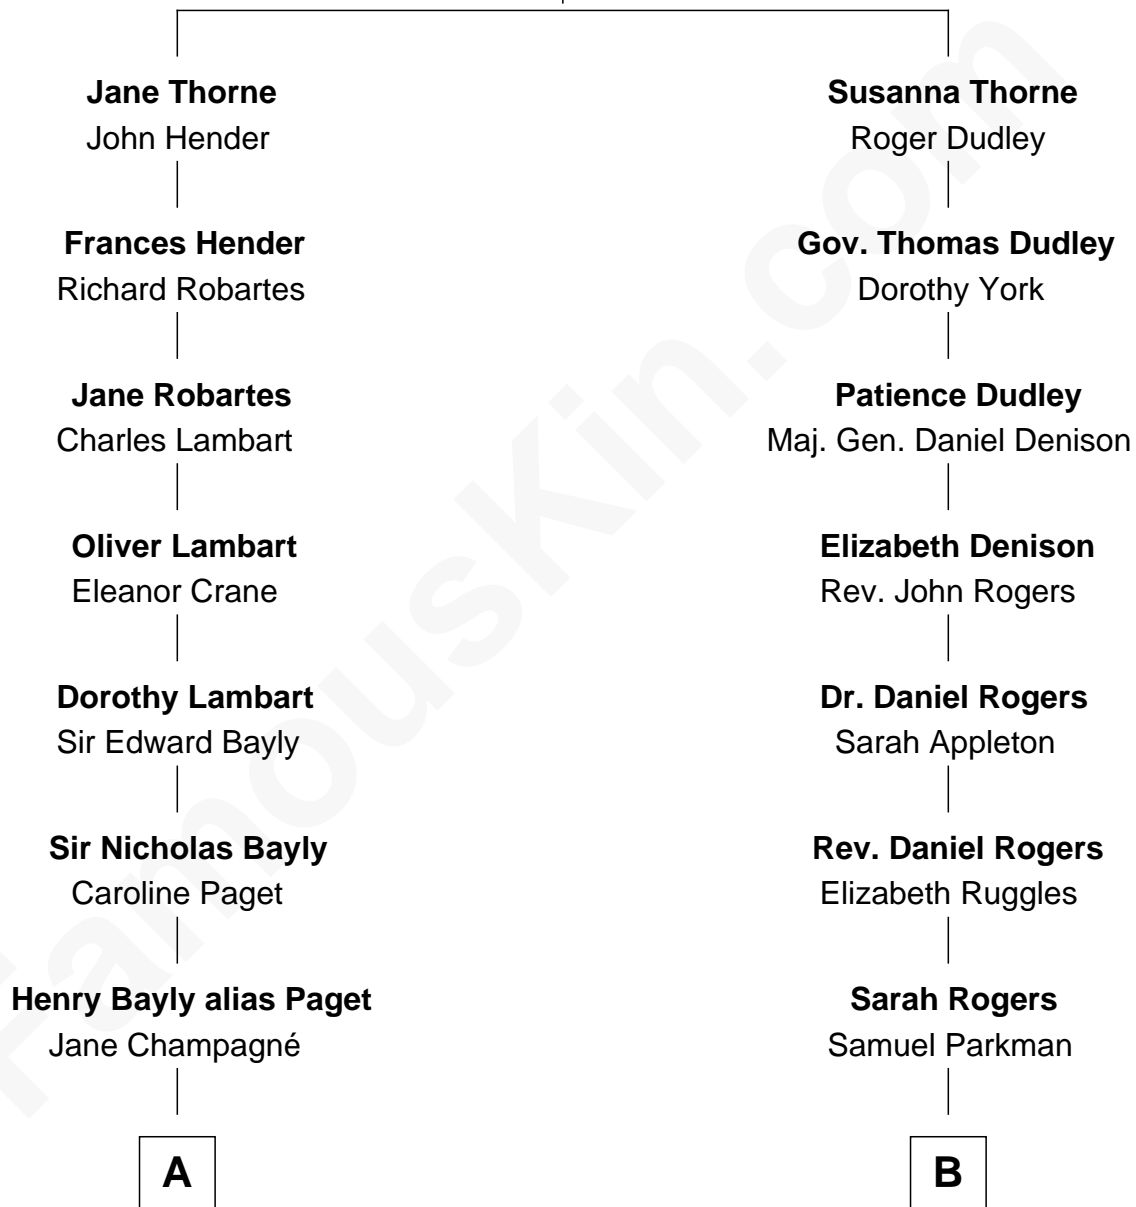

# FamousKin.com Relationship Chart of

**Princess Diana**

*Princess of Wales*

9th cousin 4 times removed of

**Colonel Robert Gould Shaw**

*U.S. Civil War leader of film "Glory" fame*

**Thomas Thorne**

Mary Purefoy

**A**

**Henry William Paget**  
Lady Caroline Elizabeth Villiers

**Lady Caroline Paget**  
Charles Gordon-Lennox

**Cecilia Catherine Gordon-Lennox**  
Charles George Bingham

**Rosalind Cecilia Caroline Bingham**  
James Albert Edward Hamilton

**Cynthia Elinor Beatrix Hamilton**  
Albert Edward John Spencer

**Edward John Spencer**  
Frances Ruth Burke Roche

**Princess Diana**  
*Princess of Wales*

**B**

**Elizabeth Willard Parkman**  
Robert Gould Shaw

**Francis George Shaw**  
Sarah Blake Sturgis

**Colonel Robert Gould Shaw**  
*Main character in film "Glory"*