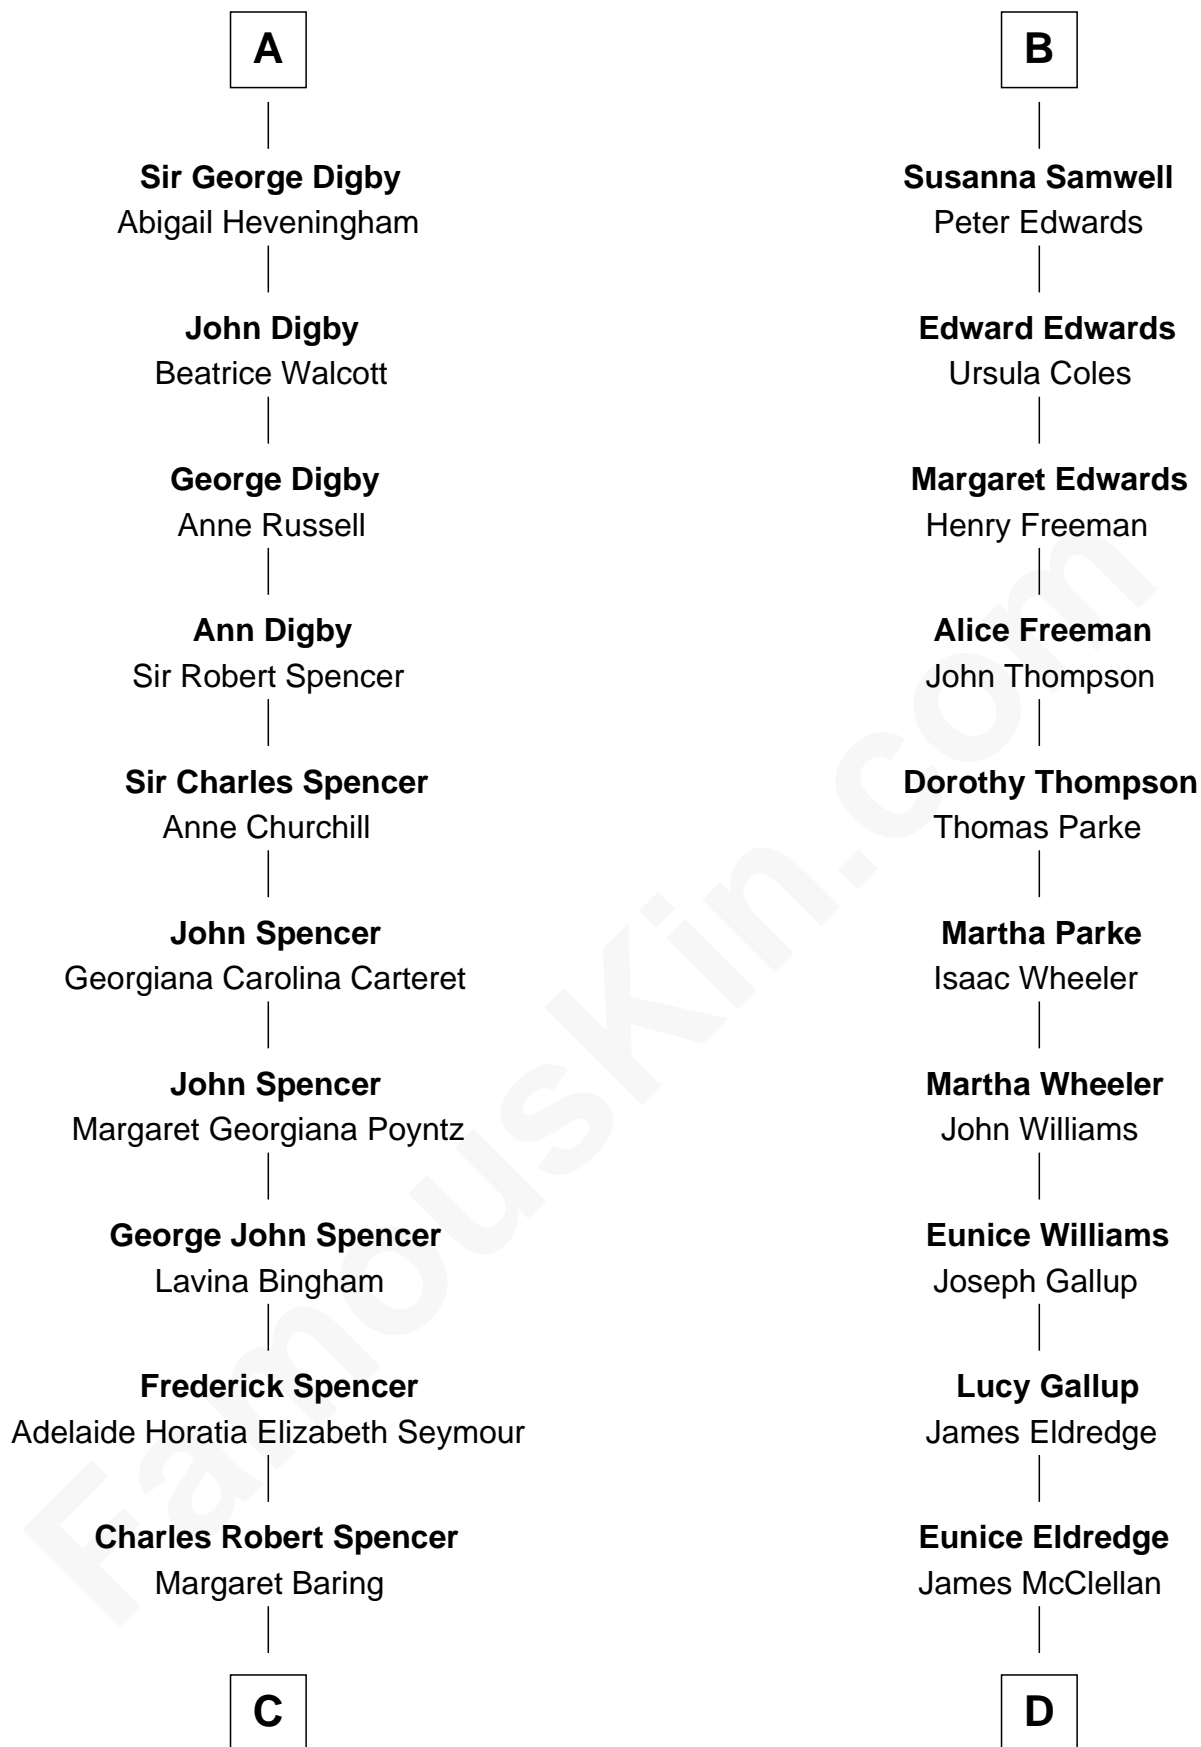

FamousKin.com
Relationship Chart of
Princess Diana
Princess of Wales

18th cousin 1 time removed of
General George B. McClellan
Union Army - U.S. Civil War

C

Albert Edward John Spencer
Cynthia Elinor Beatrix Hamilton

Edward John Spencer
Frances Ruth Burke Roche

Princess Diana
Princess of Wales

D

Dr. George McClellan
Elizabeth Sophia Brinton

General George B. McClellan
Union Army - U.S. Civil War

FamousKin.com