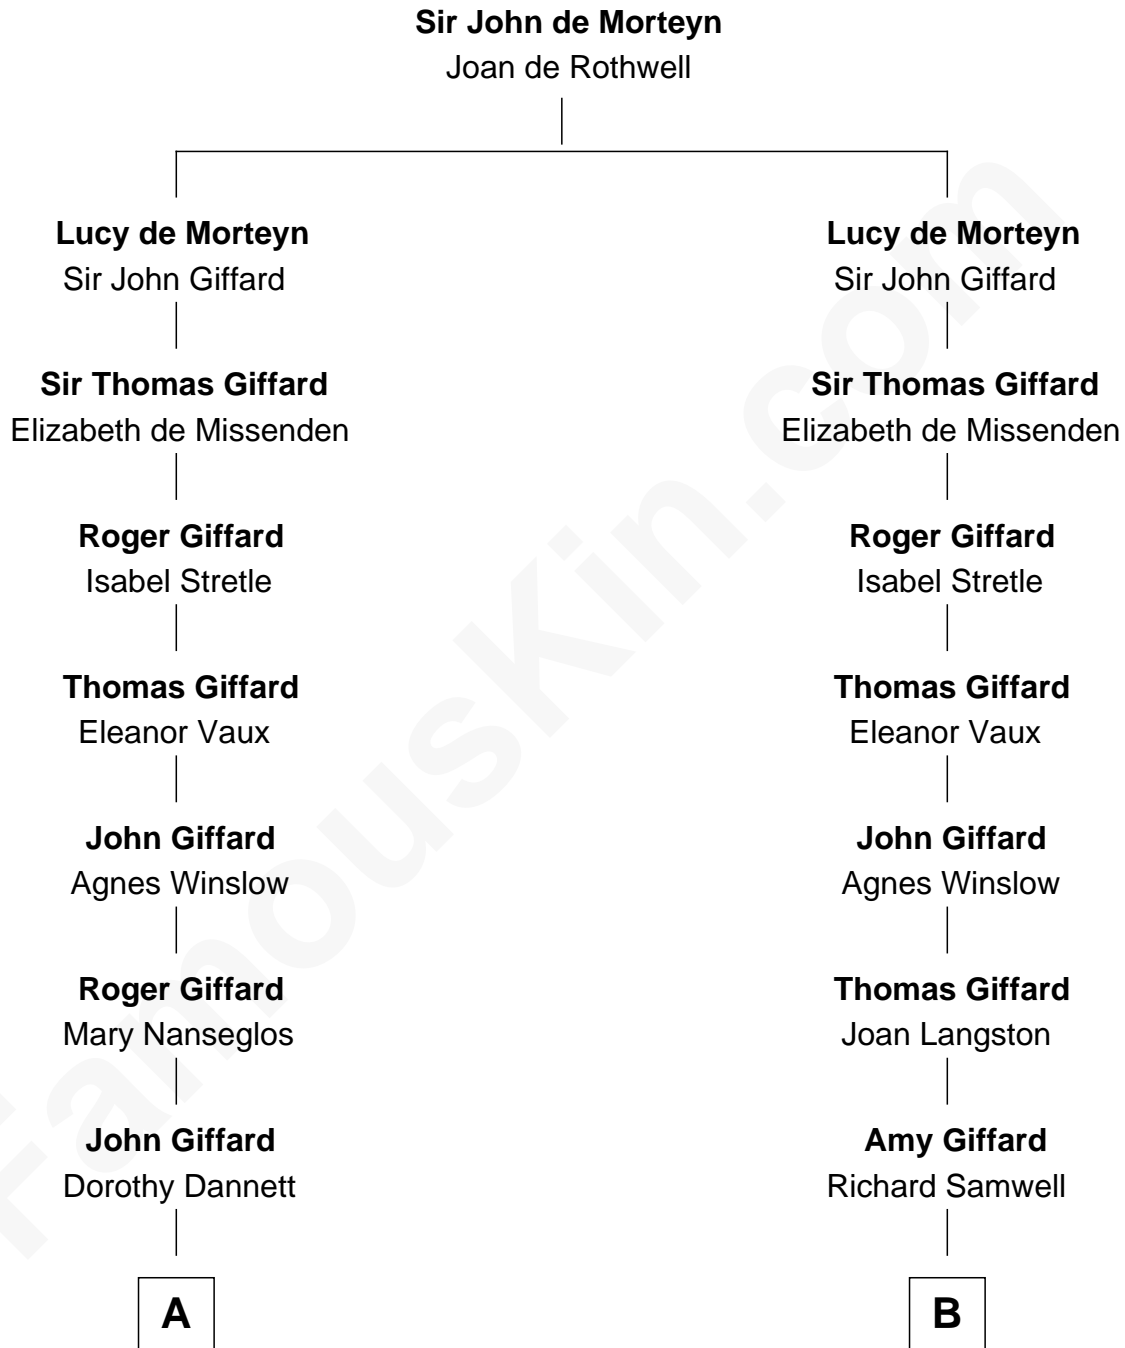

FamousKin.com
Relationship Chart of
Princess Diana
Princess of Wales

18th cousin 3 times removed of
General George B. McClellan
Union Army - U.S. Civil War

C

Cecilia Catherine Gordon-Lennox

Charles George Bingham

Rosalind Cecilia Caroline Bingham

James Albert Edward Hamilton

Cynthia Elinor Beatrix Hamilton

Albert Edward John Spencer

Edward John Spencer

Frances Ruth Burke Roche

Princess Diana

Princess of Wales