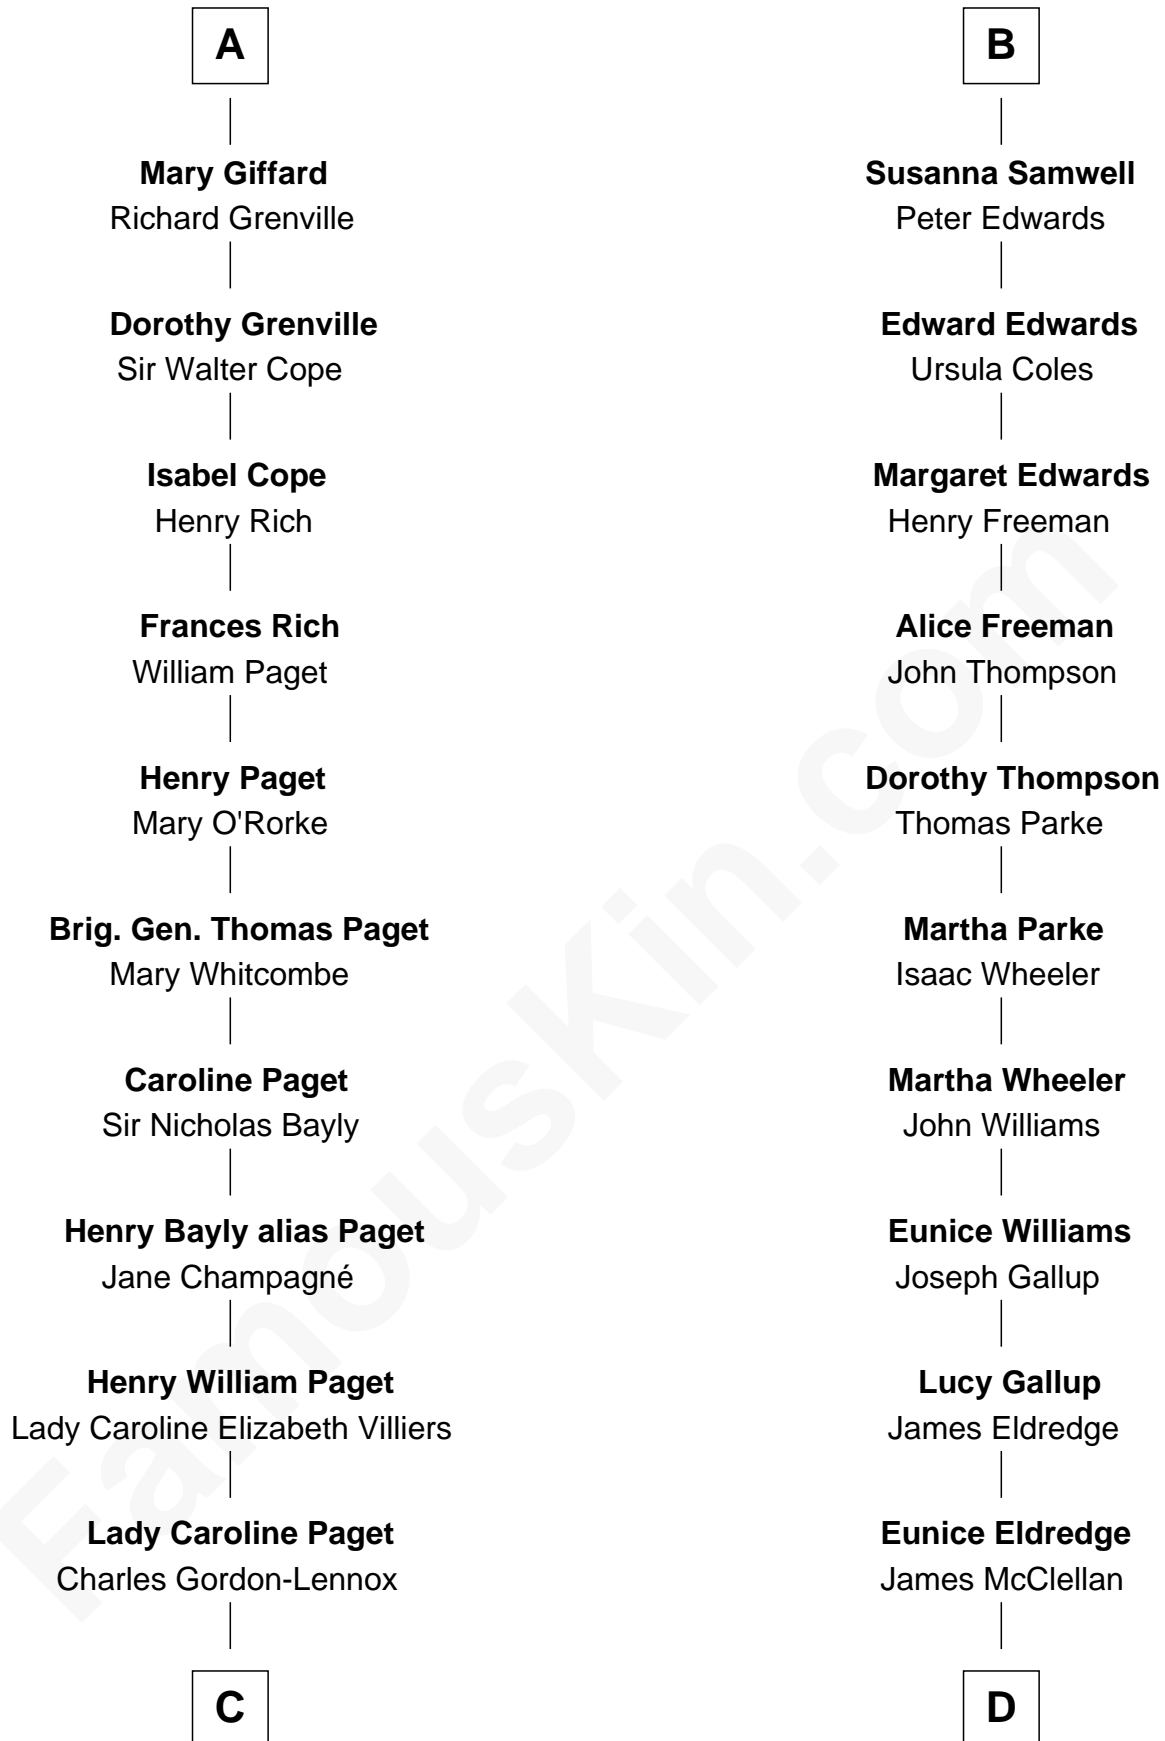

FamousKin.com
Relationship Chart of
Princess Diana
Princess of Wales

18th cousin 3 times removed of
General George B. McClellan
Union Army - U.S. Civil War

C

Cecilia Catherine Gordon-Lennox

Charles George Bingham

Rosalind Cecilia Caroline Bingham

James Albert Edward Hamilton

Cynthia Elinor Beatrix Hamilton

Albert Edward John Spencer

Edward John Spencer

Frances Ruth Burke Roche

Princess Diana

Princess of Wales