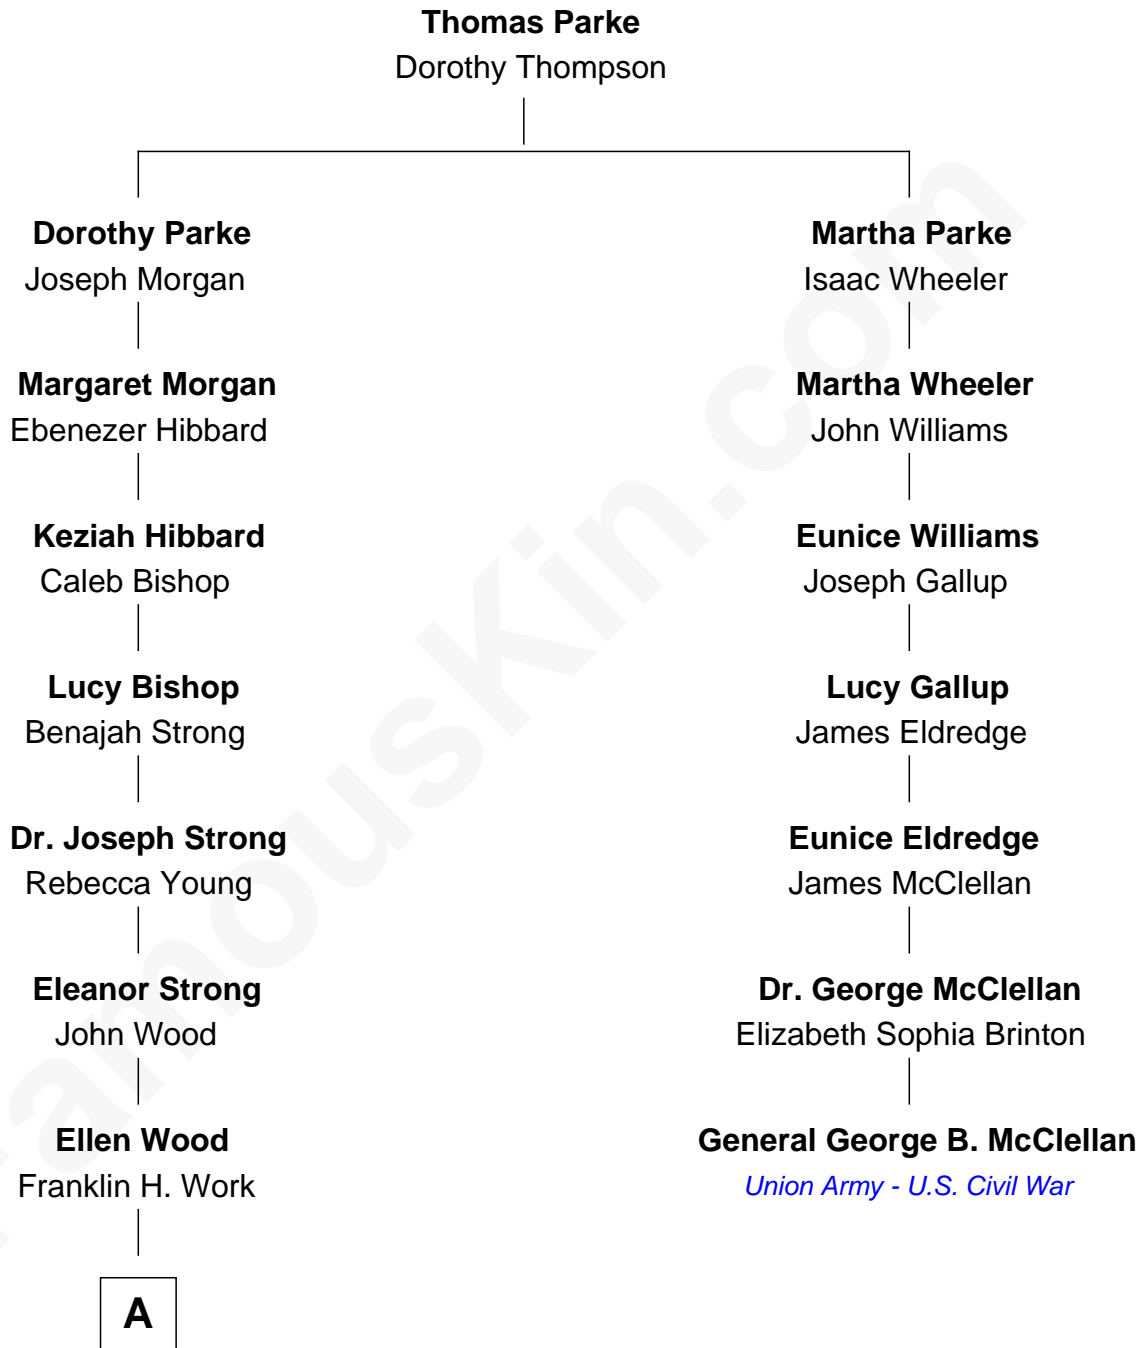

FamousKin.com
Relationship Chart of
Princess Diana
Princess of Wales

6th cousin 4 times removed of
General George B. McClellan
Union Army - U.S. Civil War

A

Frances Eleanor Work
James Boothby Burke Roche

Edmund Maurice Burke Roche
Ruth Sylvia Gill

Frances Ruth Burke Roche
Edward John Spencer

Princess Diana
Princess of Wales

FamousKin.com