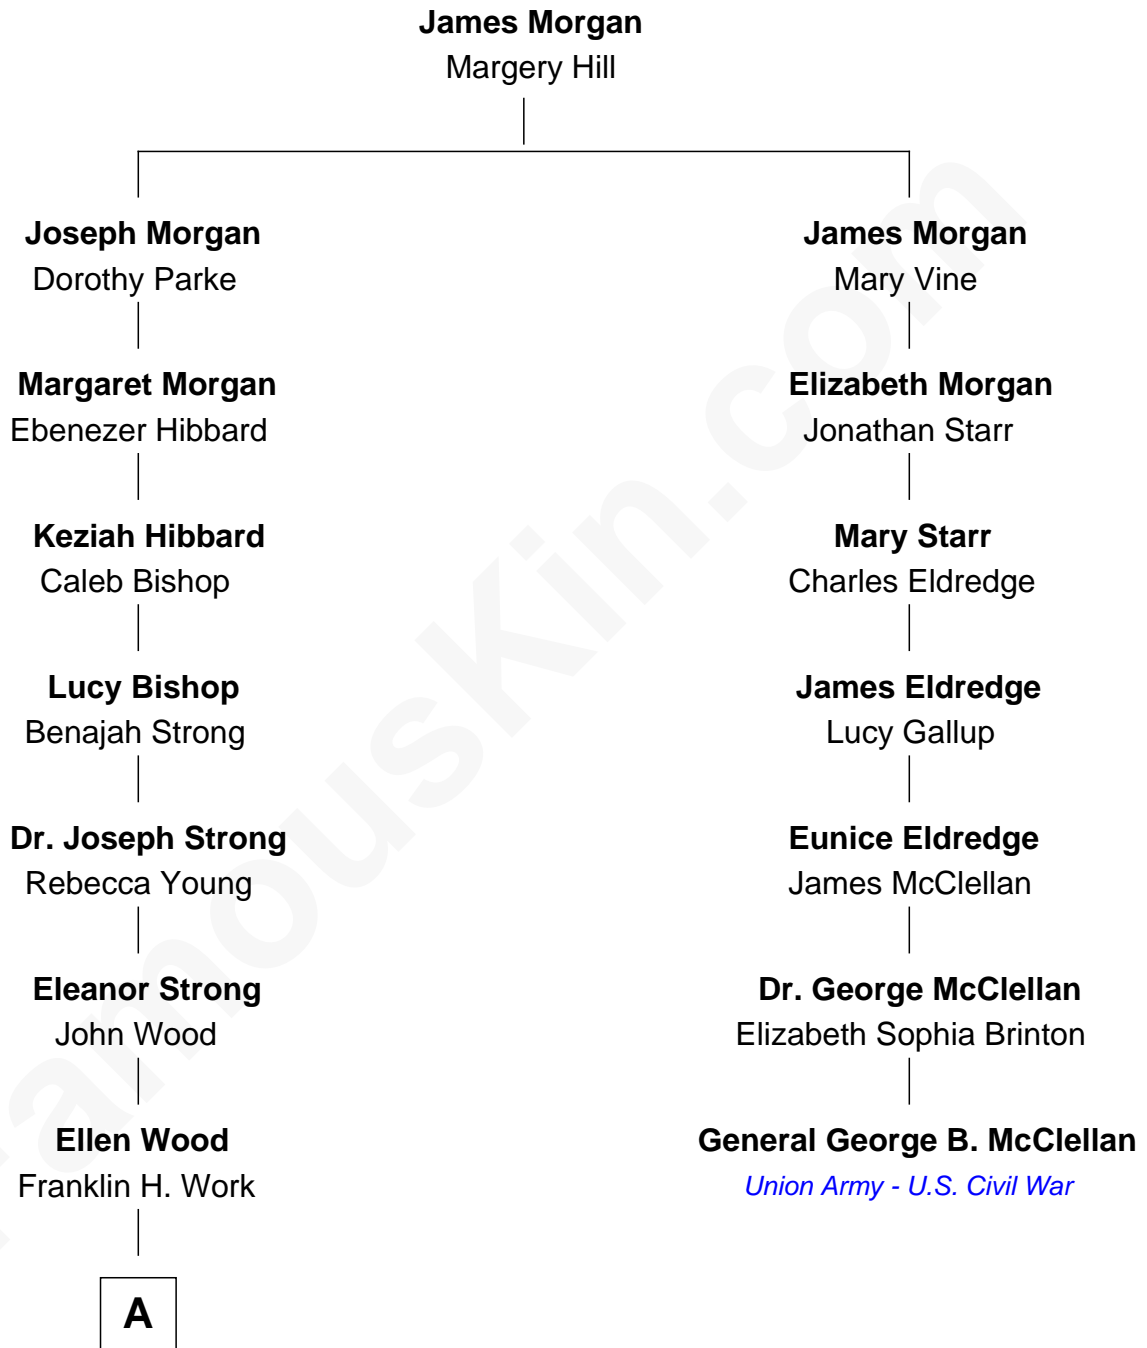

FamousKin.com
Relationship Chart of
Princess Diana
Princess of Wales

6th cousin 4 times removed of
General George B. McClellan
Union Army - U.S. Civil War

A

—
Frances Eleanor Work
James Boothby Burke Roche

—
Edmund Maurice Burke Roche
Ruth Sylvia Gill

—
Frances Ruth Burke Roche
Edward John Spencer

—
Princess Diana
Princess of Wales

FamousKin.com