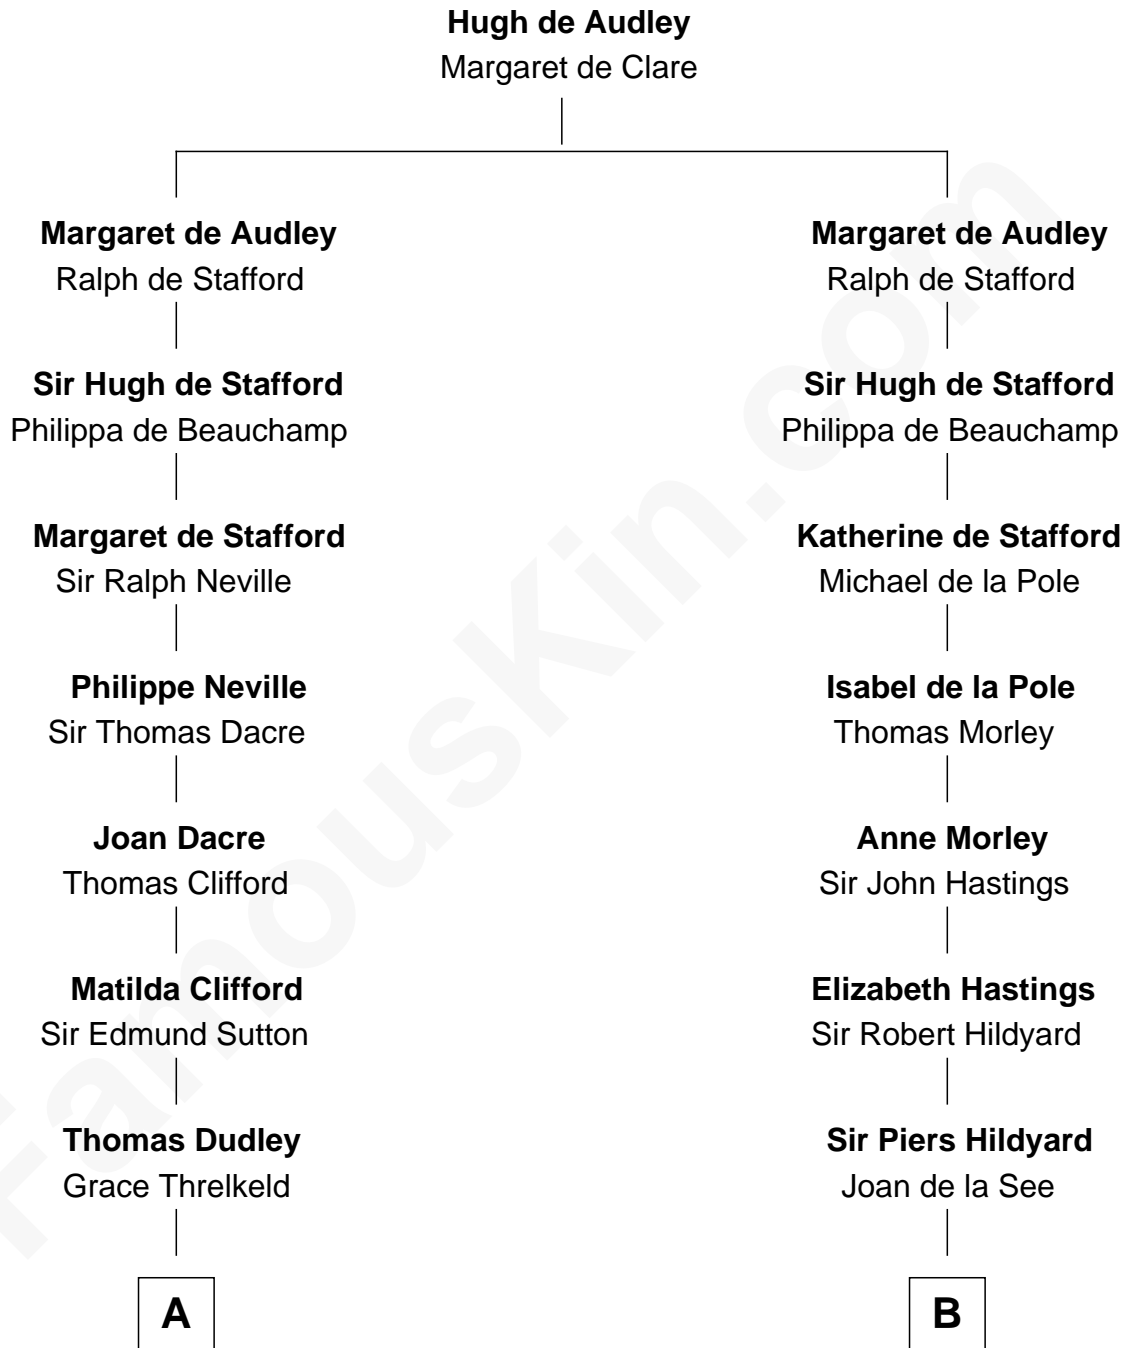

FamousKin.com

Relationship Chart of

Princess Diana

Princess of Wales

19th cousin 1 time removed of

Roy Rogers

Cowboy movie actor and singer

C

Albert Edward John Spencer
Cynthia Elinor Beatrix Hamilton

Edward John Spencer
Frances Ruth Burke Roche

Princess Diana
Princess of Wales

D

Jacintha Kibbe
William Womack

Archer Womack
Patricia Adeline Hatchett