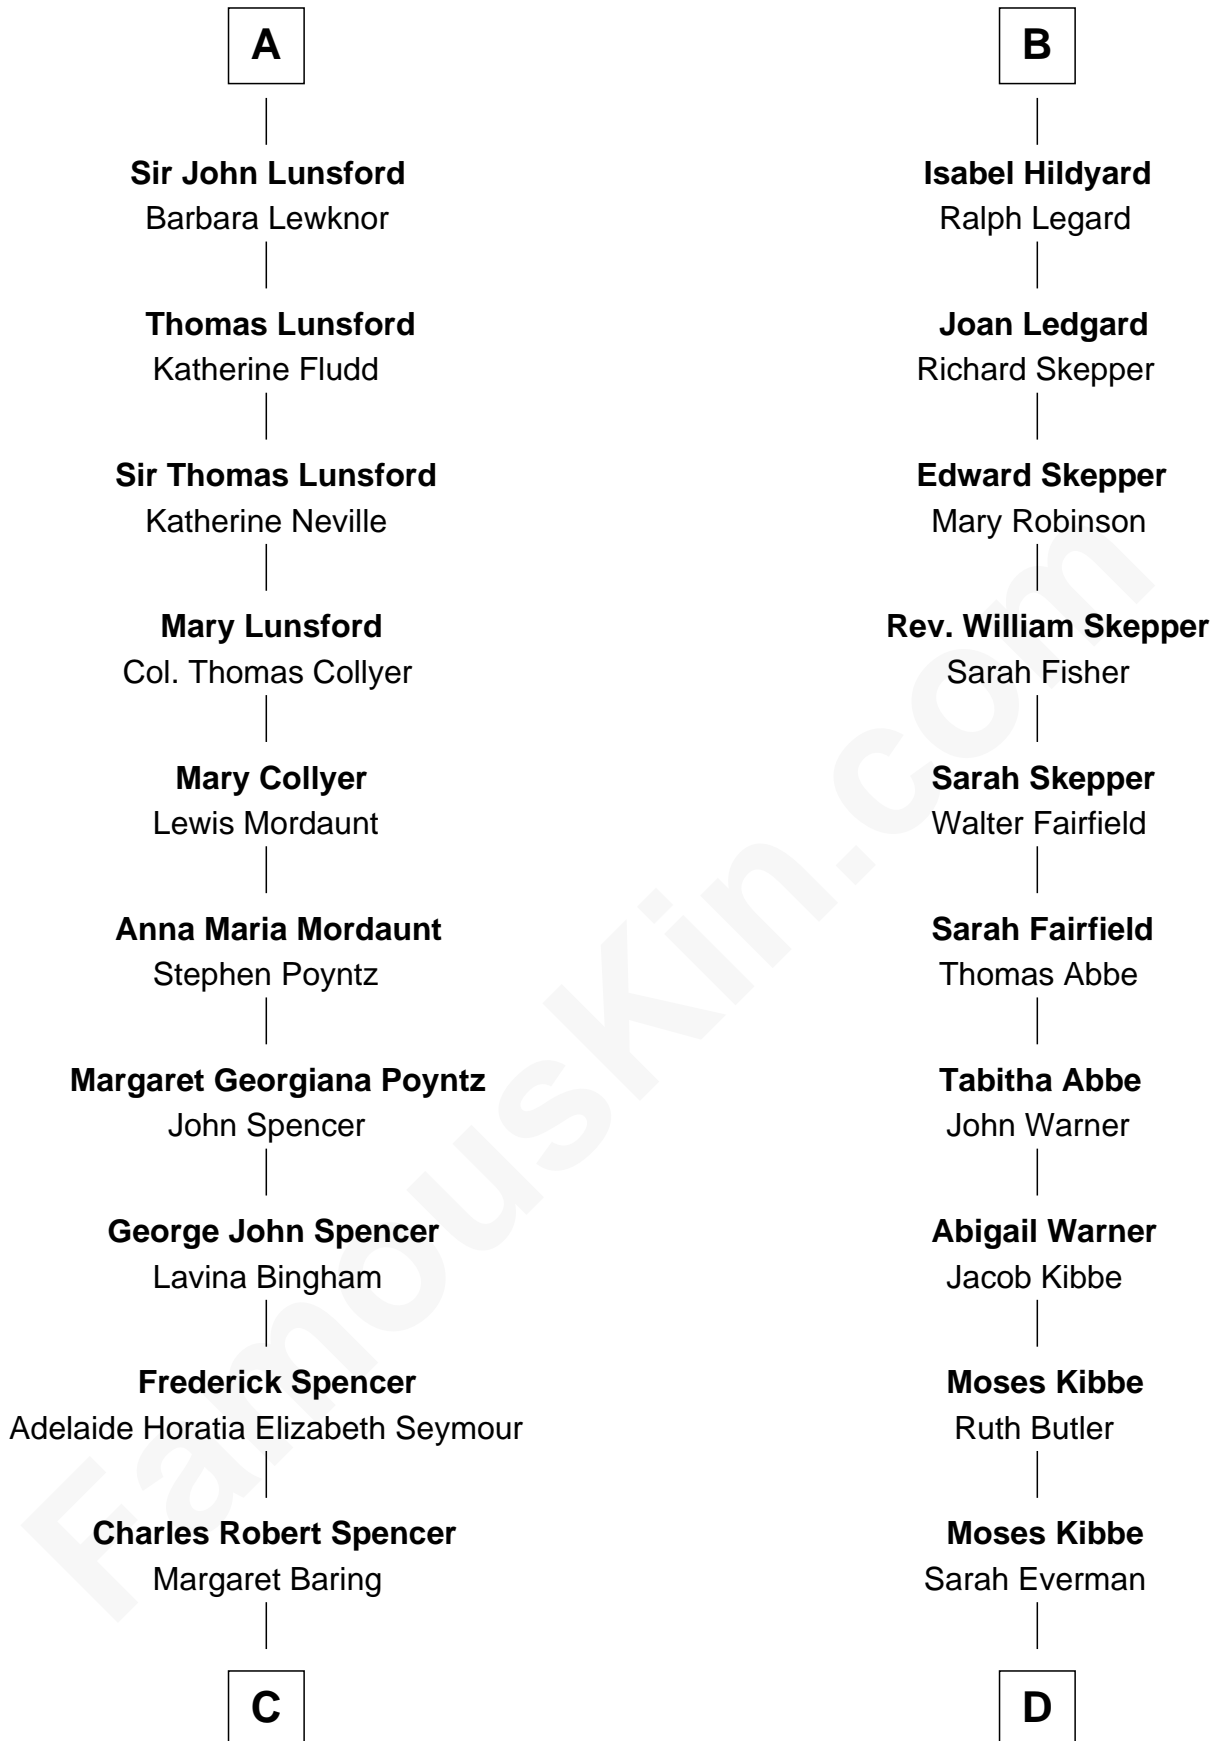

FamousKin.com Relationship Chart of

Princess Diana

Princess of Wales

19th cousin 1 time removed of

Roy Rogers

Cowboy movie actor and singer

C

Albert Edward John Spencer
Cynthia Elinor Beatrix Hamilton

Edward John Spencer
Frances Ruth Burke Roche

Princess Diana
Princess of Wales

D

Jacintha Kibbe
William Womack

Archer Womack
Patricia Adeline Hatchett

Mattie M. Womack
Andrew E. Slye

Roy Rogers
Cowboy movie actor and singer