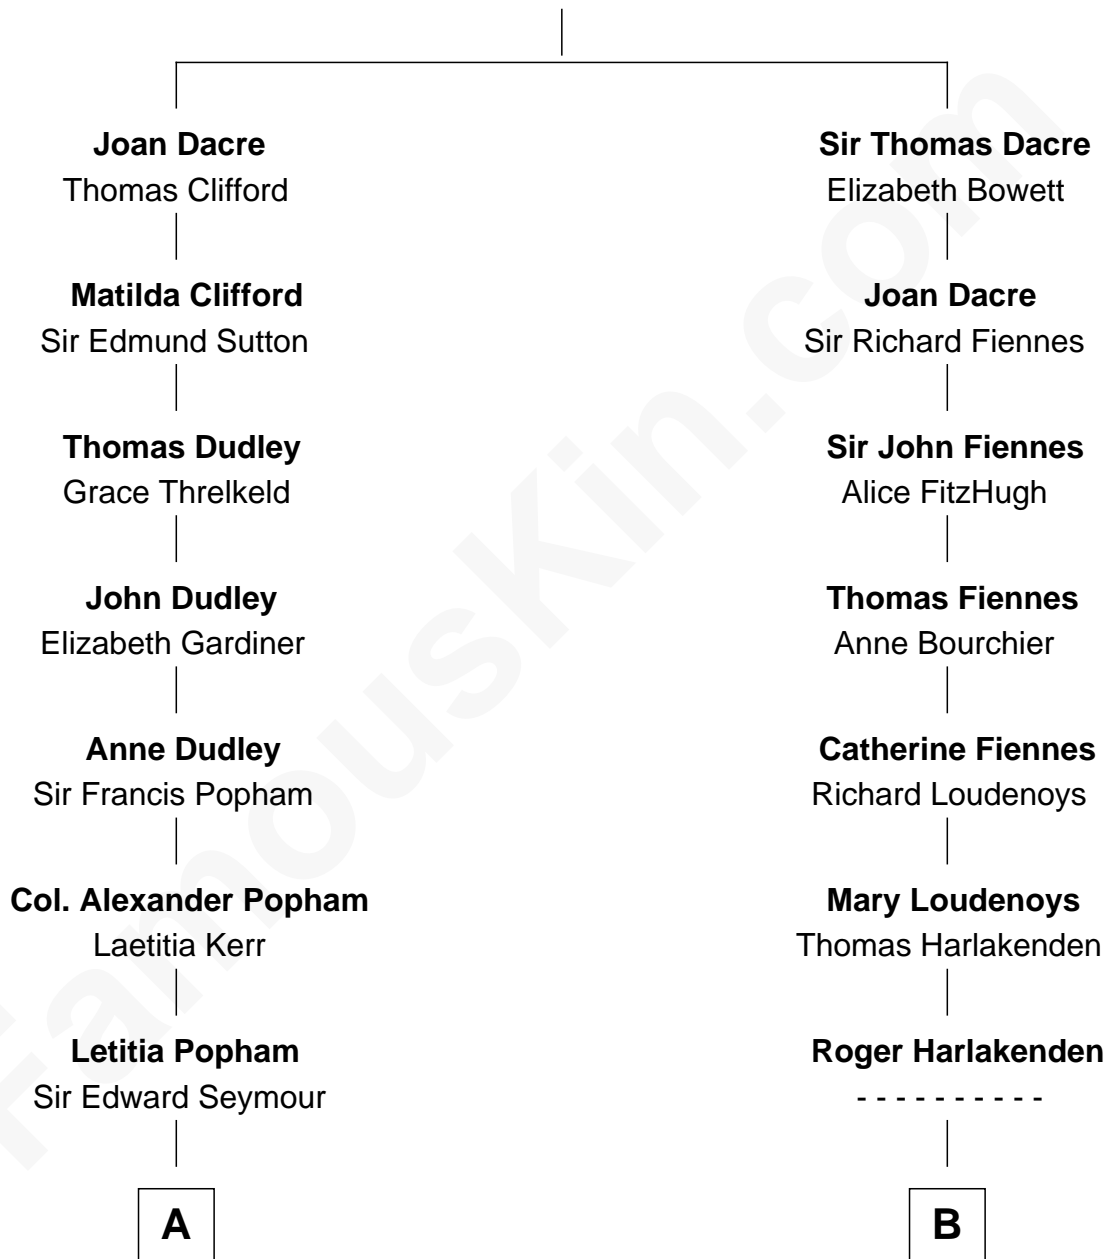

FamousKin.com

Relationship Chart of

Princess Diana

Princess of Wales

15th cousin 4 times removed of

Anne Baxter
Movie Actress

Sir Thomas Dacre
Philippe Neville

C

Frank Lloyd Wright

Catherine L. Tobin

Catherine Dorothy Wright

Kenneth Stuart Baxter

Anne Baxter

Movie Actress

FamousKin.com