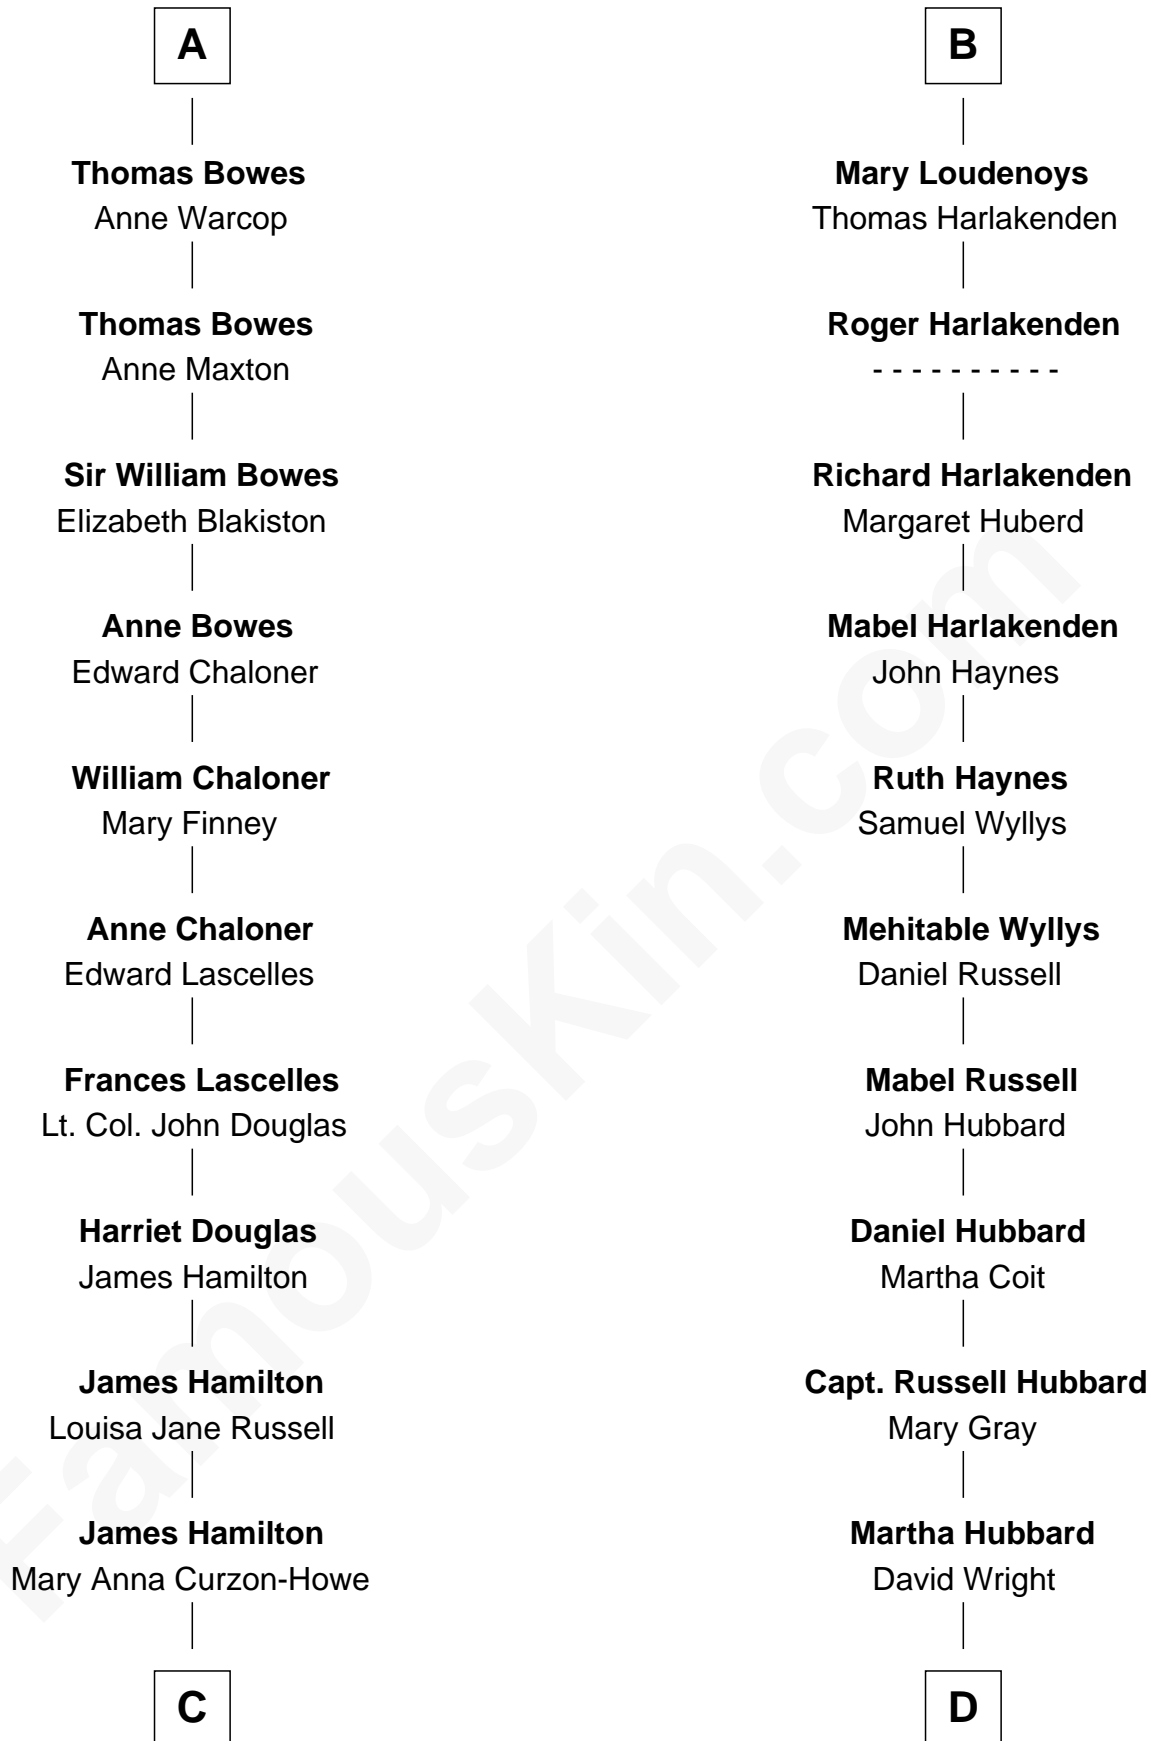

FamousKin.com

Relationship Chart of

Princess Diana

Princess of Wales

20th cousin 1 time removed of

Anne Baxter
Movie Actress

Henry Scrope
Joan - - - - -

C

James Albert Edward Hamilton
Rosalind Cecilia Caroline Bingham

Cynthia Elinor Beatrix Hamilton
Albert Edward John Spencer

Edward John Spencer
Frances Ruth Burke Roche

Princess Diana
Princess of Wales

D

Rev. David Wright
Abigail Goddard